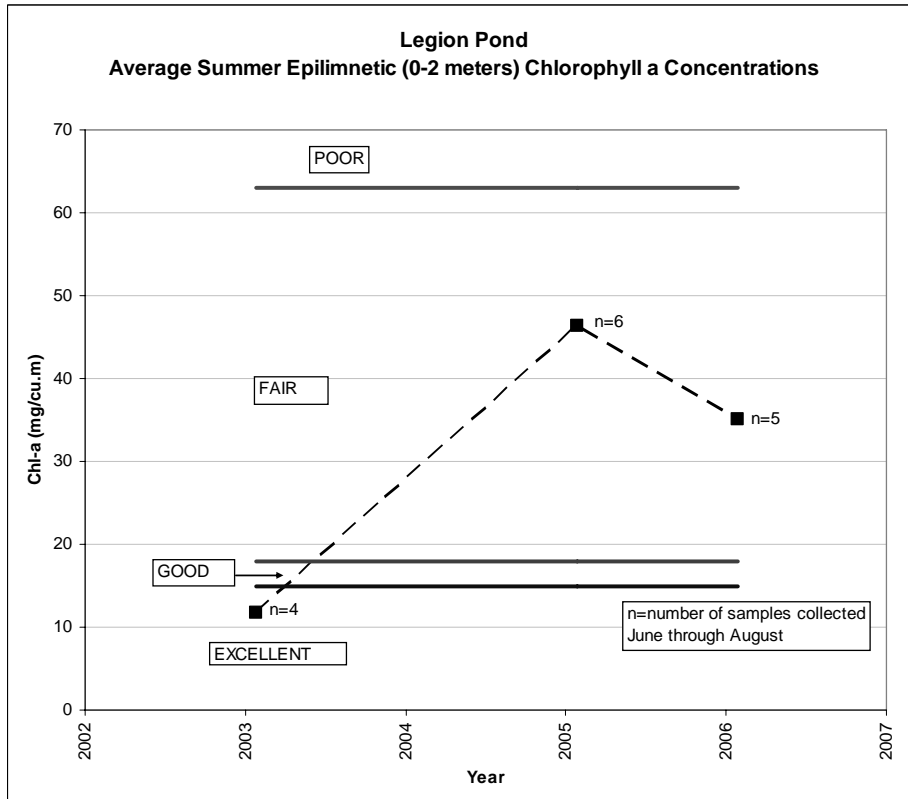

LEGION POND  
 SUMMER AVERAGE WATER CLARITY  
 Valley Branch Watershed District

**LEGION POND  
HISTORIC WATER QUALITY DATA  
Valley Branch Watershed District**

**LEGION POND  
HISTORIC WATER QUALITY DATA  
Valley Branch Watershed District**