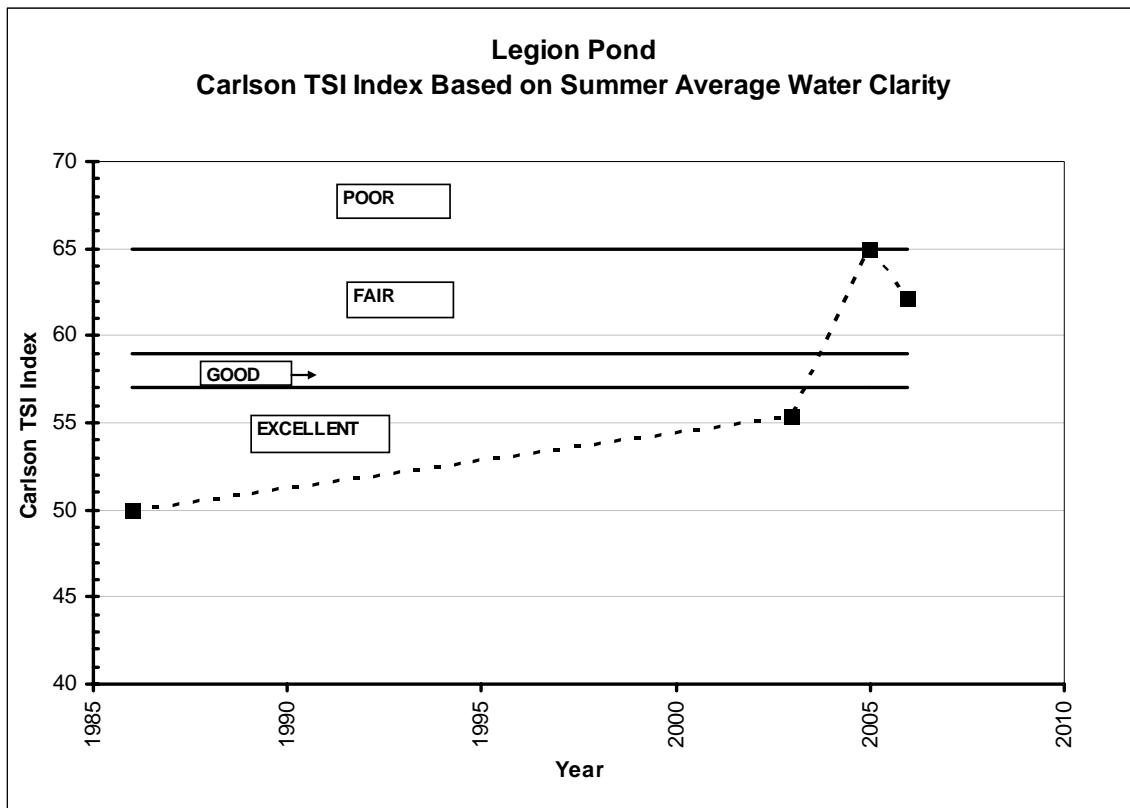

LEGION POND  
 SUMMER AVERAGE WATER CLARITY  
 Valley Branch Watershed District

**LEGION POND  
HISTORIC WATER QUALITY DATA  
Valley Branch Watershed District**

**LEGION POND  
HISTORIC WATER QUALITY DATA  
Valley Branch Watershed District**