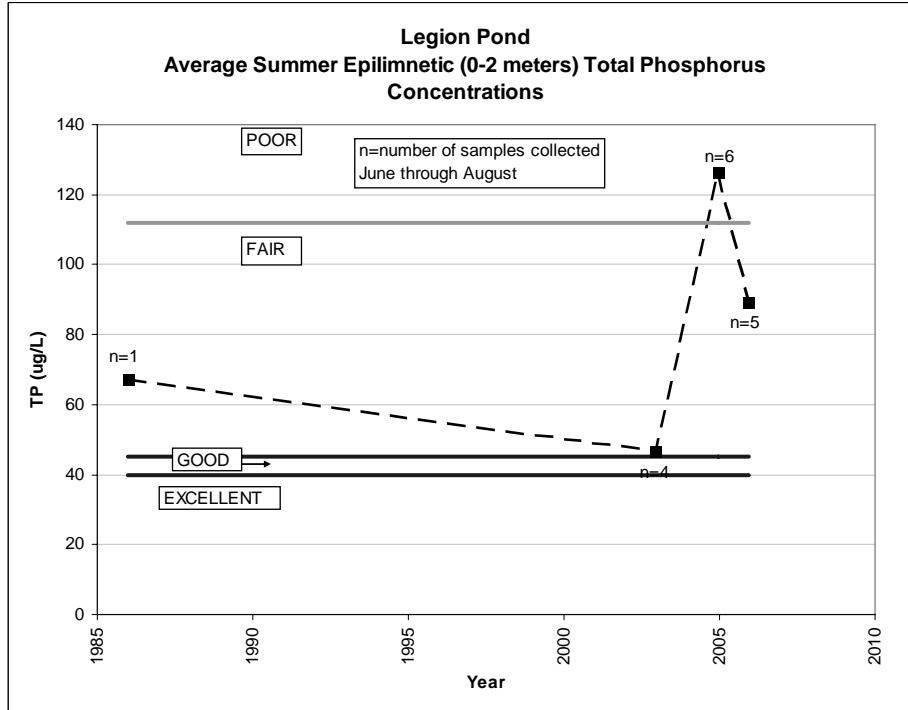

LEGION POND  
 SUMMER AVERAGE WATER CLARITY  
 Valley Branch Watershed District

**LEGION POND  
HISTORIC WATER QUALITY DATA  
Valley Branch Watershed District**

**LEGION POND  
HISTORIC WATER QUALITY DATA  
Valley Branch Watershed District**