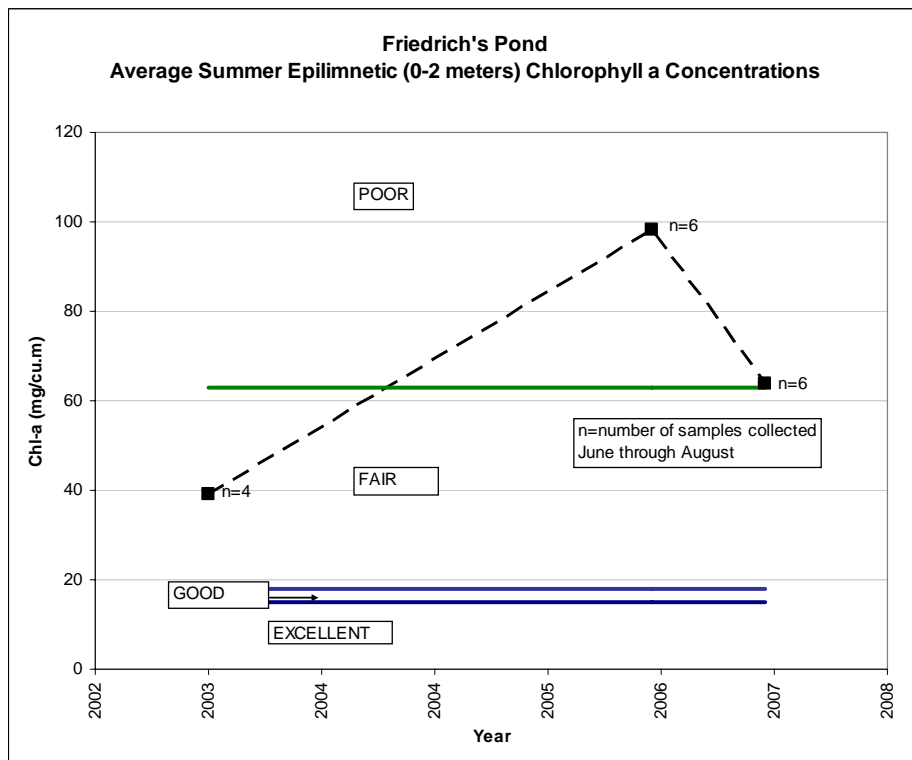

FRIEDRICH'S POND  
SUMMER AVERAGE WATER CLARITY  
Valley Branch Watershed District

**FRIEDRICH'S POND  
HISTORIC WATER QUALITY DATA  
Valley Branch Watershed District**

**FRIEDRICH'S POND  
HISTORIC WATER QUALITY DATA  
Valley Branch Watershed District**