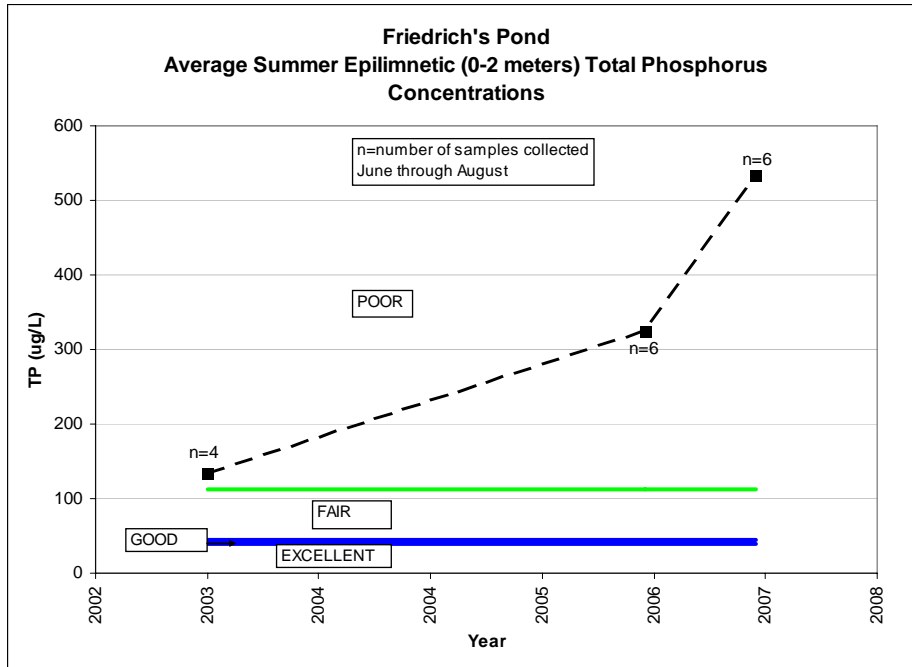

FRIEDRICH'S POND  
SUMMER AVERAGE WATER CLARITY  
Valley Branch Watershed District

**FRIEDRICH'S POND  
HISTORIC WATER QUALITY DATA  
Valley Branch Watershed District**

**FRIEDRICH'S POND  
HISTORIC WATER QUALITY DATA  
Valley Branch Watershed District**