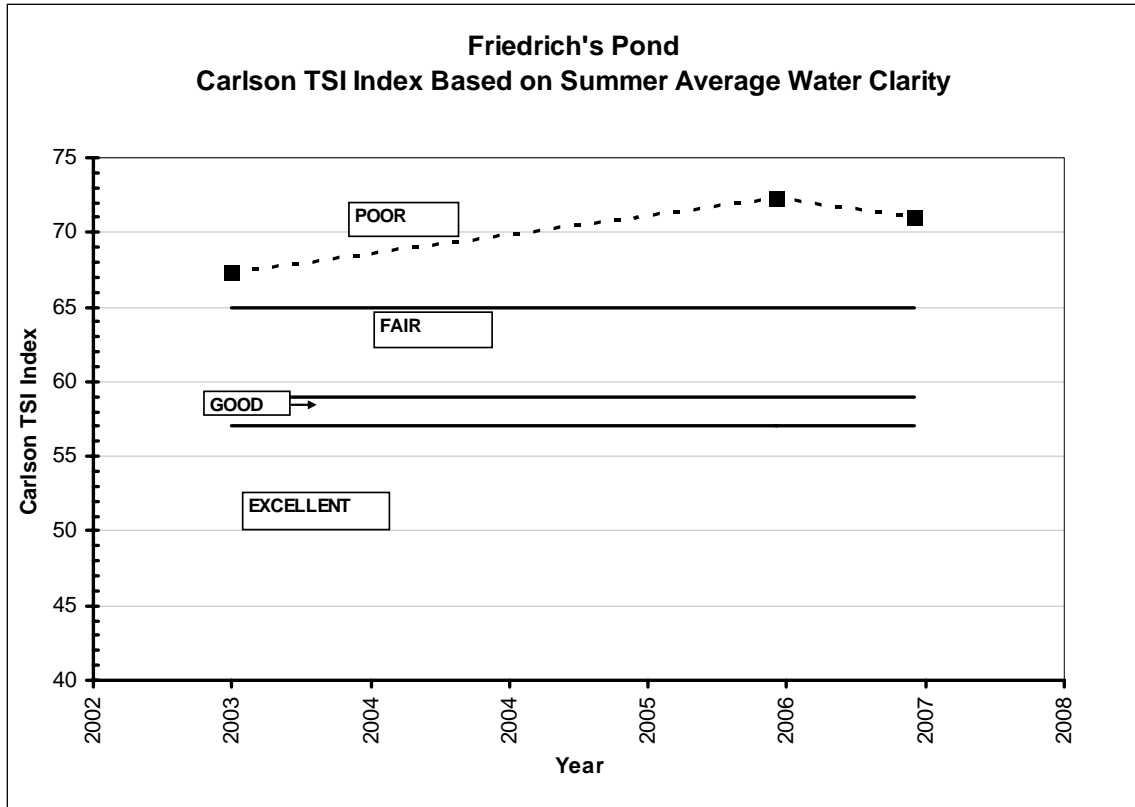

FRIEDRICH'S POND  
SUMMER AVERAGE WATER CLARITY  
Valley Branch Watershed District

**FRIEDRICH'S POND  
HISTORIC WATER QUALITY DATA  
Valley Branch Watershed District**

**FRIEDRICH'S POND  
HISTORIC WATER QUALITY DATA  
Valley Branch Watershed District**