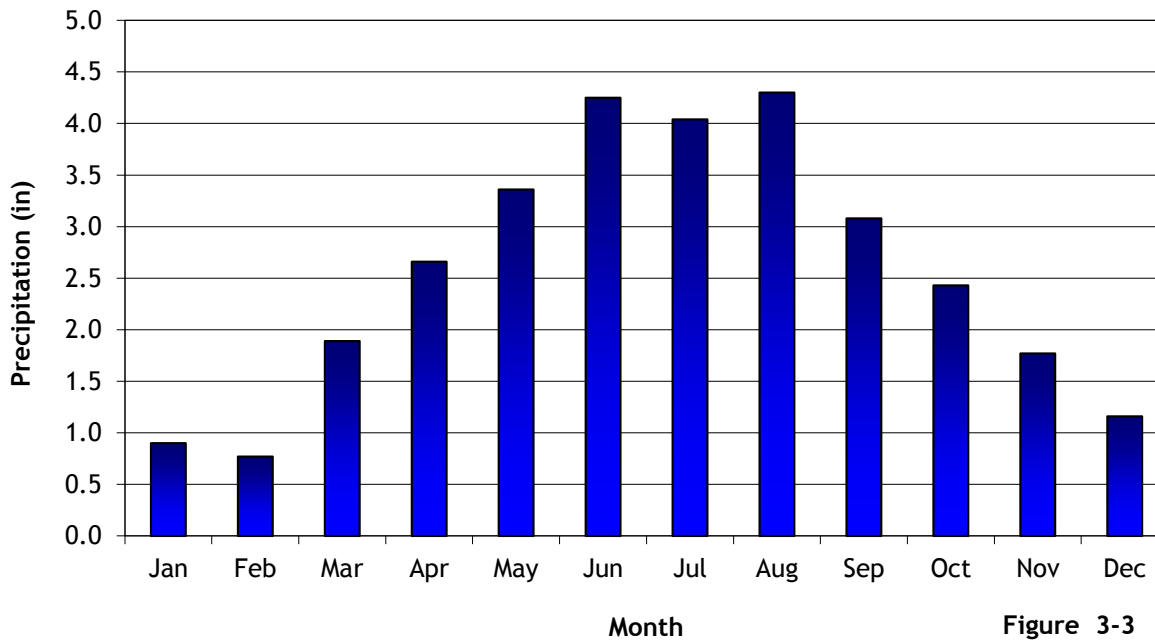

Average High and Low Temperatures

Average Monthly Precipitation

Figure 3-3
Average Monthly High & Low
Temperatures and Precipitation
for Minneapolis-St. Paul
International Airport
(1981-2010)