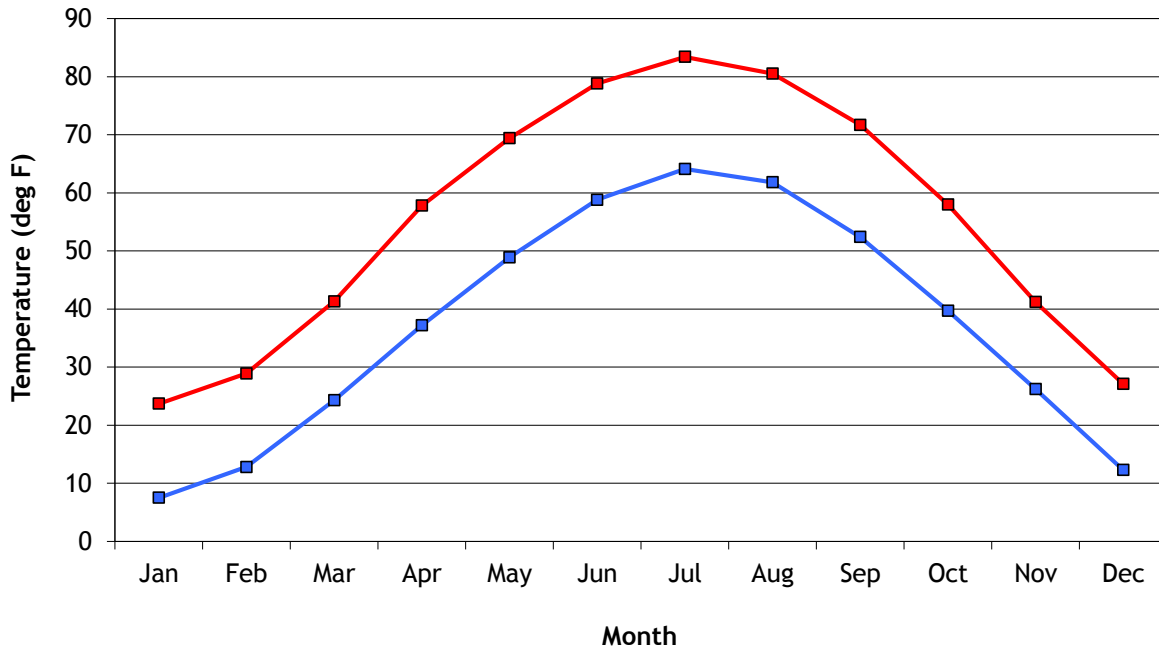

Average High and Low Temperatures

Average Monthly Precipitation

Figure 3-3
Average Monthly High & Low
Temperatures and Precipitation
for Minneapolis-St. Paul
International Airport
(1981-2010)