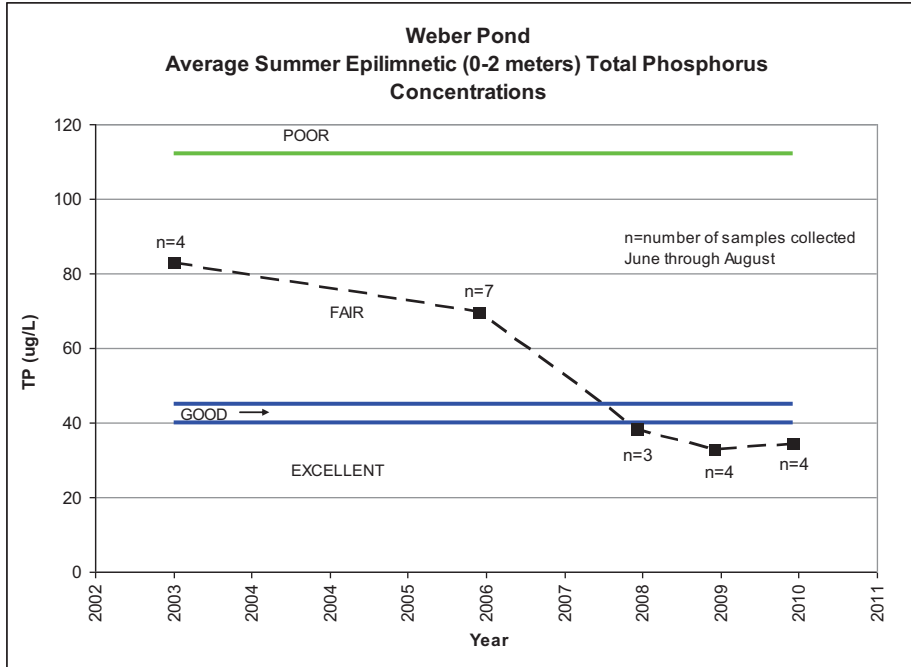

**Weber Pond**

**WEBER POND**  
**SUMMER AVERAGE WATER CLARITY**  
**Valley Branch Watershed District**

**WEBER POND  
HISTORIC WATER QUALITY DATA  
Valley Branch Watershed District**

**WEBER POND  
HISTORIC WATER QUALITY DATA  
Valley Branch Watershed District**