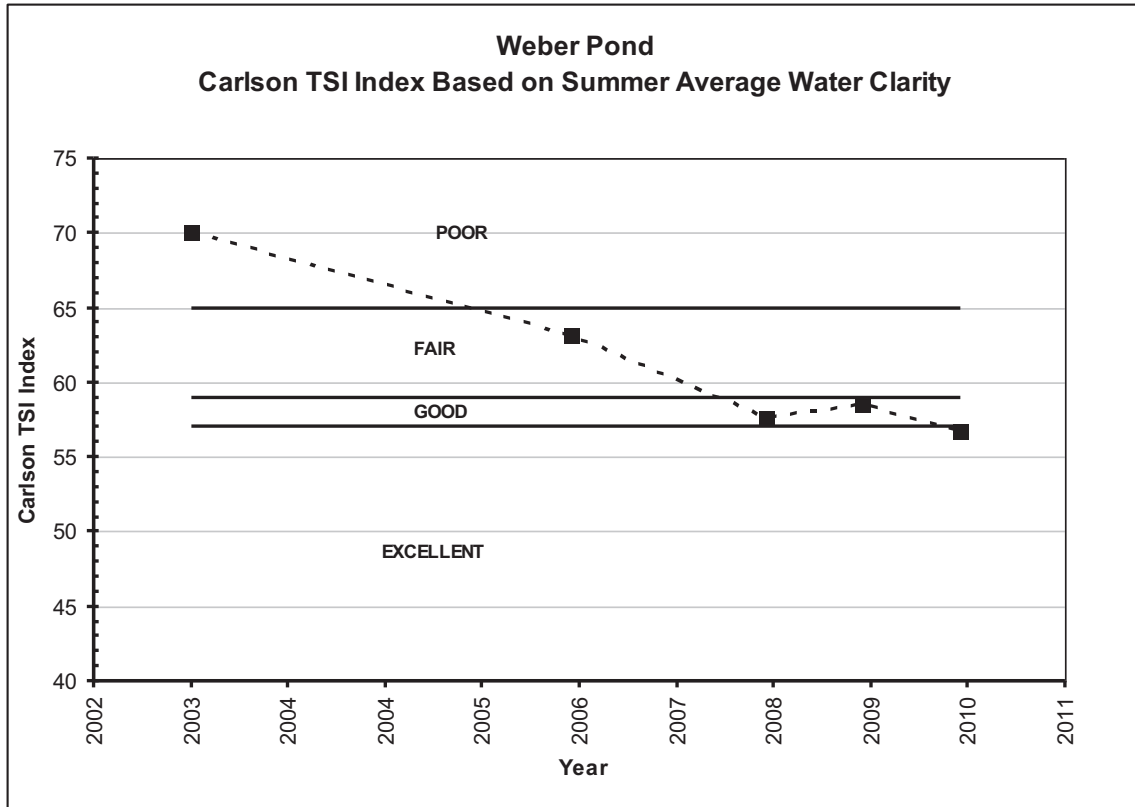

**Weber Pond**

**WEBER POND**  
**SUMMER AVERAGE WATER CLARITY**  
**Valley Branch Watershed District**

**WEBER POND  
HISTORIC WATER QUALITY DATA  
Valley Branch Watershed District**

**WEBER POND  
HISTORIC WATER QUALITY DATA  
Valley Branch Watershed District**