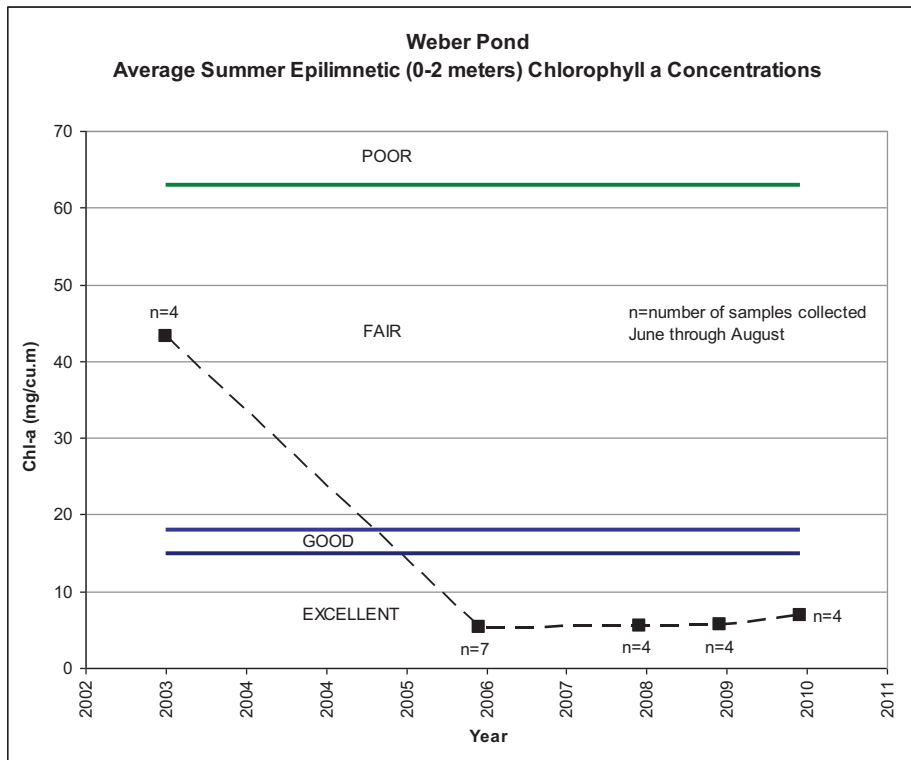

**Weber Pond**

**WEBER POND**  
**SUMMER AVERAGE WATER CLARITY**  
**Valley Branch Watershed District**

**WEBER POND  
HISTORIC WATER QUALITY DATA  
Valley Branch Watershed District**

**WEBER POND  
HISTORIC WATER QUALITY DATA  
Valley Branch Watershed District**