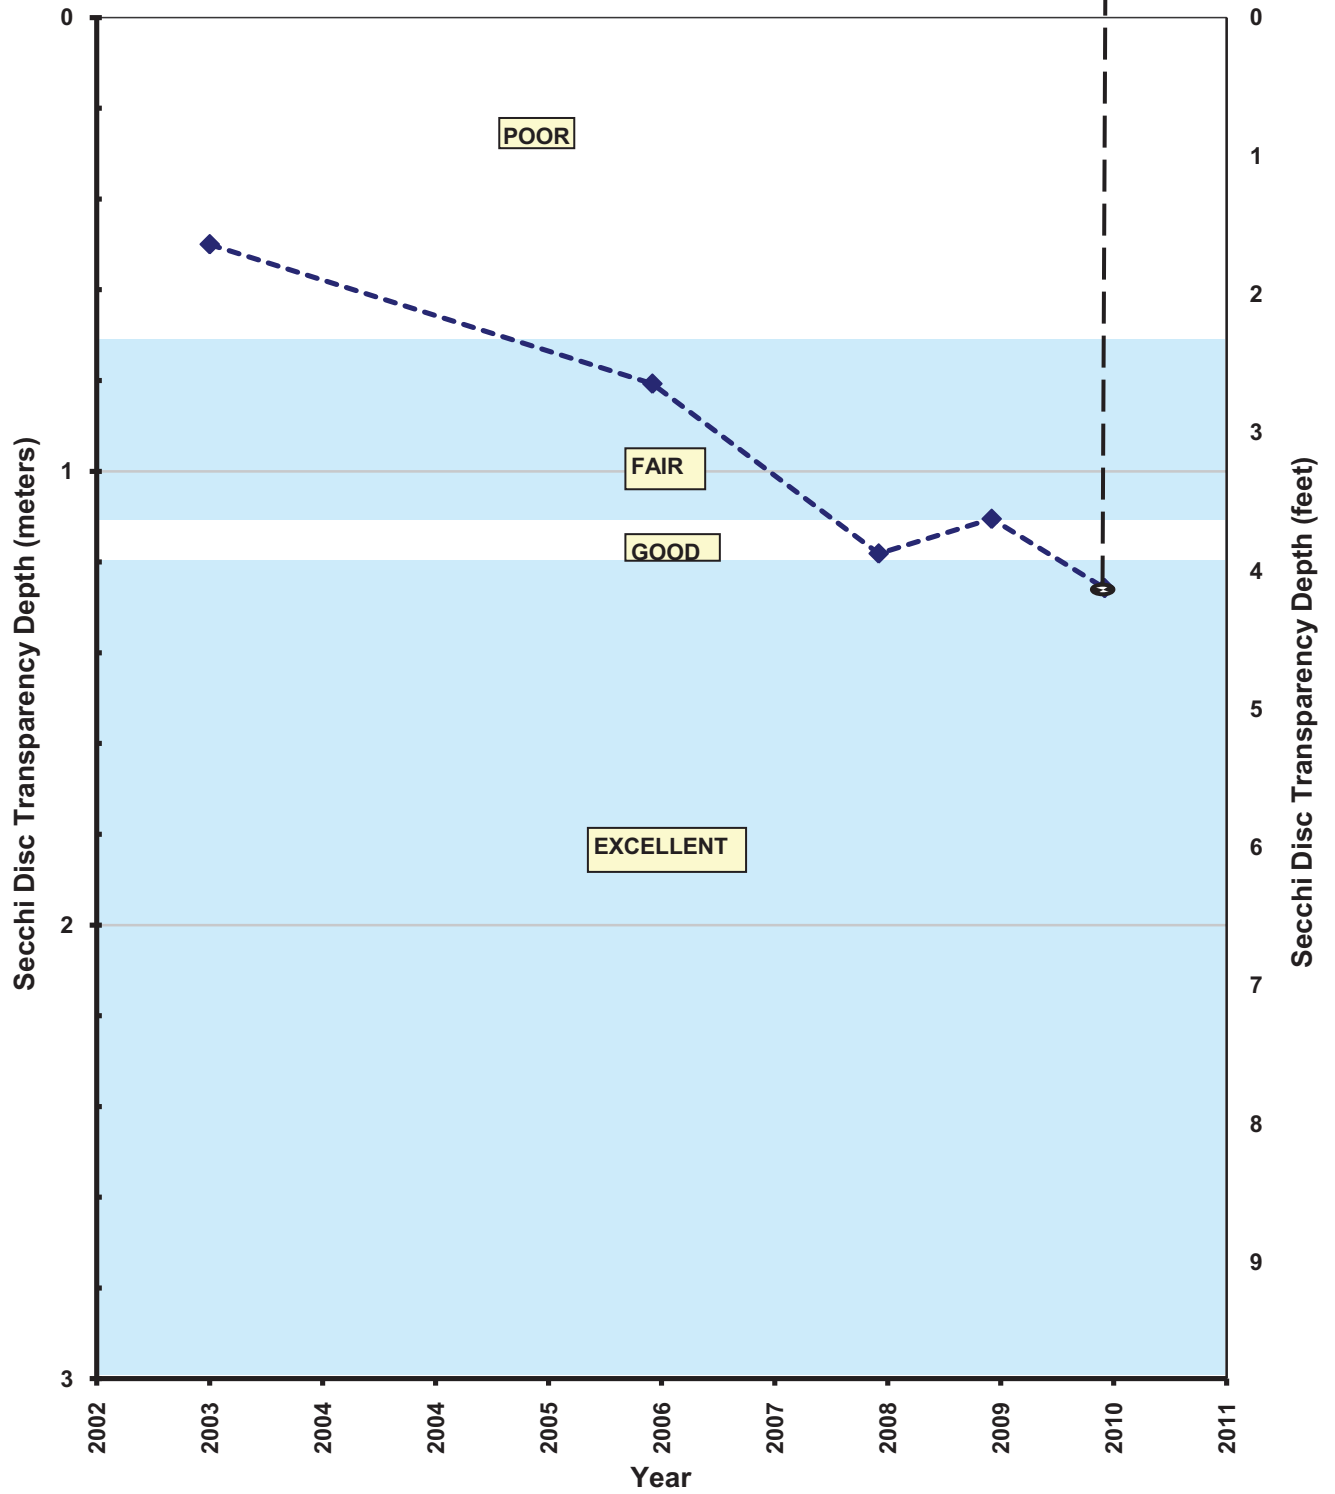

**Weber Pond**

**WEBER POND**  
**SUMMER AVERAGE WATER CLARITY**  
**Valley Branch Watershed District**

**WEBER POND  
HISTORIC WATER QUALITY DATA  
Valley Branch Watershed District**

**WEBER POND  
HISTORIC WATER QUALITY DATA  
Valley Branch Watershed District**