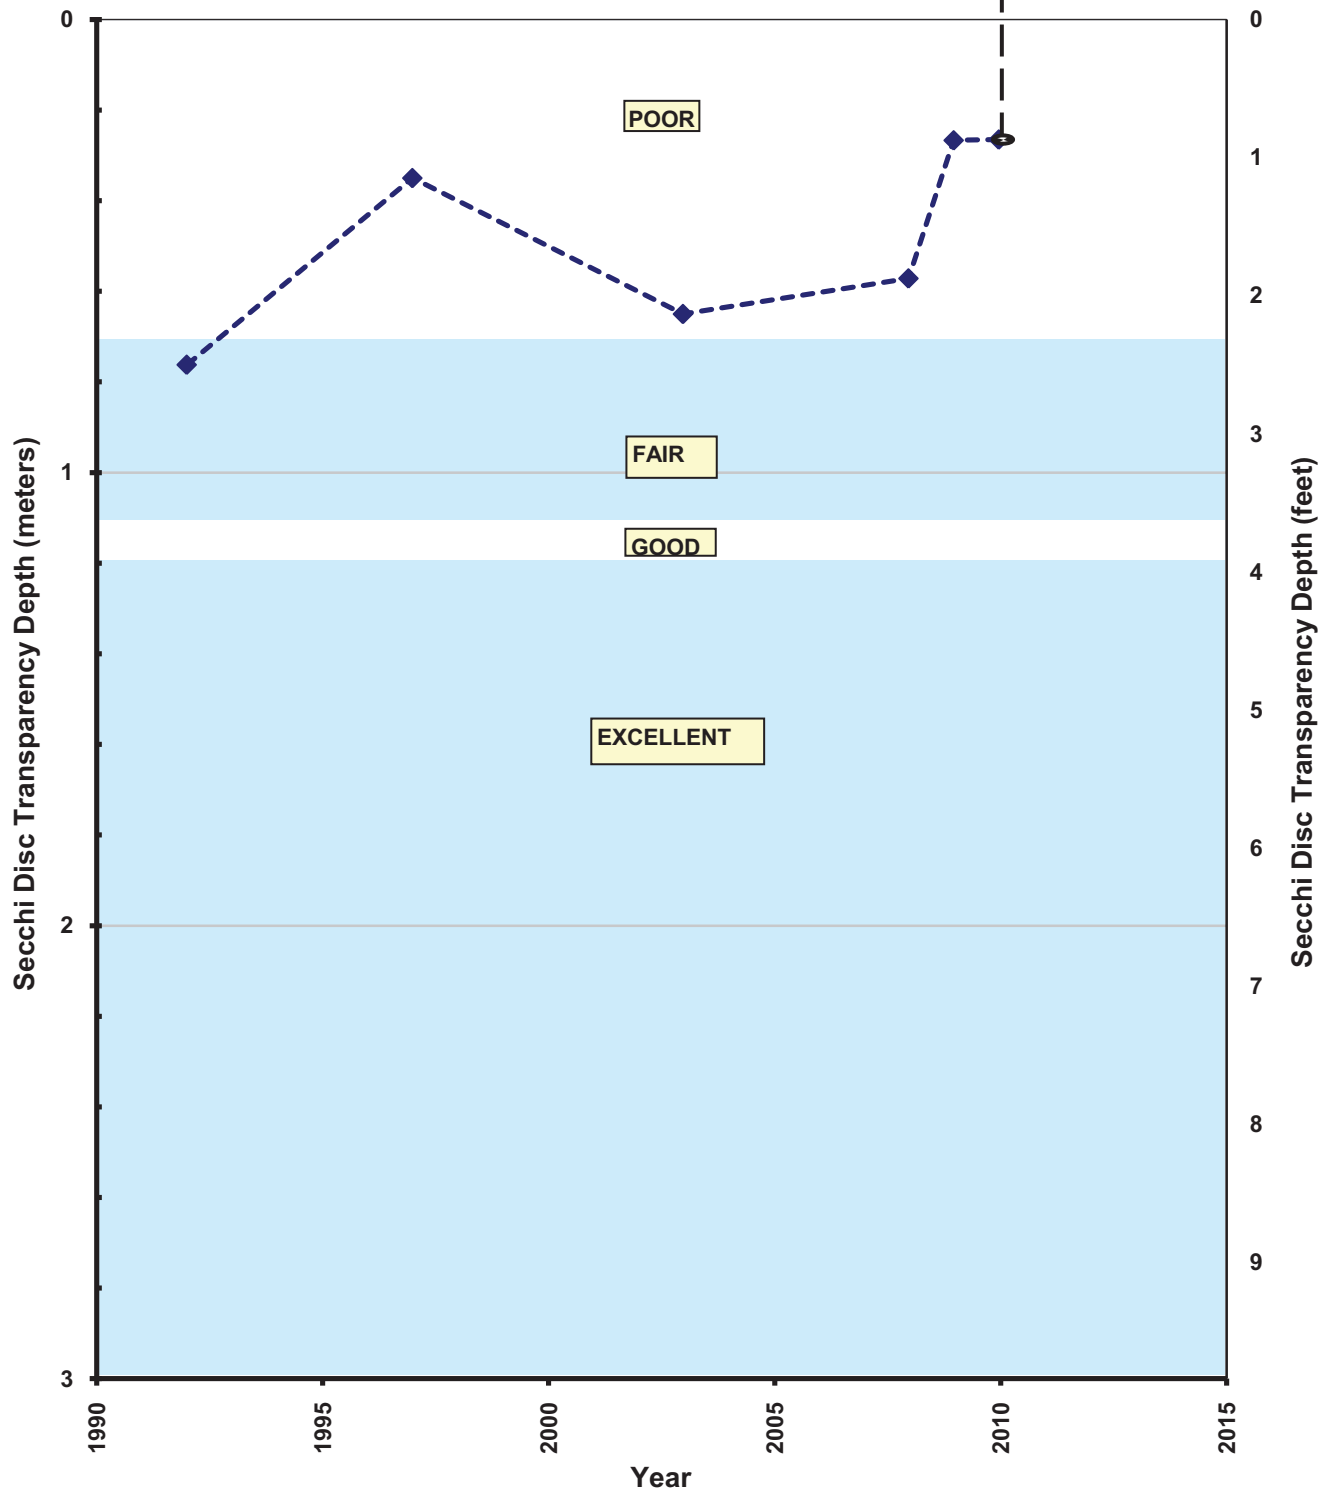

**Rose Lake**

ROSE LAKE - NORTH BASIN  
SUMMER AVERAGE WATER CLARITY  
Valley Branch Watershed District

**ROSE LAKE – NORTH BASIN  
HISTORIC WATER QUALITY DATA  
Valley Branch Watershed District**

**ROSE LAKE – NORTH BASIN  
HISTORIC WATER QUALITY DATA  
Valley Branch Watershed District**

ROSE LAKE - SOUTH BASIN  
SUMMER AVERAGE WATER CLARITY  
Valley Branch Watershed District

**ROSE LAKE – SOUTH BASIN  
HISTORIC WATER QUALITY DATA  
Valley Branch Watershed District**

**Rose Lake - South Basin  
Carlson TSI Index Based on Summer Average Water Clarity**

**ROSE LAKE – SOUTH BASIN  
HISTORIC WATER QUALITY DATA  
Valley Branch Watershed District**