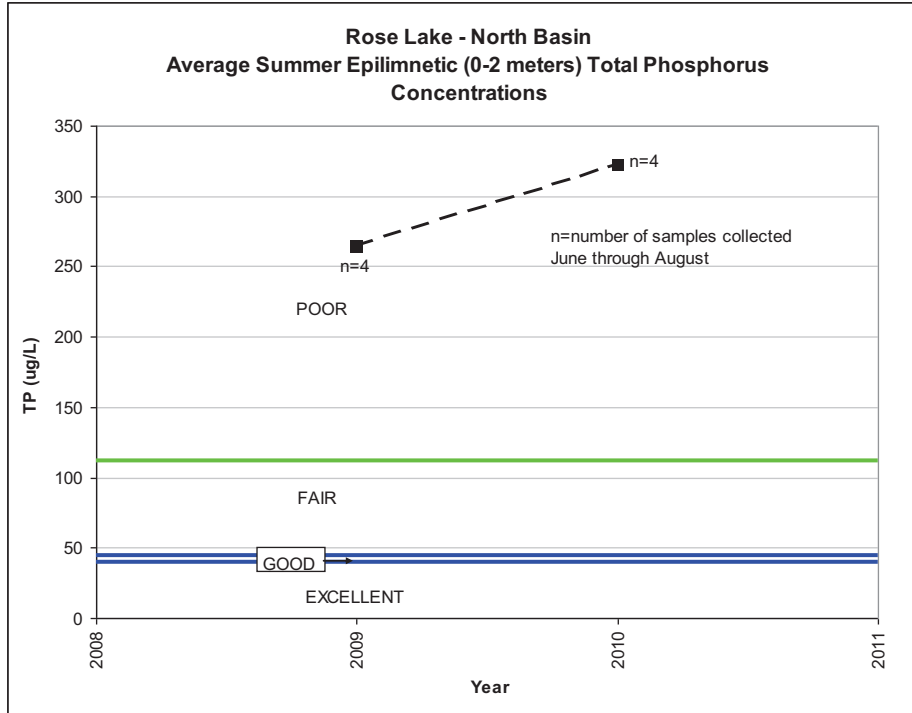

**Rose Lake**

ROSE LAKE - NORTH BASIN  
SUMMER AVERAGE WATER CLARITY  
Valley Branch Watershed District

**ROSE LAKE – NORTH BASIN  
HISTORIC WATER QUALITY DATA  
Valley Branch Watershed District**

**ROSE LAKE – NORTH BASIN  
HISTORIC WATER QUALITY DATA  
Valley Branch Watershed District**

ROSE LAKE - SOUTH BASIN  
SUMMER AVERAGE WATER CLARITY  
Valley Branch Watershed District

**ROSE LAKE – SOUTH BASIN  
HISTORIC WATER QUALITY DATA  
Valley Branch Watershed District**

**Rose Lake - South Basin  
Carlson TSI Index Based on Summer Average Water Clarity**

**ROSE LAKE – SOUTH BASIN  
HISTORIC WATER QUALITY DATA  
Valley Branch Watershed District**