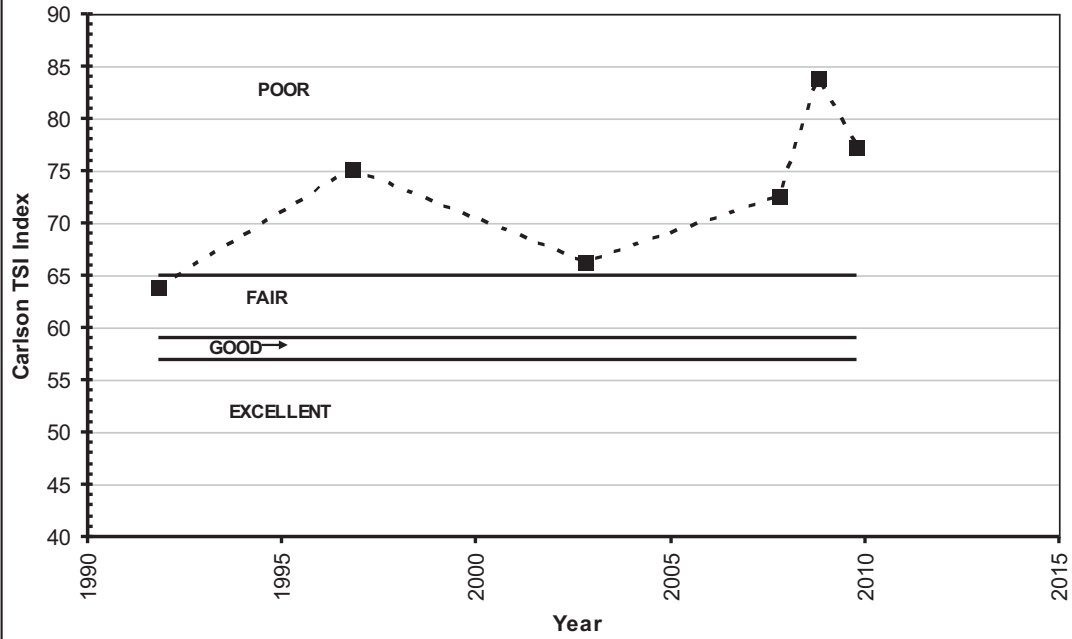

**Rose Lake**

ROSE LAKE - NORTH BASIN  
SUMMER AVERAGE WATER CLARITY  
Valley Branch Watershed District

**ROSE LAKE – NORTH BASIN  
HISTORIC WATER QUALITY DATA  
Valley Branch Watershed District**

**ROSE LAKE – NORTH BASIN  
HISTORIC WATER QUALITY DATA  
Valley Branch Watershed District**

ROSE LAKE - SOUTH BASIN  
SUMMER AVERAGE WATER CLARITY  
Valley Branch Watershed District

**ROSE LAKE – SOUTH BASIN  
HISTORIC WATER QUALITY DATA  
Valley Branch Watershed District**

**Rose Lake - South Basin  
Carlson TSI Index Based on Summer Average Water Clarity**

**ROSE LAKE – SOUTH BASIN  
HISTORIC WATER QUALITY DATA  
Valley Branch Watershed District**