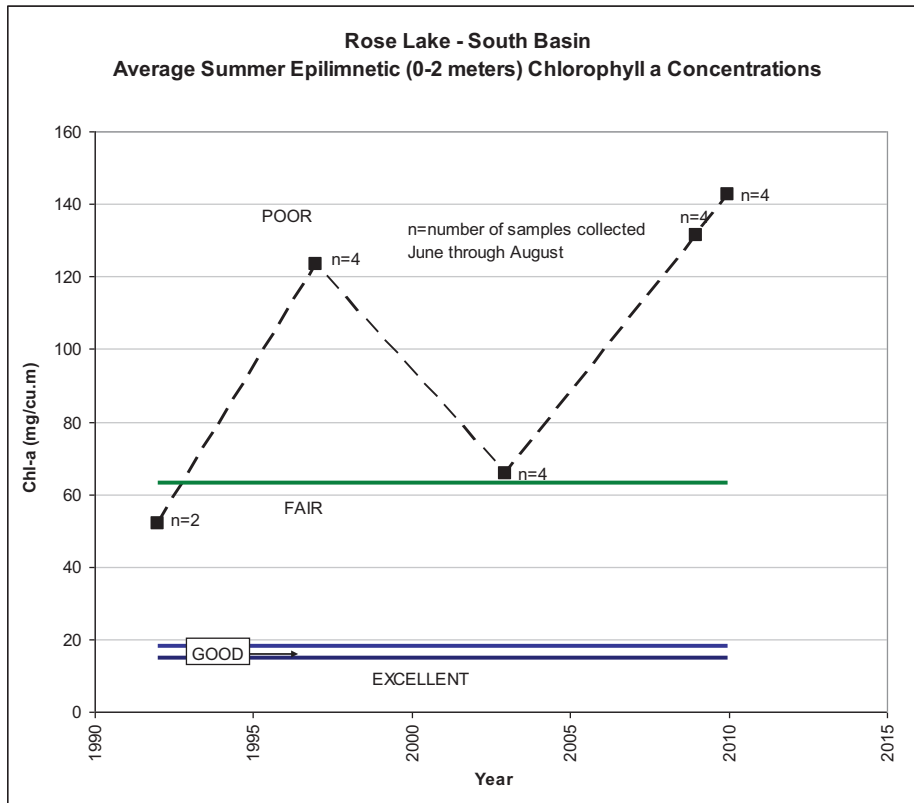

**Rose Lake**

ROSE LAKE - NORTH BASIN  
SUMMER AVERAGE WATER CLARITY  
Valley Branch Watershed District

**ROSE LAKE – NORTH BASIN  
HISTORIC WATER QUALITY DATA  
Valley Branch Watershed District**

**ROSE LAKE – NORTH BASIN  
HISTORIC WATER QUALITY DATA  
Valley Branch Watershed District**

ROSE LAKE - SOUTH BASIN  
SUMMER AVERAGE WATER CLARITY  
Valley Branch Watershed District

**ROSE LAKE – SOUTH BASIN  
HISTORIC WATER QUALITY DATA  
Valley Branch Watershed District**

**Rose Lake - South Basin  
Carlson TSI Index Based on Summer Average Water Clarity**

**ROSE LAKE – SOUTH BASIN  
HISTORIC WATER QUALITY DATA  
Valley Branch Watershed District**