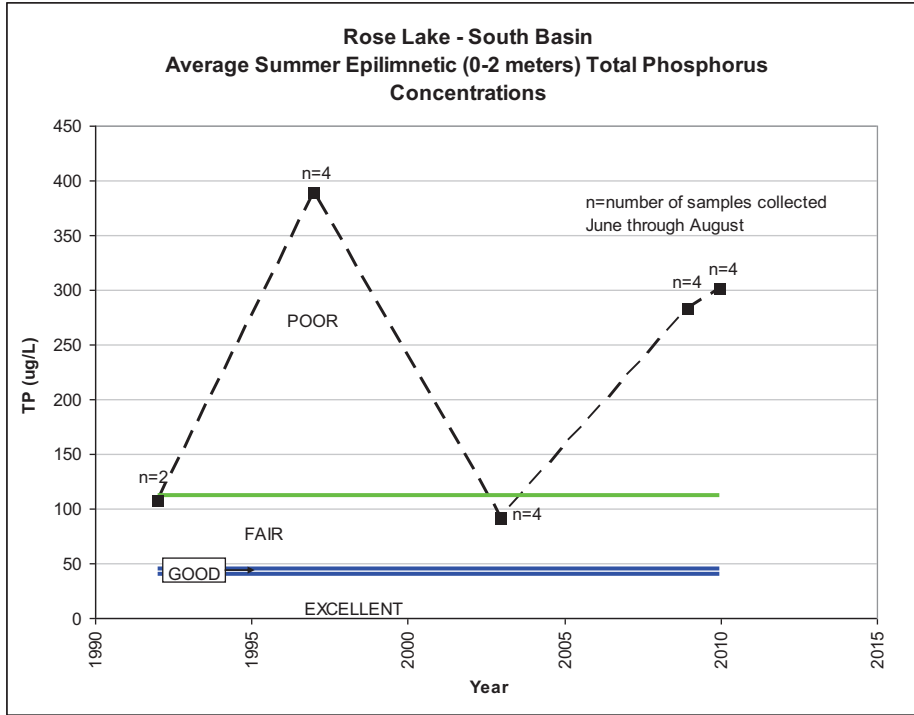

**Rose Lake**

ROSE LAKE - NORTH BASIN  
SUMMER AVERAGE WATER CLARITY  
Valley Branch Watershed District

**ROSE LAKE – NORTH BASIN  
HISTORIC WATER QUALITY DATA  
Valley Branch Watershed District**

**ROSE LAKE – NORTH BASIN  
HISTORIC WATER QUALITY DATA  
Valley Branch Watershed District**

ROSE LAKE - SOUTH BASIN  
SUMMER AVERAGE WATER CLARITY  
Valley Branch Watershed District

**ROSE LAKE – SOUTH BASIN  
HISTORIC WATER QUALITY DATA  
Valley Branch Watershed District**

**Rose Lake - South Basin  
Carlson TSI Index Based on Summer Average Water Clarity**

**ROSE LAKE – SOUTH BASIN  
HISTORIC WATER QUALITY DATA  
Valley Branch Watershed District**