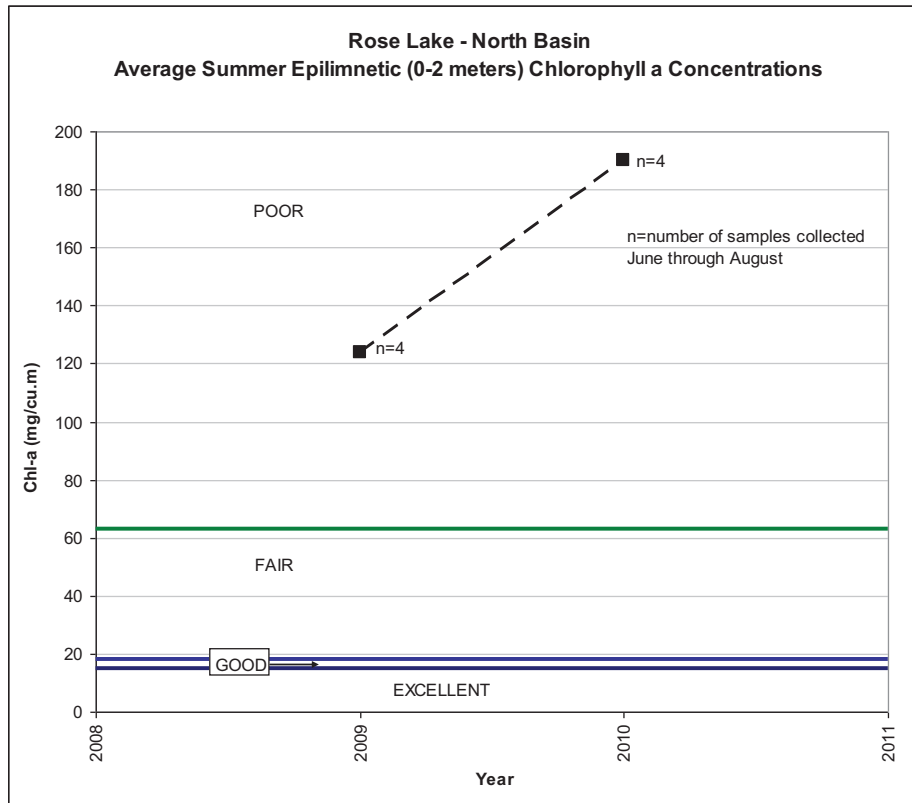

**Rose Lake**

ROSE LAKE - NORTH BASIN  
SUMMER AVERAGE WATER CLARITY  
Valley Branch Watershed District

**ROSE LAKE – NORTH BASIN  
HISTORIC WATER QUALITY DATA  
Valley Branch Watershed District**

**ROSE LAKE – NORTH BASIN  
HISTORIC WATER QUALITY DATA  
Valley Branch Watershed District**

ROSE LAKE - SOUTH BASIN  
SUMMER AVERAGE WATER CLARITY  
Valley Branch Watershed District

**ROSE LAKE – SOUTH BASIN  
HISTORIC WATER QUALITY DATA  
Valley Branch Watershed District**

**Rose Lake - South Basin  
Carlson TSI Index Based on Summer Average Water Clarity**

**ROSE LAKE – SOUTH BASIN  
HISTORIC WATER QUALITY DATA  
Valley Branch Watershed District**