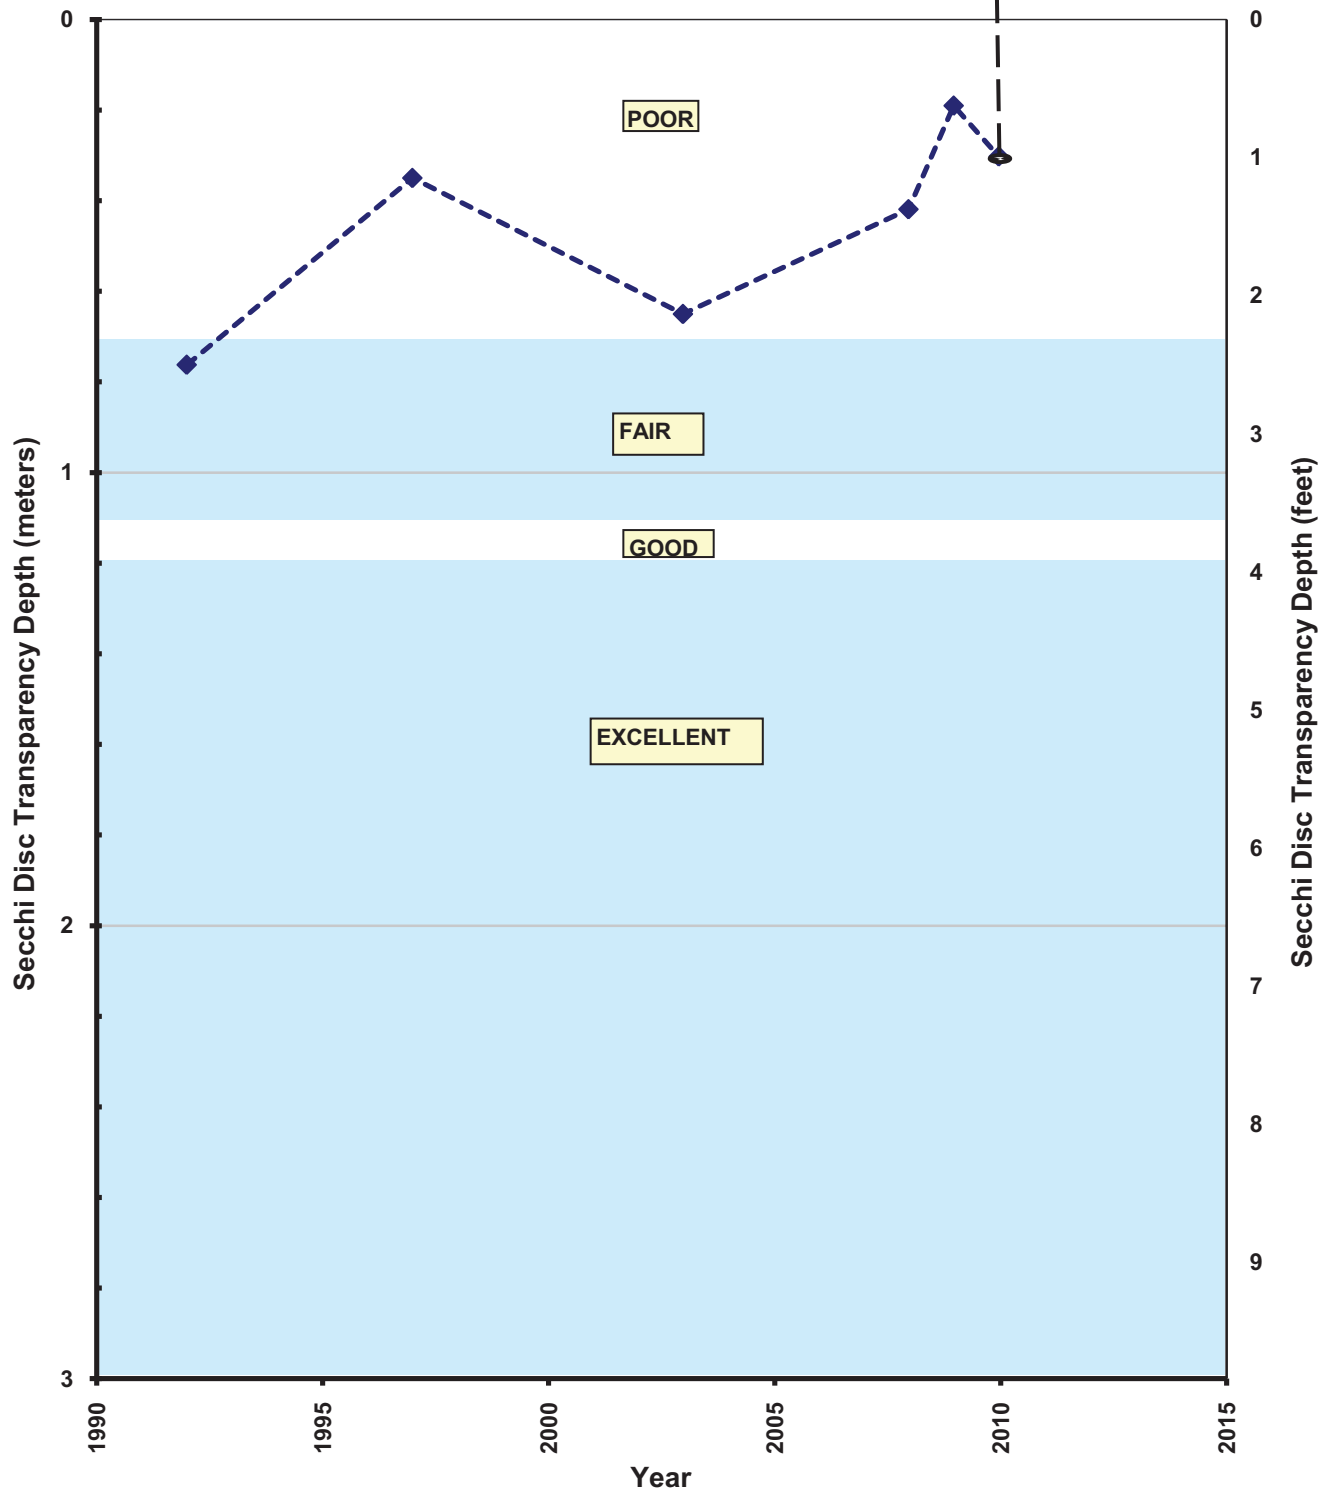

**Rose Lake**

ROSE LAKE - NORTH BASIN  
SUMMER AVERAGE WATER CLARITY  
Valley Branch Watershed District

**ROSE LAKE – NORTH BASIN  
HISTORIC WATER QUALITY DATA  
Valley Branch Watershed District**

**ROSE LAKE – NORTH BASIN  
HISTORIC WATER QUALITY DATA  
Valley Branch Watershed District**

ROSE LAKE - SOUTH BASIN  
SUMMER AVERAGE WATER CLARITY  
Valley Branch Watershed District

**ROSE LAKE – SOUTH BASIN  
HISTORIC WATER QUALITY DATA  
Valley Branch Watershed District**

**Rose Lake - South Basin  
Carlson TSI Index Based on Summer Average Water Clarity**

**ROSE LAKE – SOUTH BASIN  
HISTORIC WATER QUALITY DATA  
Valley Branch Watershed District**