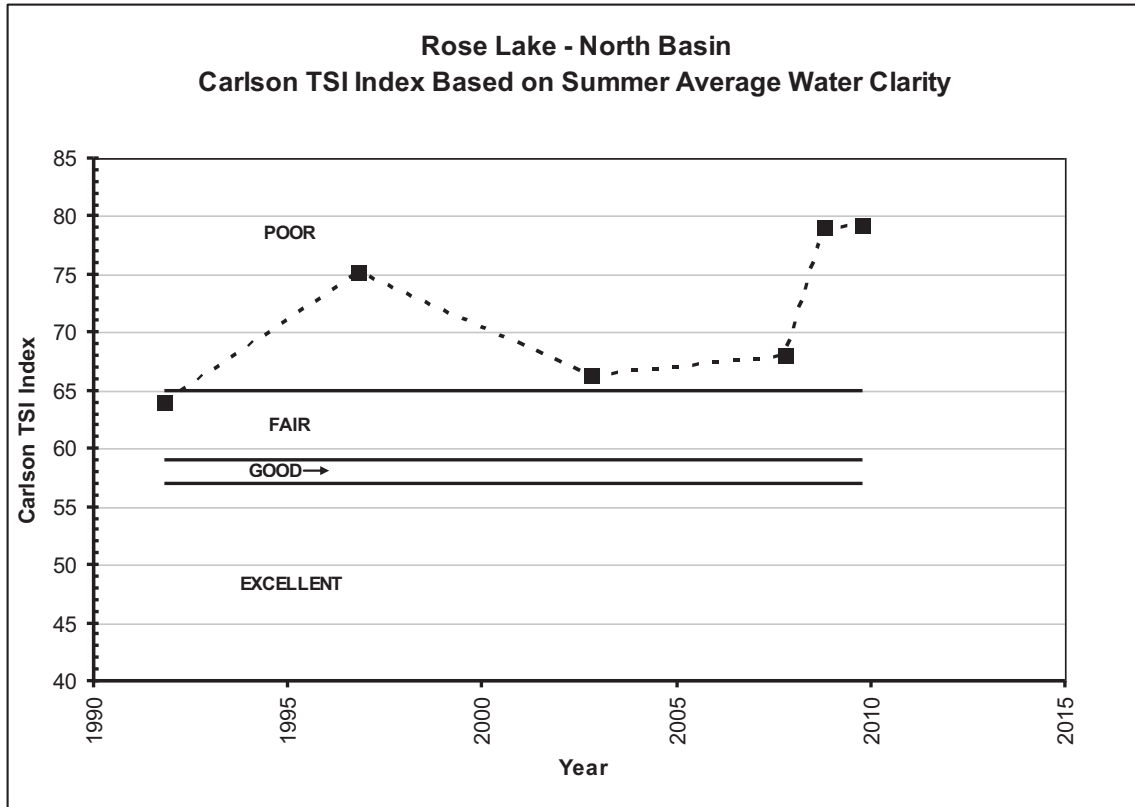

**Rose Lake**

ROSE LAKE - NORTH BASIN  
SUMMER AVERAGE WATER CLARITY  
Valley Branch Watershed District

**ROSE LAKE – NORTH BASIN  
HISTORIC WATER QUALITY DATA  
Valley Branch Watershed District**

**ROSE LAKE – NORTH BASIN  
HISTORIC WATER QUALITY DATA  
Valley Branch Watershed District**

ROSE LAKE - SOUTH BASIN  
SUMMER AVERAGE WATER CLARITY  
Valley Branch Watershed District

**ROSE LAKE – SOUTH BASIN  
HISTORIC WATER QUALITY DATA  
Valley Branch Watershed District**

**Rose Lake - South Basin  
Carlson TSI Index Based on Summer Average Water Clarity**

**ROSE LAKE – SOUTH BASIN  
HISTORIC WATER QUALITY DATA  
Valley Branch Watershed District**