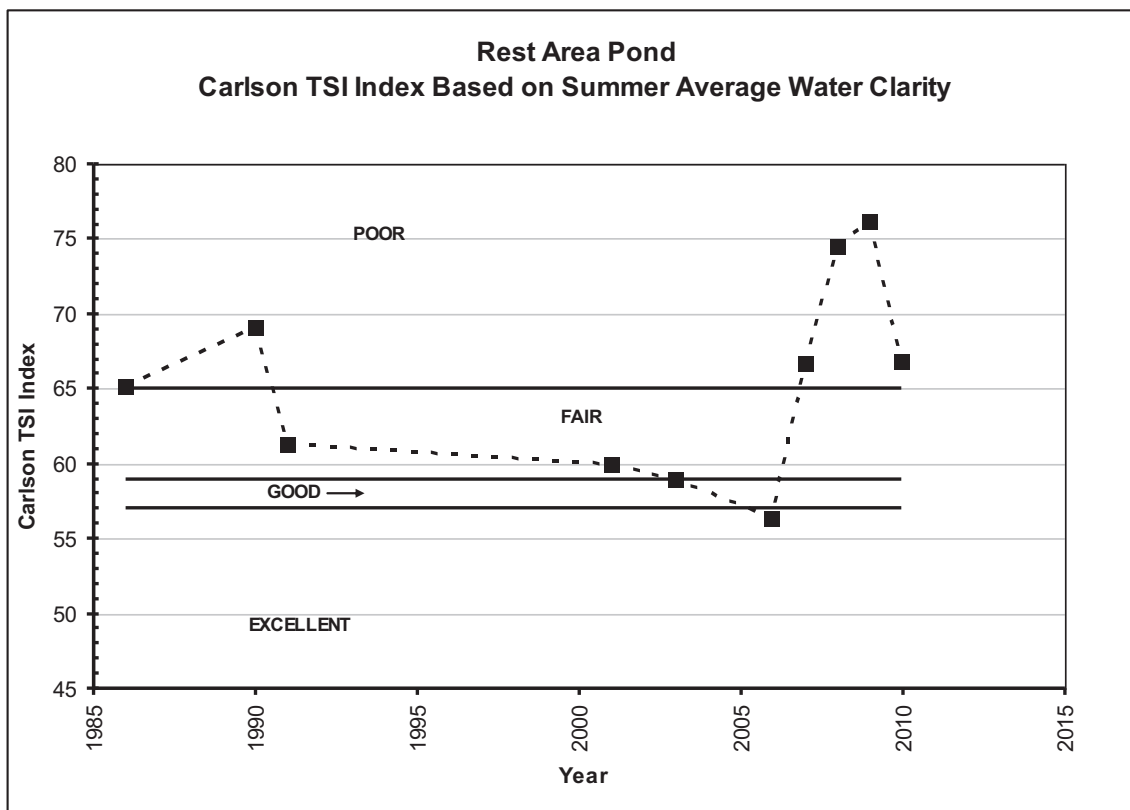

Rest Area Pond

REST AREA POND
SUMMER AVERAGE WATER CLARITY
Valley Branch Watershed District

**REST AREA POND
HISTORIC WATER QUALITY DATA
Valley Branch Watershed District**

**REST AREA POND
HISTORIC WATER QUALITY DATA
Valley Branch Watershed District**