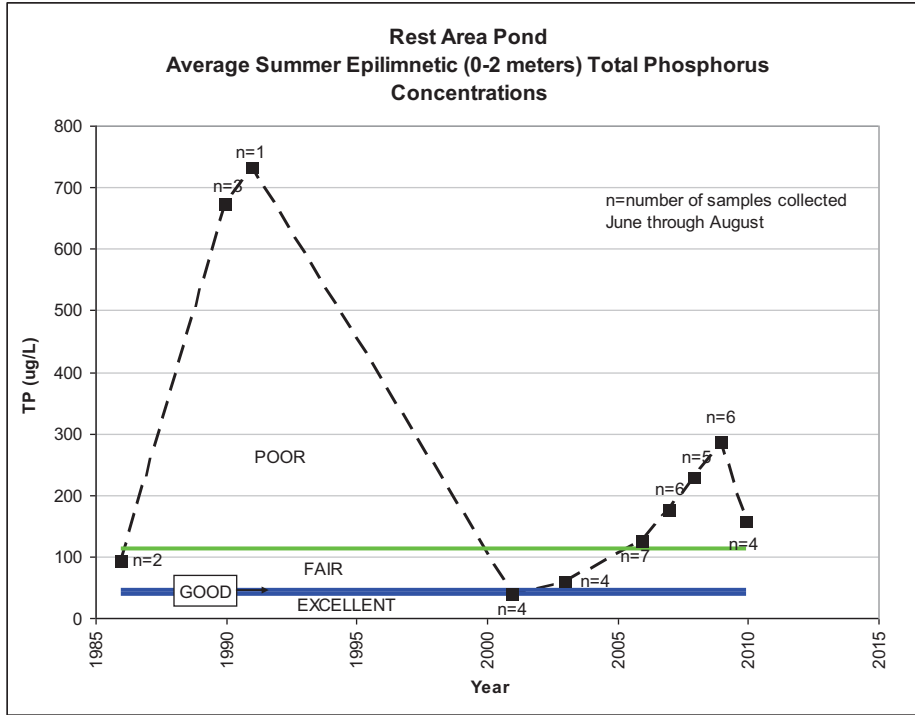

Rest Area Pond

REST AREA POND
SUMMER AVERAGE WATER CLARITY
Valley Branch Watershed District

**REST AREA POND
HISTORIC WATER QUALITY DATA
Valley Branch Watershed District**

**REST AREA POND
HISTORIC WATER QUALITY DATA
Valley Branch Watershed District**