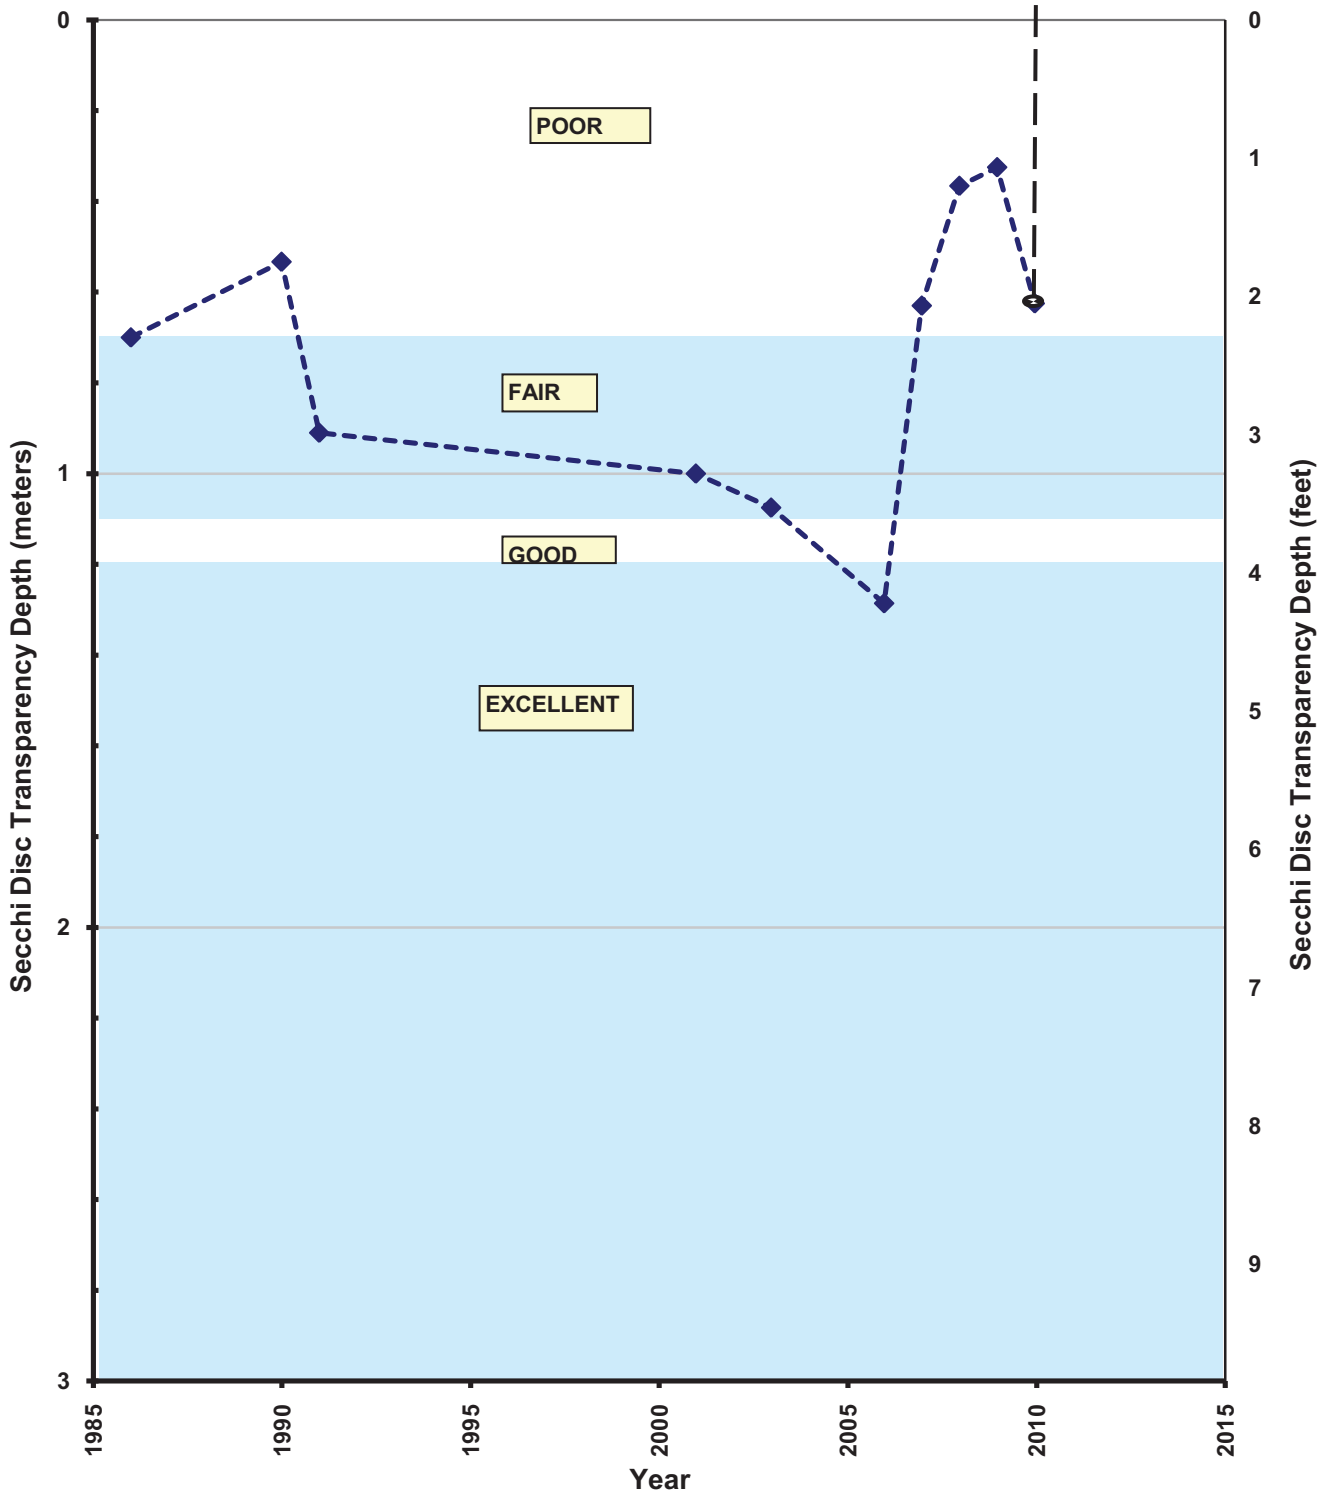

Rest Area Pond

REST AREA POND
SUMMER AVERAGE WATER CLARITY
Valley Branch Watershed District

**REST AREA POND
HISTORIC WATER QUALITY DATA
Valley Branch Watershed District**

**REST AREA POND
HISTORIC WATER QUALITY DATA
Valley Branch Watershed District**