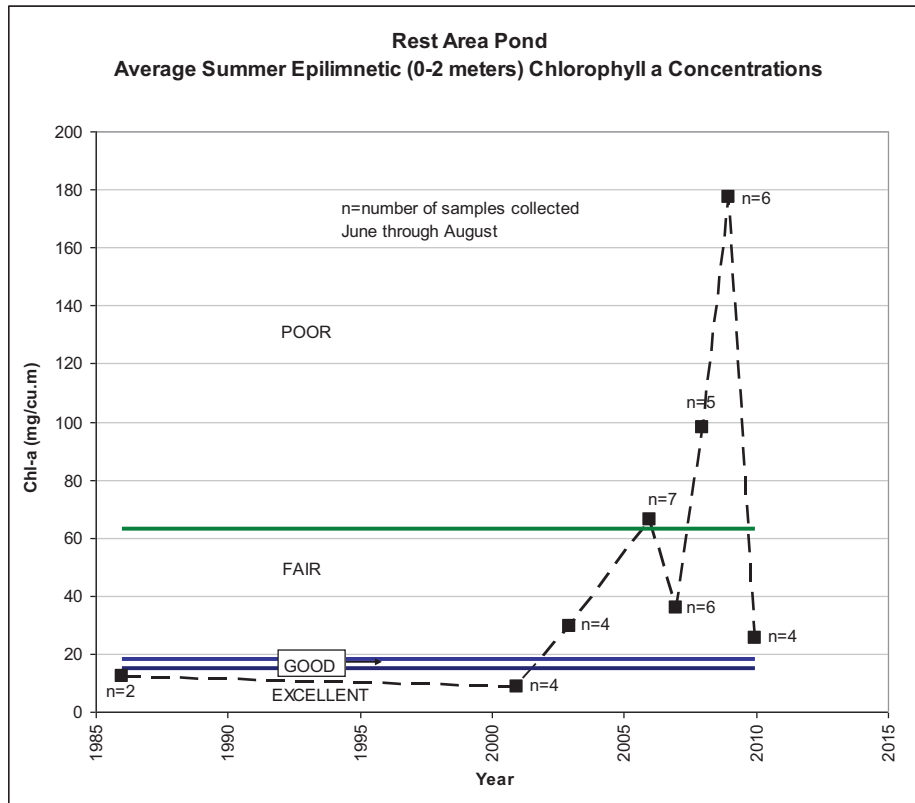

Rest Area Pond

REST AREA POND
SUMMER AVERAGE WATER CLARITY
Valley Branch Watershed District

**REST AREA POND
HISTORIC WATER QUALITY DATA
Valley Branch Watershed District**

**REST AREA POND
HISTORIC WATER QUALITY DATA
Valley Branch Watershed District**