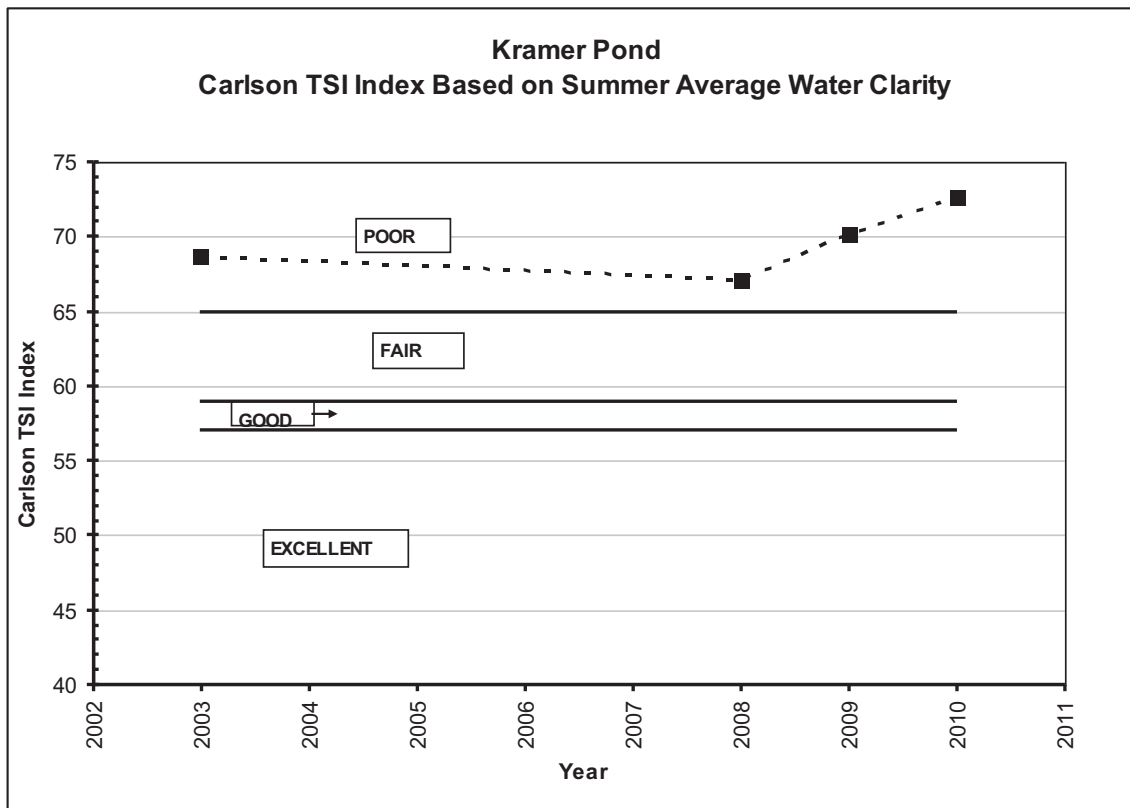

Kramer Pond

KRAMER POND
SUMMER AVERAGE WATER CLARITY
Valley Branch Watershed District

**KRAMER POND
HISTORIC WATER QUALITY DATA
Valley Branch Watershed District**

**KRAMER POND
HISTORIC WATER QUALITY DATA
Valley Branch Watershed District**