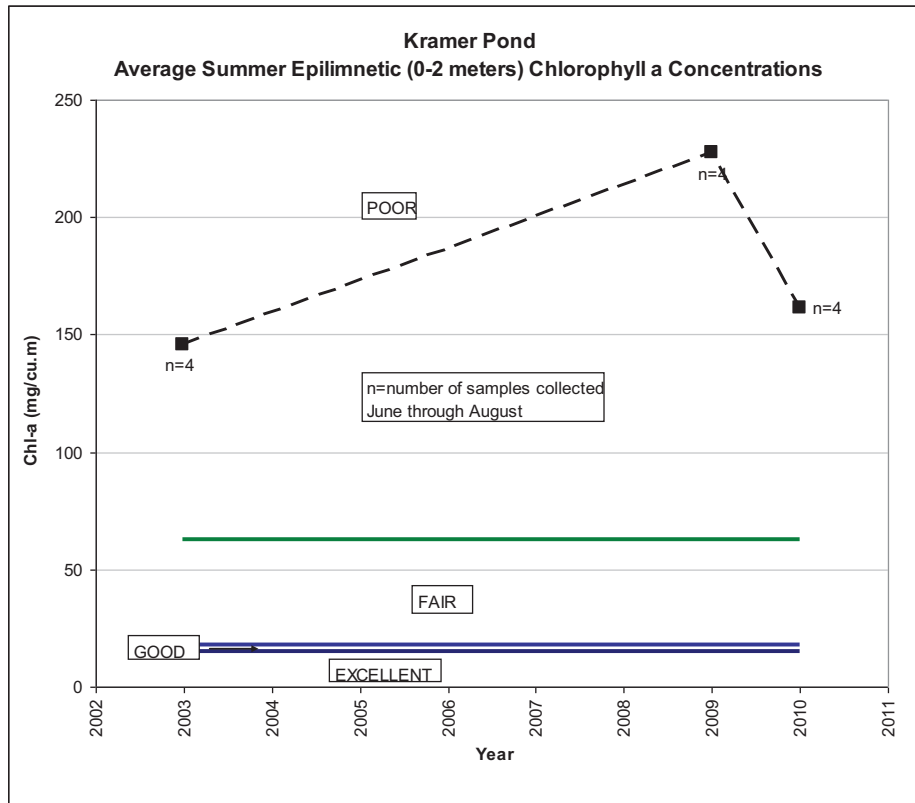

Kramer Pond

KRAMER POND
SUMMER AVERAGE WATER CLARITY
Valley Branch Watershed District

**KRAMER POND
HISTORIC WATER QUALITY DATA
Valley Branch Watershed District**

**KRAMER POND
HISTORIC WATER QUALITY DATA
Valley Branch Watershed District**