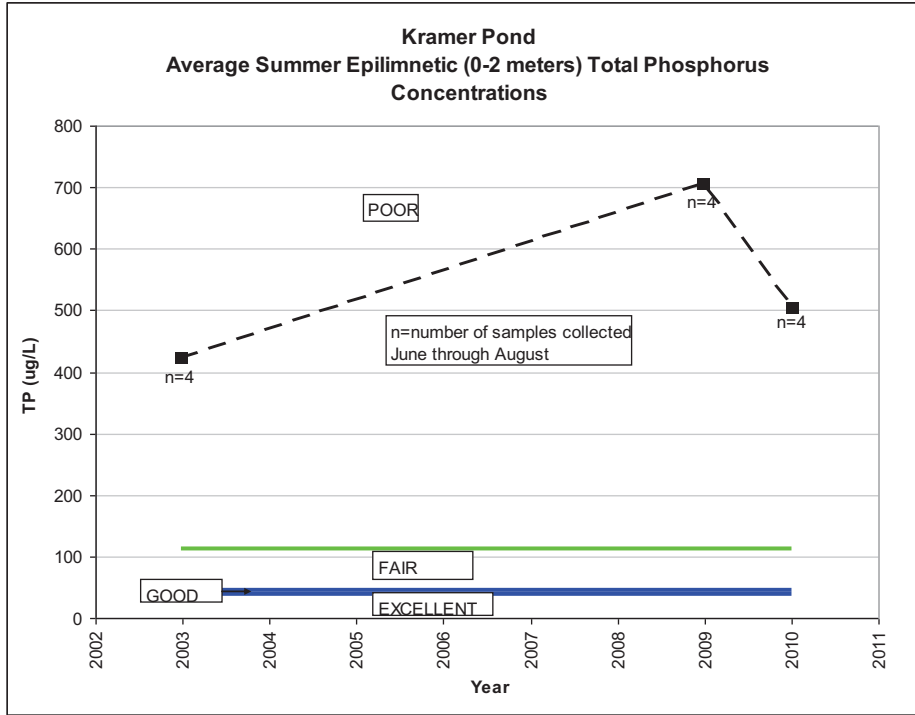

Kramer Pond

KRAMER POND
SUMMER AVERAGE WATER CLARITY
Valley Branch Watershed District

**KRAMER POND
HISTORIC WATER QUALITY DATA
Valley Branch Watershed District**

**KRAMER POND
HISTORIC WATER QUALITY DATA
Valley Branch Watershed District**