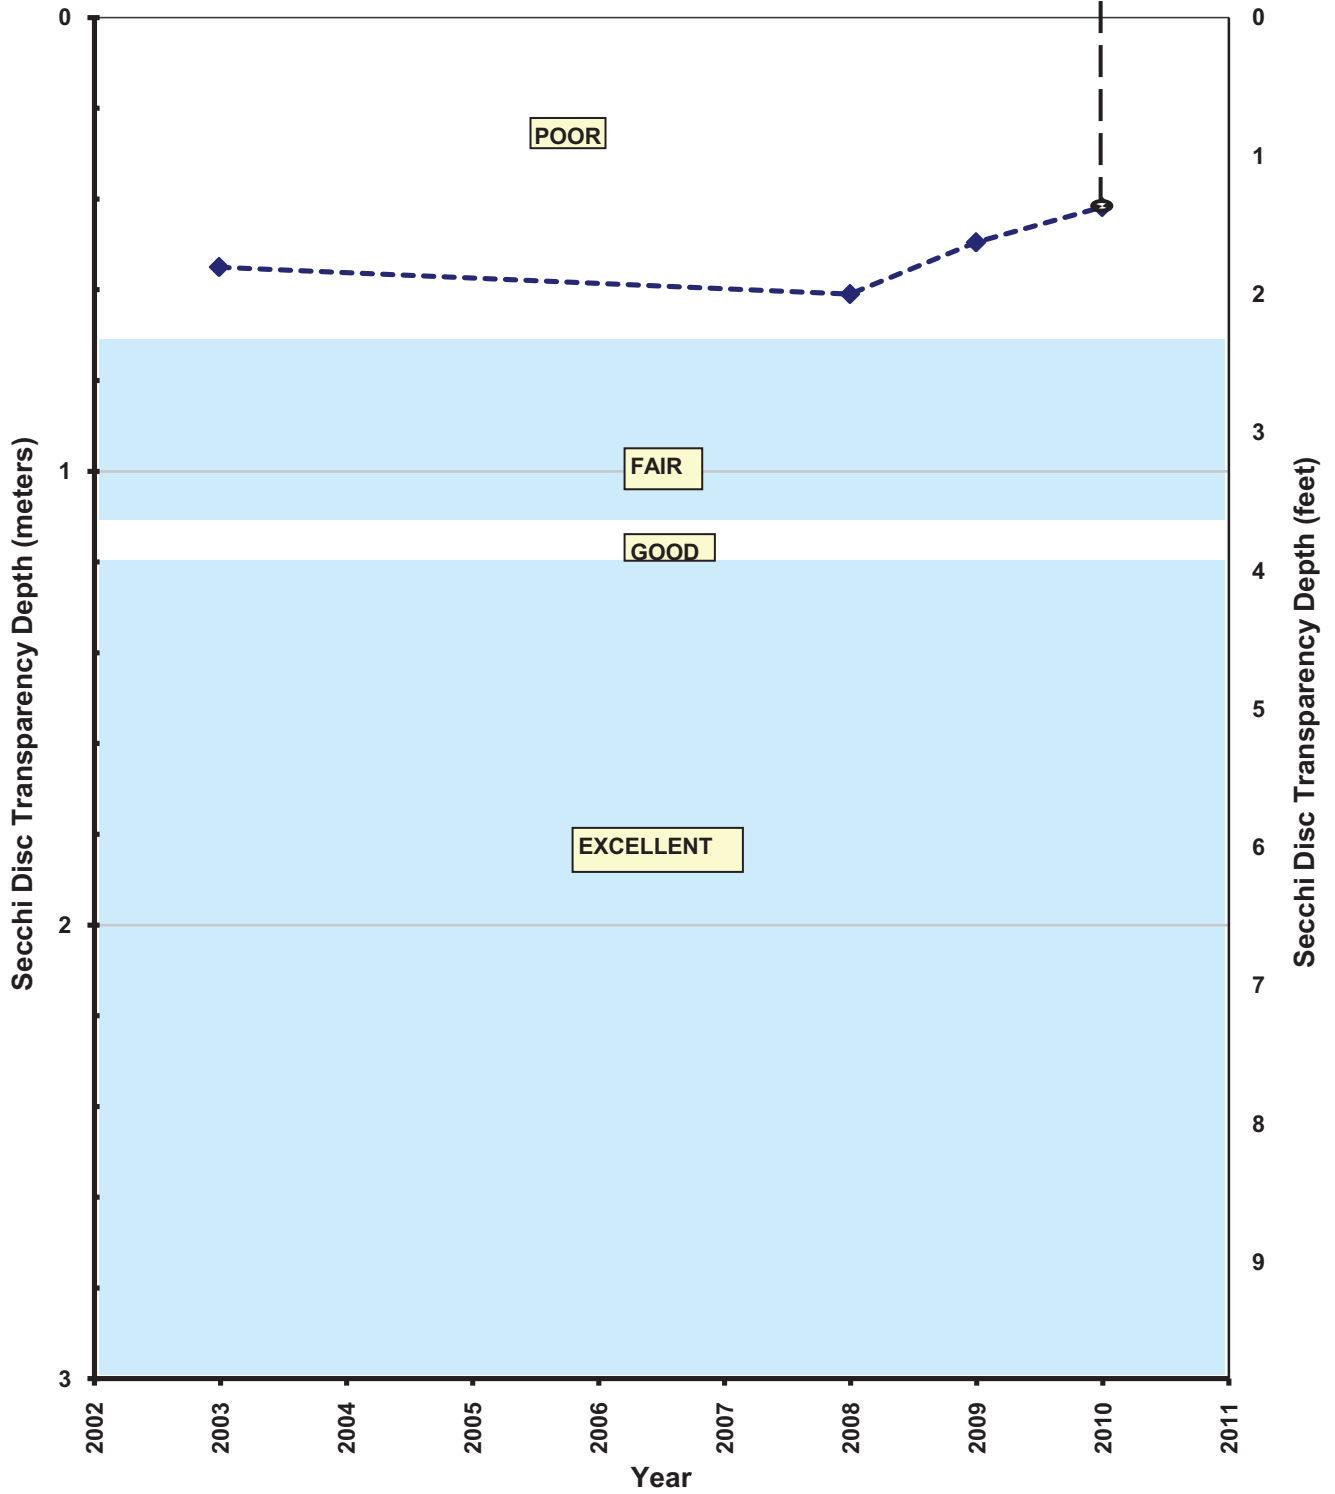

Kramer Pond

KRAMER POND
SUMMER AVERAGE WATER CLARITY
Valley Branch Watershed District

**KRAMER POND
HISTORIC WATER QUALITY DATA
Valley Branch Watershed District**

**KRAMER POND
HISTORIC WATER QUALITY DATA
Valley Branch Watershed District**