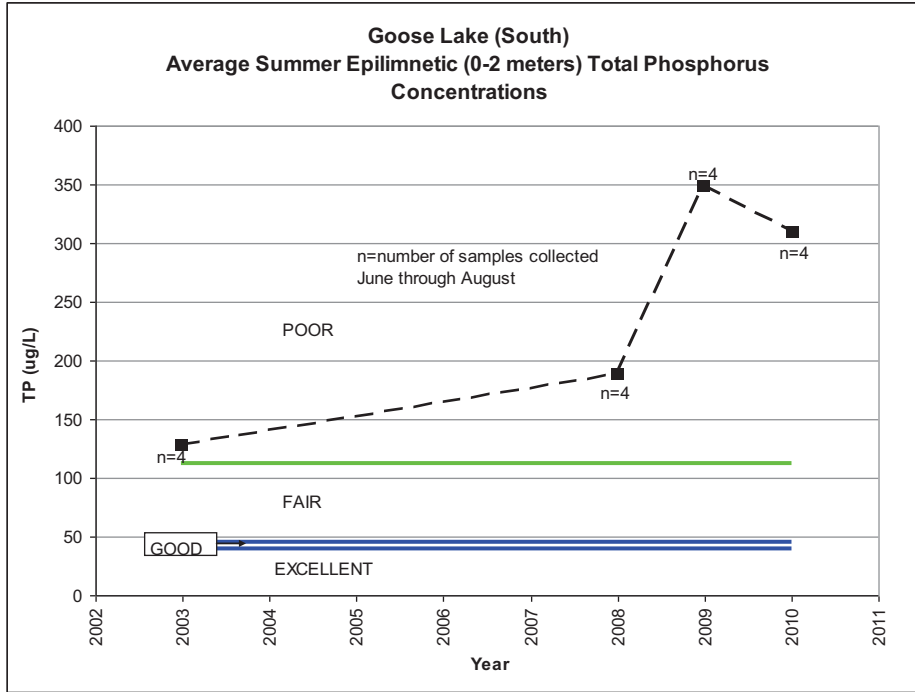

**Goose Lake**

GOOSE LAKE (NORTH)  
SUMMER AVERAGE WATER CLARITY  
Valley Branch Watershed District

**GOOSE LAKE (NORTH)  
HISTORIC WATER QUALITY DATA  
Valley Branch Watershed District**

**GOOSE LAKE (NORTH)  
HISTORIC WATER QUALITY DATA  
Valley Branch Watershed District**

GOOSE LAKE (SOUTH)  
SUMMER AVERAGE WATER CLARITY  
Valley Branch Watershed District

**GOOSE LAKE (SOUTH)  
HISTORIC WATER QUALITY DATA  
Valley Branch Watershed District**

**GOOSE LAKE (SOUTH)  
HISTORIC WATER QUALITY DATA  
Valley Branch Watershed District**