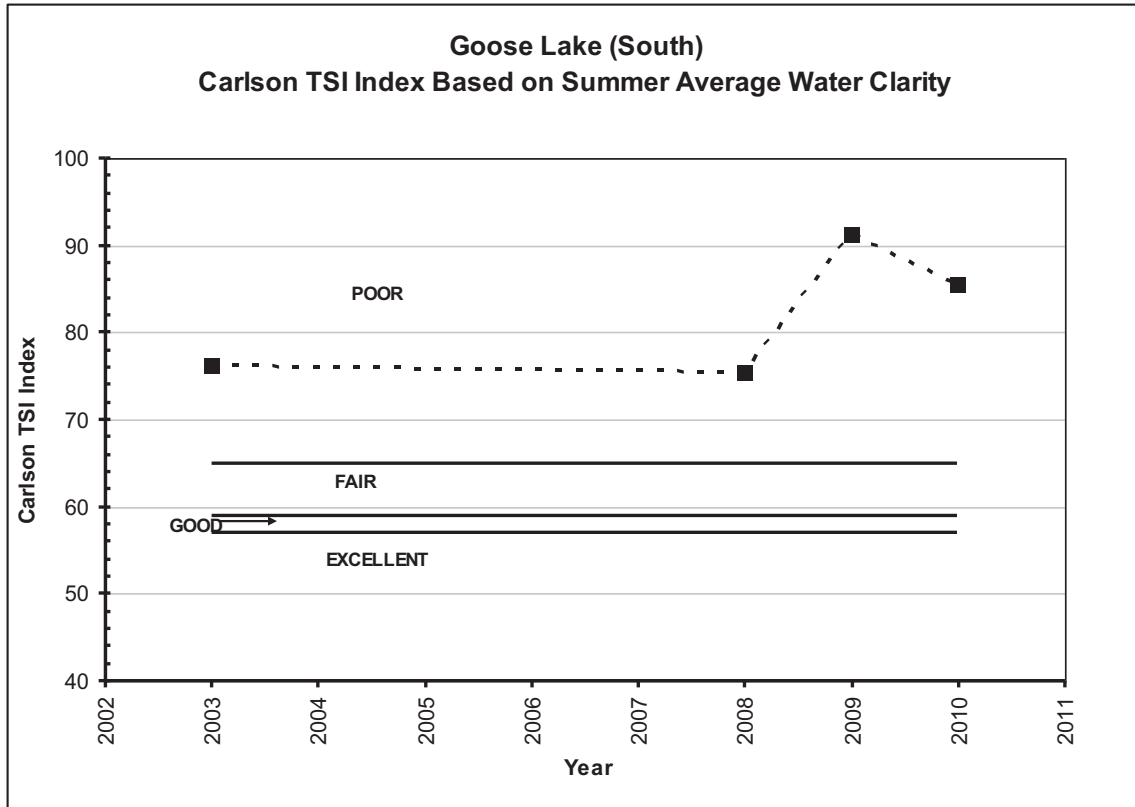

**Goose Lake**

GOOSE LAKE (NORTH)  
SUMMER AVERAGE WATER CLARITY  
Valley Branch Watershed District

**GOOSE LAKE (NORTH)  
HISTORIC WATER QUALITY DATA  
Valley Branch Watershed District**

**GOOSE LAKE (NORTH)  
HISTORIC WATER QUALITY DATA  
Valley Branch Watershed District**

GOOSE LAKE (SOUTH)  
SUMMER AVERAGE WATER CLARITY  
Valley Branch Watershed District

**GOOSE LAKE (SOUTH)  
HISTORIC WATER QUALITY DATA  
Valley Branch Watershed District**

**GOOSE LAKE (SOUTH)  
HISTORIC WATER QUALITY DATA  
Valley Branch Watershed District**