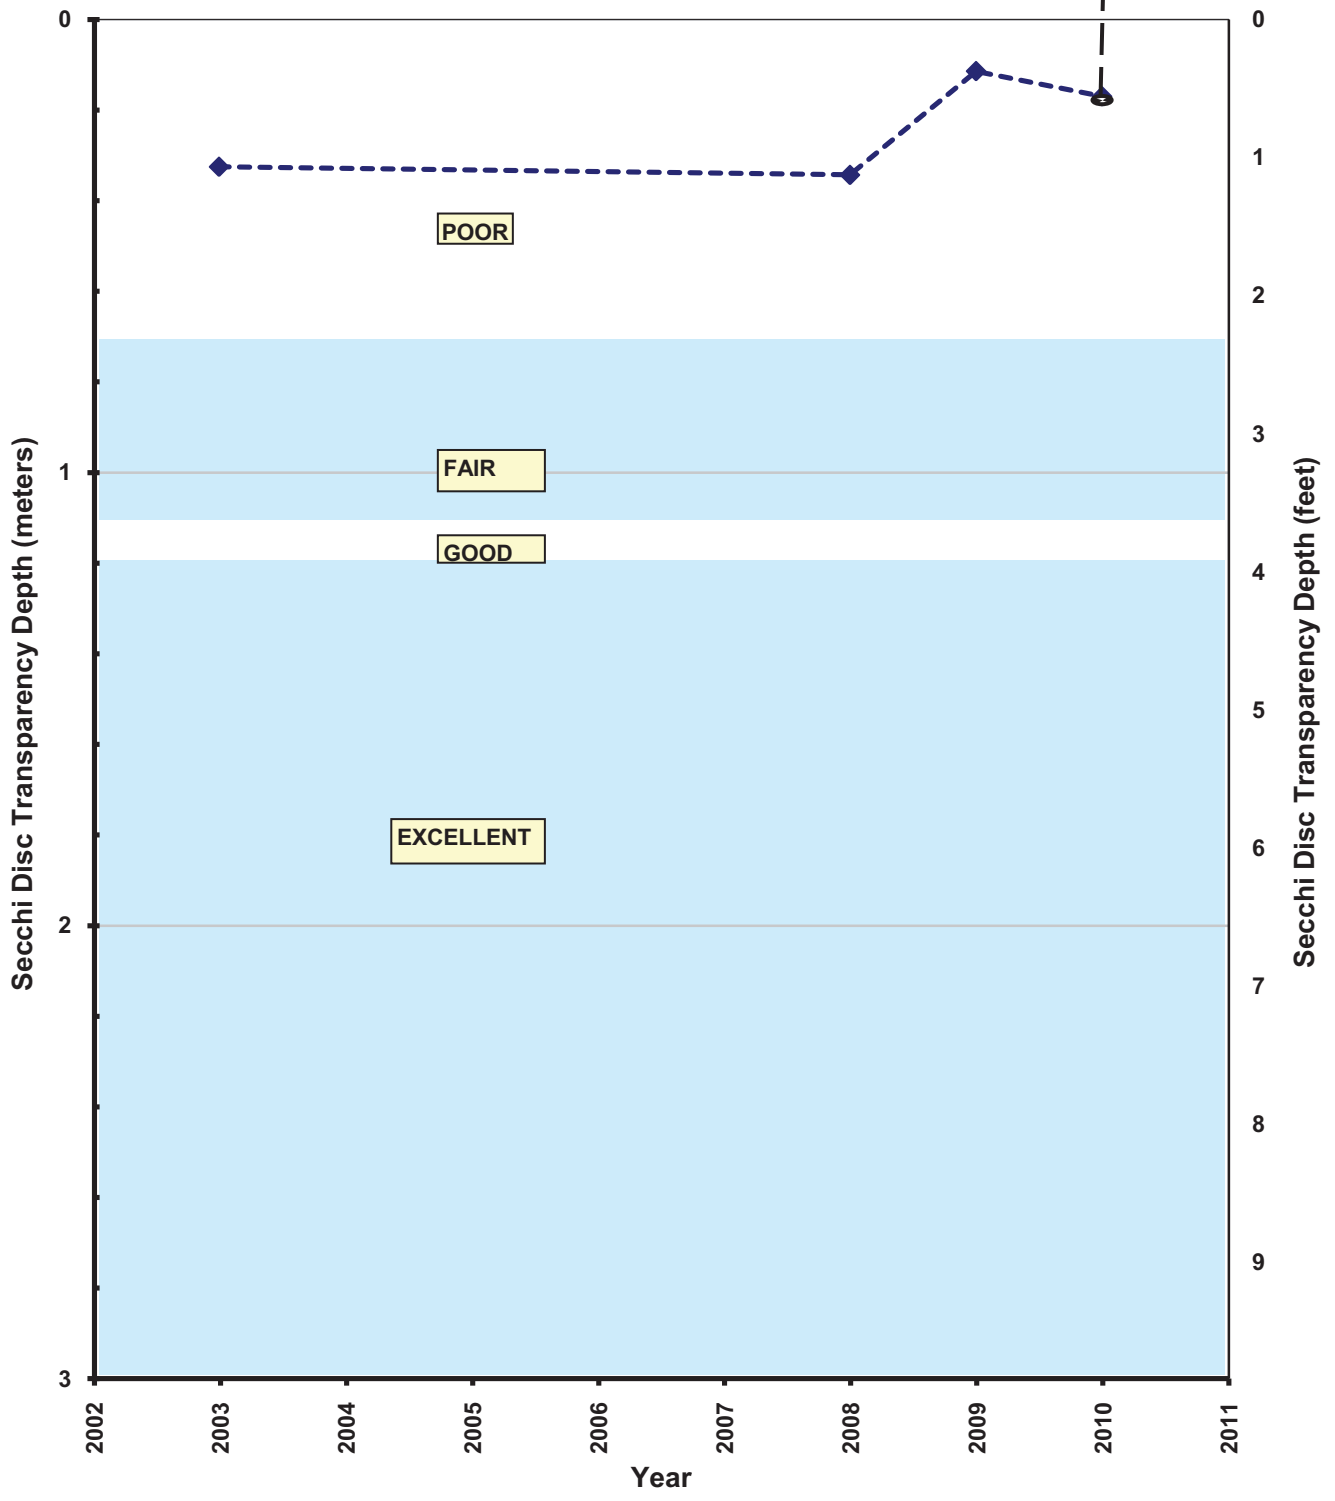

**Goose Lake**

GOOSE LAKE (NORTH)  
SUMMER AVERAGE WATER CLARITY  
Valley Branch Watershed District

**GOOSE LAKE (NORTH)  
HISTORIC WATER QUALITY DATA  
Valley Branch Watershed District**

**GOOSE LAKE (NORTH)  
HISTORIC WATER QUALITY DATA  
Valley Branch Watershed District**

GOOSE LAKE (SOUTH)  
SUMMER AVERAGE WATER CLARITY  
Valley Branch Watershed District

**GOOSE LAKE (SOUTH)  
HISTORIC WATER QUALITY DATA  
Valley Branch Watershed District**

**GOOSE LAKE (SOUTH)  
HISTORIC WATER QUALITY DATA  
Valley Branch Watershed District**