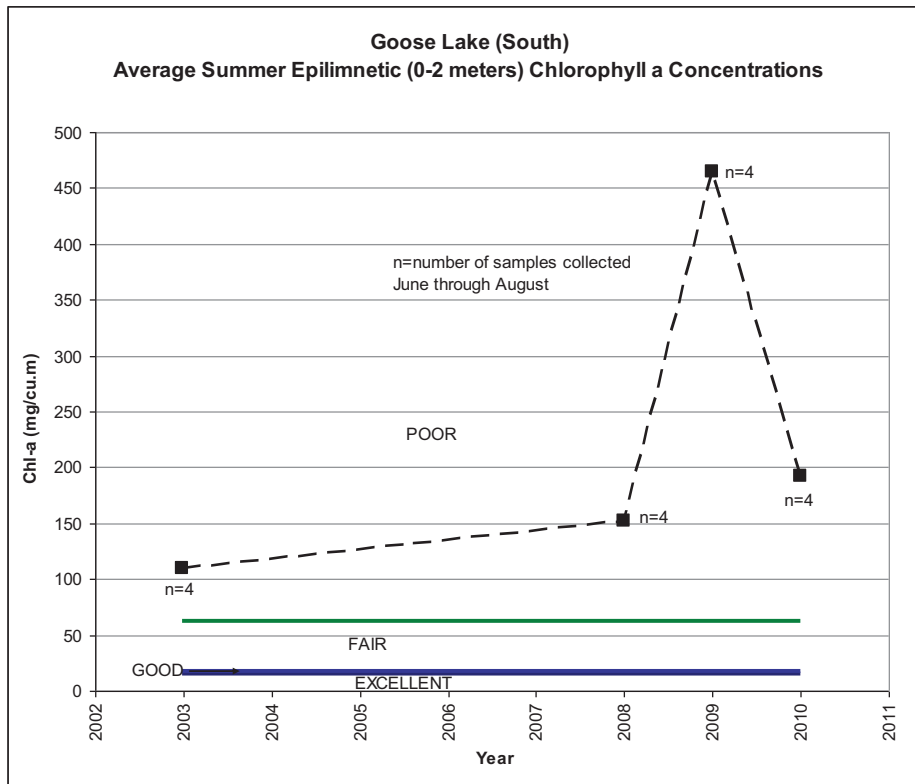

**Goose Lake**

GOOSE LAKE (NORTH)  
SUMMER AVERAGE WATER CLARITY  
Valley Branch Watershed District

**GOOSE LAKE (NORTH)  
HISTORIC WATER QUALITY DATA  
Valley Branch Watershed District**

**GOOSE LAKE (NORTH)  
HISTORIC WATER QUALITY DATA  
Valley Branch Watershed District**

GOOSE LAKE (SOUTH)  
SUMMER AVERAGE WATER CLARITY  
Valley Branch Watershed District

**GOOSE LAKE (SOUTH)  
HISTORIC WATER QUALITY DATA  
Valley Branch Watershed District**

**GOOSE LAKE (SOUTH)  
HISTORIC WATER QUALITY DATA  
Valley Branch Watershed District**