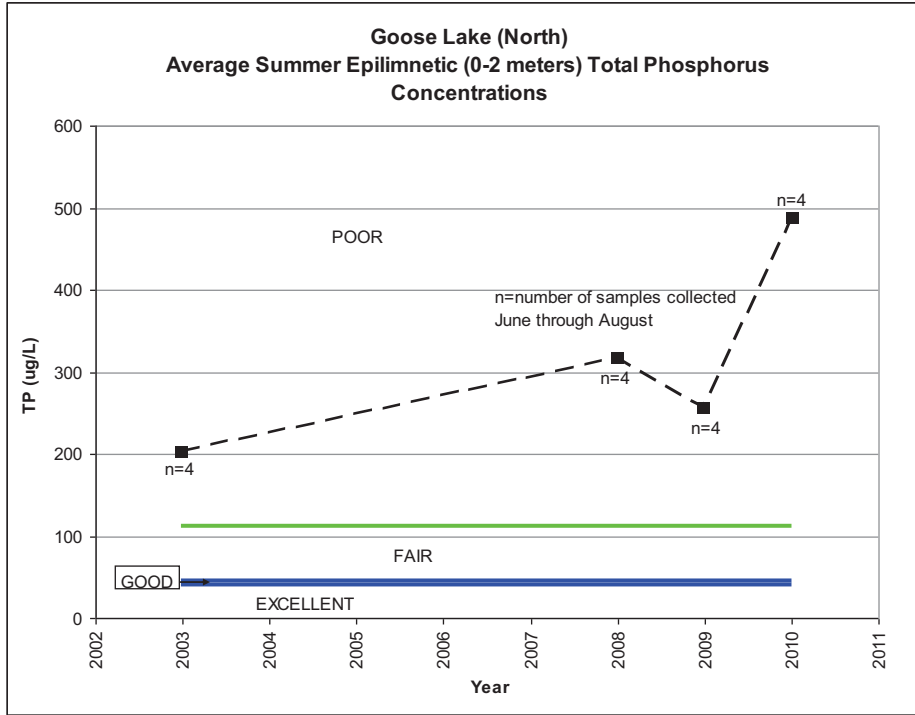

**Goose Lake**

GOOSE LAKE (NORTH)  
SUMMER AVERAGE WATER CLARITY  
Valley Branch Watershed District

**GOOSE LAKE (NORTH)  
HISTORIC WATER QUALITY DATA  
Valley Branch Watershed District**

**GOOSE LAKE (NORTH)  
HISTORIC WATER QUALITY DATA  
Valley Branch Watershed District**

GOOSE LAKE (SOUTH)  
SUMMER AVERAGE WATER CLARITY  
Valley Branch Watershed District

**GOOSE LAKE (SOUTH)  
HISTORIC WATER QUALITY DATA  
Valley Branch Watershed District**

**GOOSE LAKE (SOUTH)  
HISTORIC WATER QUALITY DATA  
Valley Branch Watershed District**