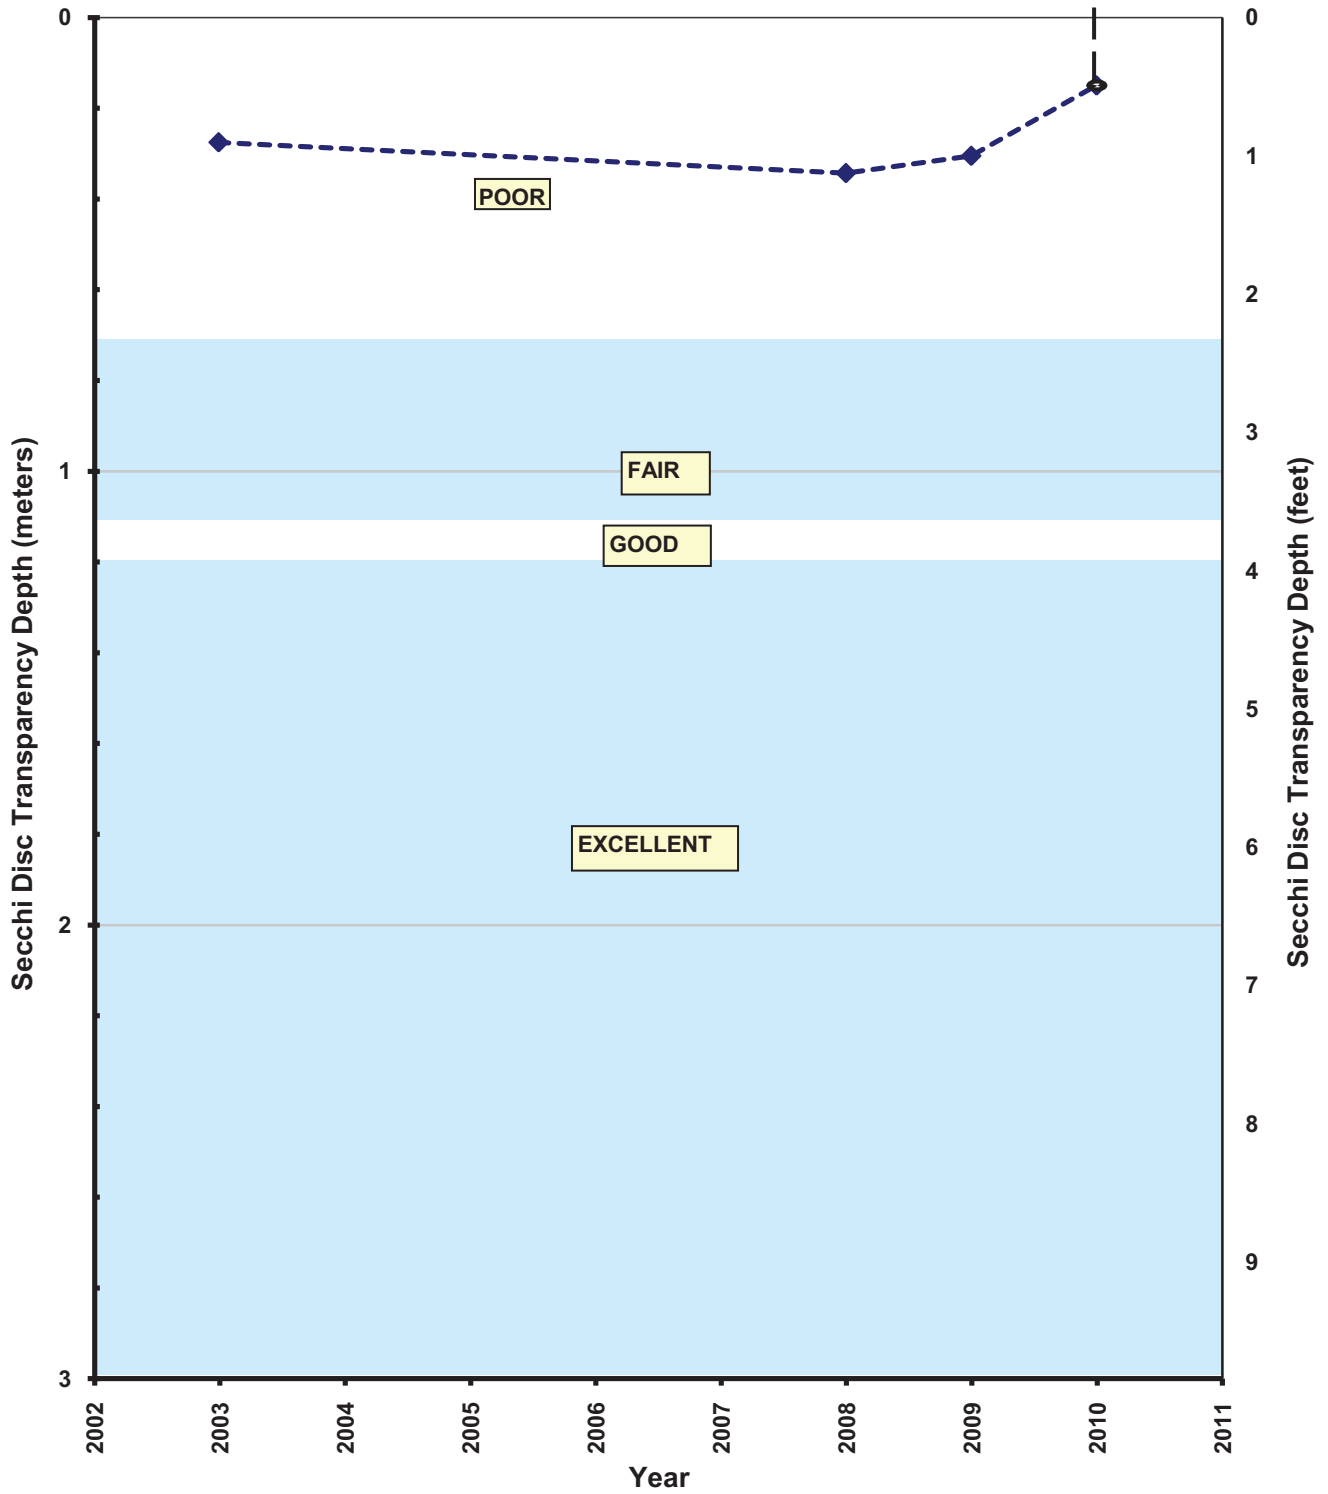

**Goose Lake**

GOOSE LAKE (NORTH)  
SUMMER AVERAGE WATER CLARITY  
Valley Branch Watershed District

**GOOSE LAKE (NORTH)  
HISTORIC WATER QUALITY DATA  
Valley Branch Watershed District**

**GOOSE LAKE (NORTH)  
HISTORIC WATER QUALITY DATA  
Valley Branch Watershed District**

GOOSE LAKE (SOUTH)  
SUMMER AVERAGE WATER CLARITY  
Valley Branch Watershed District

**GOOSE LAKE (SOUTH)  
HISTORIC WATER QUALITY DATA  
Valley Branch Watershed District**

**GOOSE LAKE (SOUTH)  
HISTORIC WATER QUALITY DATA  
Valley Branch Watershed District**