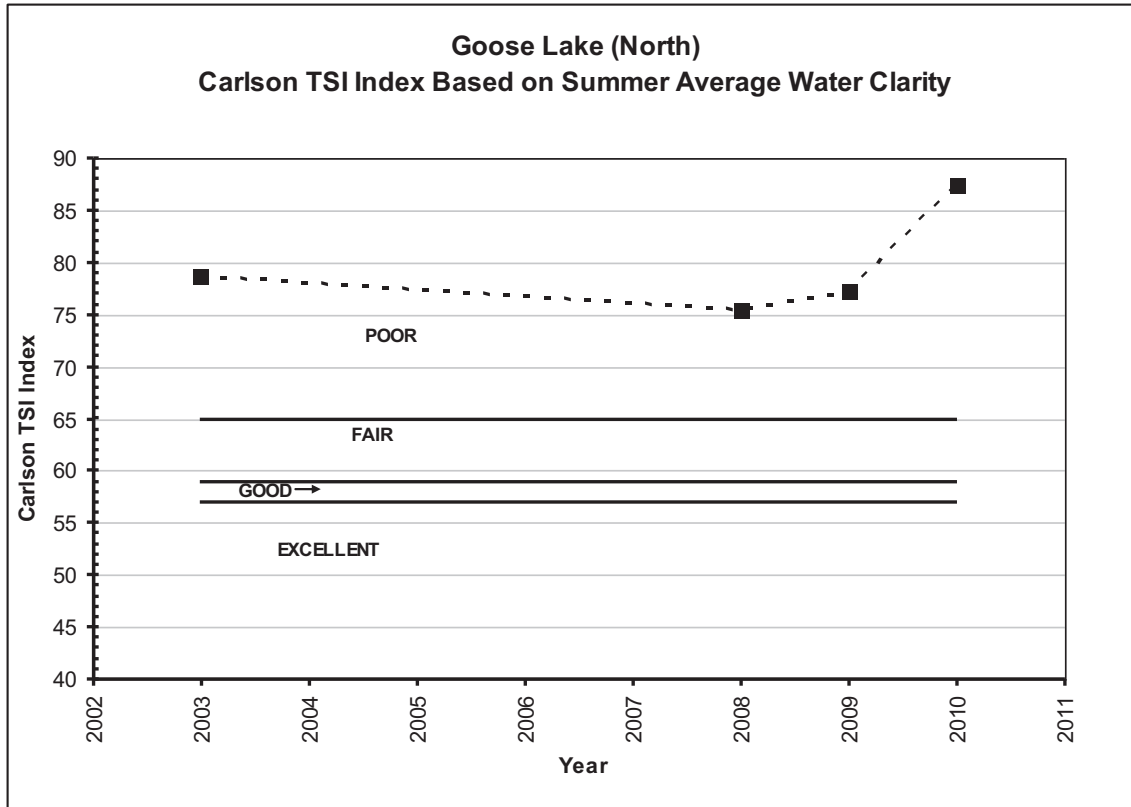

**Goose Lake**

GOOSE LAKE (NORTH)  
SUMMER AVERAGE WATER CLARITY  
Valley Branch Watershed District

**GOOSE LAKE (NORTH)  
HISTORIC WATER QUALITY DATA  
Valley Branch Watershed District**

**GOOSE LAKE (NORTH)  
HISTORIC WATER QUALITY DATA  
Valley Branch Watershed District**

GOOSE LAKE (SOUTH)  
SUMMER AVERAGE WATER CLARITY  
Valley Branch Watershed District

**GOOSE LAKE (SOUTH)  
HISTORIC WATER QUALITY DATA  
Valley Branch Watershed District**

**GOOSE LAKE (SOUTH)  
HISTORIC WATER QUALITY DATA  
Valley Branch Watershed District**