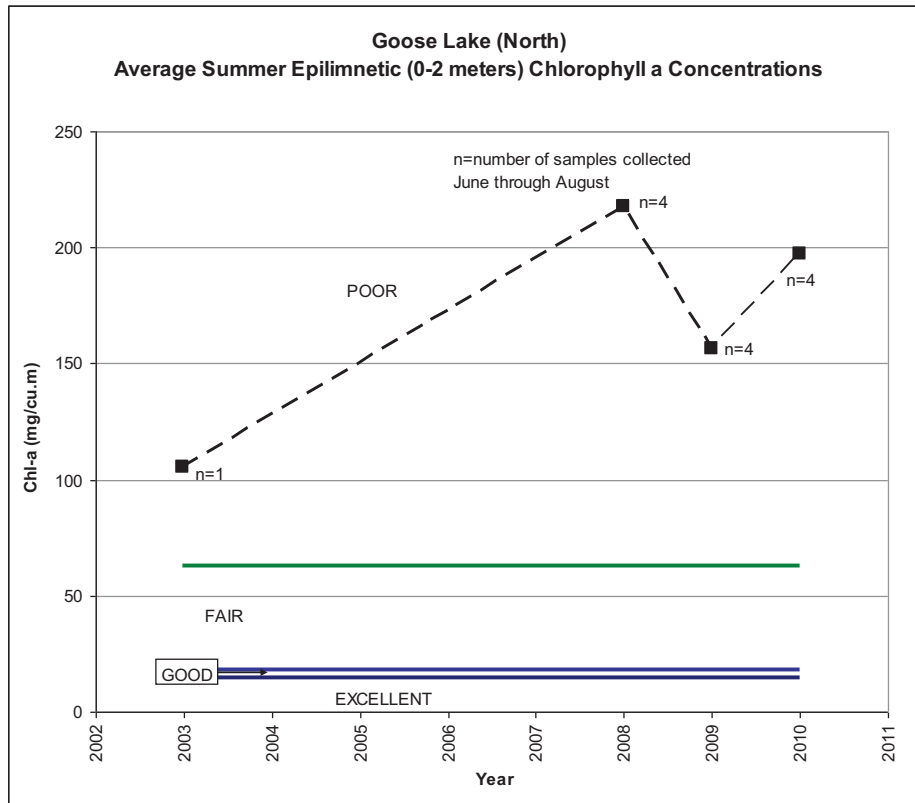

**Goose Lake**

GOOSE LAKE (NORTH)  
SUMMER AVERAGE WATER CLARITY  
Valley Branch Watershed District

**GOOSE LAKE (NORTH)  
HISTORIC WATER QUALITY DATA  
Valley Branch Watershed District**

**GOOSE LAKE (NORTH)  
HISTORIC WATER QUALITY DATA  
Valley Branch Watershed District**

GOOSE LAKE (SOUTH)  
SUMMER AVERAGE WATER CLARITY  
Valley Branch Watershed District

**GOOSE LAKE (SOUTH)  
HISTORIC WATER QUALITY DATA  
Valley Branch Watershed District**

**GOOSE LAKE (SOUTH)  
HISTORIC WATER QUALITY DATA  
Valley Branch Watershed District**