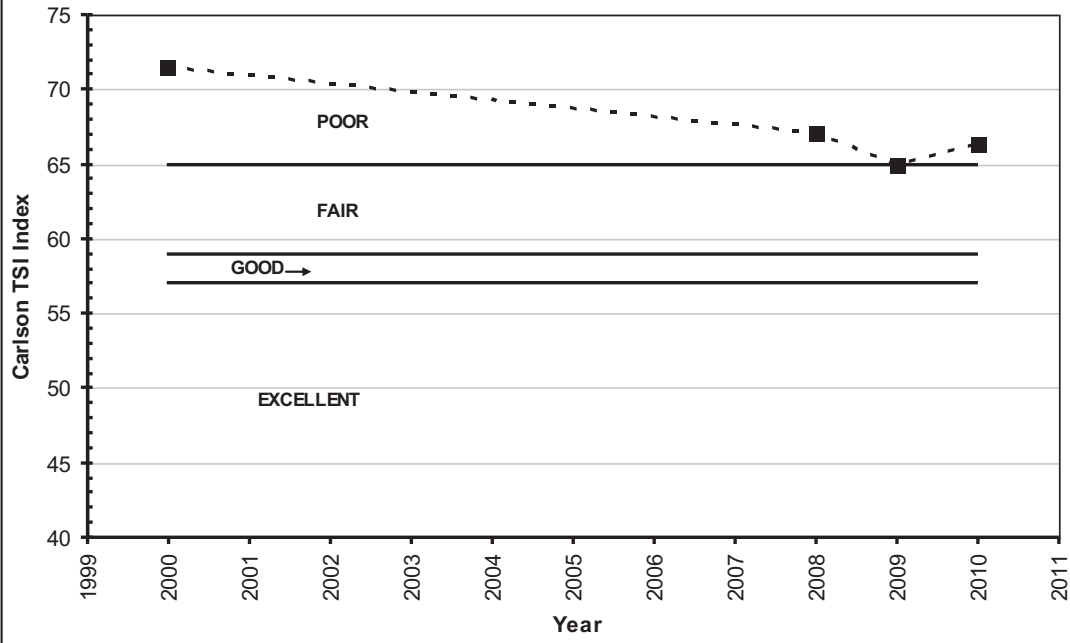

## **Fahlstrom Pond**

Figure

FAHLSTROM POND - WEST BASIN  
SUMMER AVERAGE WATER CLARITY  
Valley Branch Watershed District

**FAHLSTROM POND – WEST BASIN  
HISTORIC WATER QUALITY DATA  
Valley Branch Watershed District**

Fahlstrom Pond - West Basin  
Carlson TSI Index Based on Summer Average Water Clarity

**FAHLSTROM POND – WEST BASIN  
HISTORIC WATER QUALITY DATA  
Valley Branch Watershed District**

Figure

FAHLSTROM POND - EAST BASIN  
SUMMER AVERAGE WATER CLARITY  
Valley Branch Watershed District