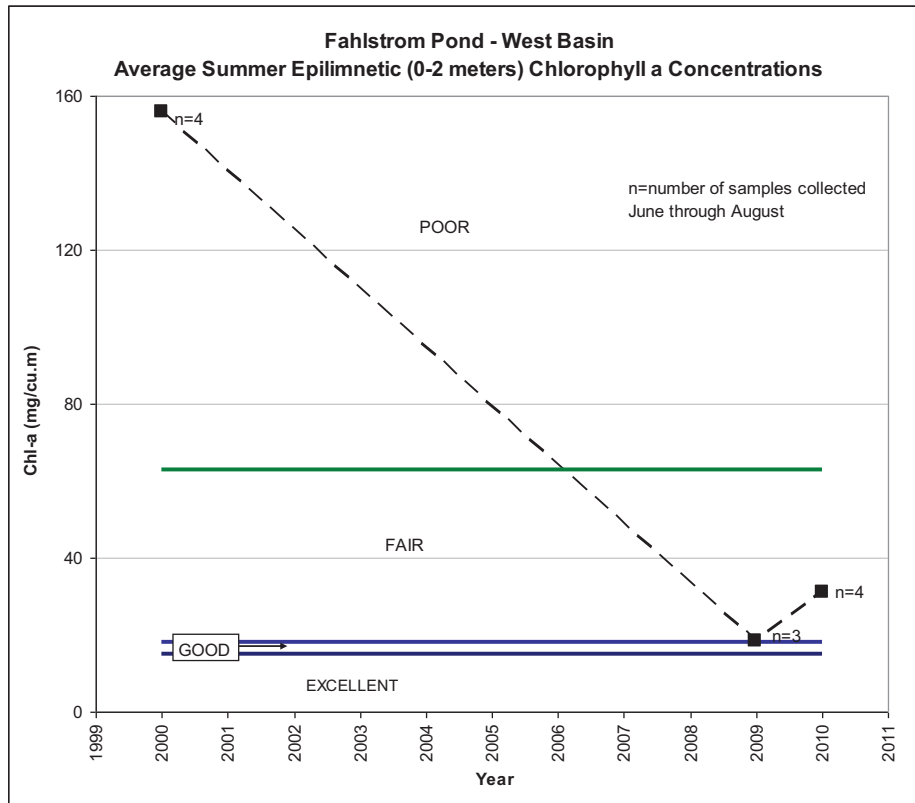

## **Fahlstrom Pond**

Figure

FAHLSTROM POND - WEST BASIN  
SUMMER AVERAGE WATER CLARITY  
Valley Branch Watershed District

**FAHLSTROM POND – WEST BASIN  
HISTORIC WATER QUALITY DATA  
Valley Branch Watershed District**

Fahlstrom Pond - West Basin  
Carlson TSI Index Based on Summer Average Water Clarity

**FAHLSTROM POND – WEST BASIN  
HISTORIC WATER QUALITY DATA  
Valley Branch Watershed District**

Figure

FAHLSTROM POND - EAST BASIN  
SUMMER AVERAGE WATER CLARITY  
Valley Branch Watershed District

**FAHLSTROM POND – EAST BASIN  
HISTORIC WATER QUALITY DATA  
Valley Branch Watershed District**

**Fahlstrom Pond - East Basin  
Carlson TSI Index Based on Summer Average Water Clarity**

**FAHLSTROM POND – EAST BASIN  
HISTORIC WATER QUALITY DATA  
Valley Branch Watershed District**