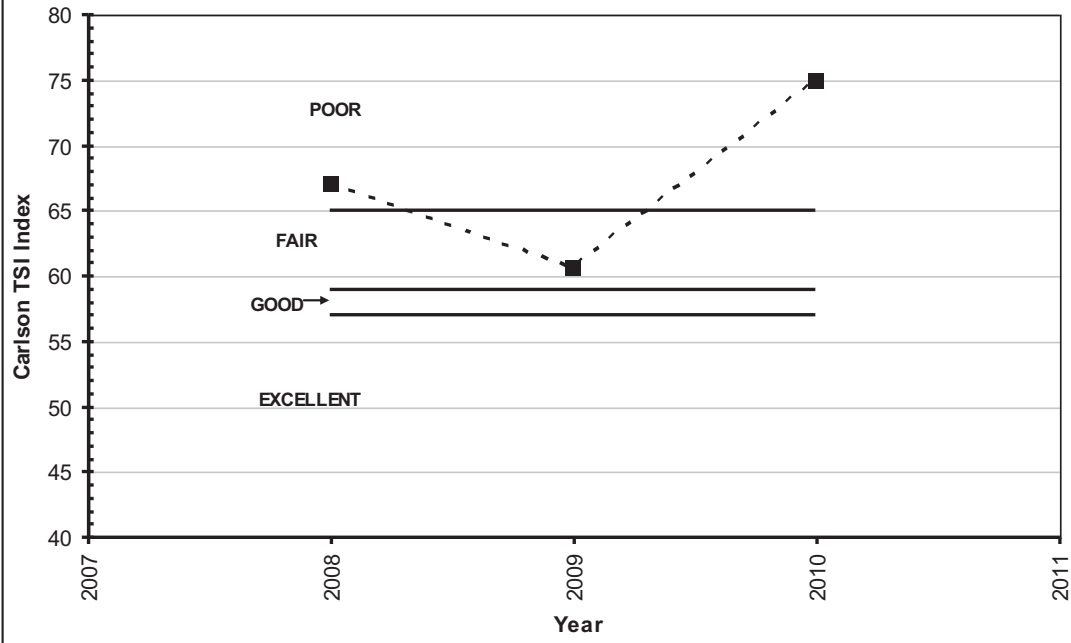

## **Fahlstrom Pond**

Figure

FAHLSTROM POND - WEST BASIN  
SUMMER AVERAGE WATER CLARITY  
Valley Branch Watershed District

**FAHLSTROM POND – WEST BASIN  
HISTORIC WATER QUALITY DATA  
Valley Branch Watershed District**

Fahlstrom Pond - West Basin  
Carlson TSI Index Based on Summer Average Water Clarity

**FAHLSTROM POND – WEST BASIN  
HISTORIC WATER QUALITY DATA  
Valley Branch Watershed District**

Figure

FAHLSTROM POND - EAST BASIN  
SUMMER AVERAGE WATER CLARITY  
Valley Branch Watershed District

**FAHLSTROM POND – EAST BASIN  
HISTORIC WATER QUALITY DATA  
Valley Branch Watershed District**

**Fahlstrom Pond - East Basin  
Carlson TSI Index Based on Summer Average Water Clarity**

**FAHLSTROM POND – EAST BASIN  
HISTORIC WATER QUALITY DATA  
Valley Branch Watershed District**