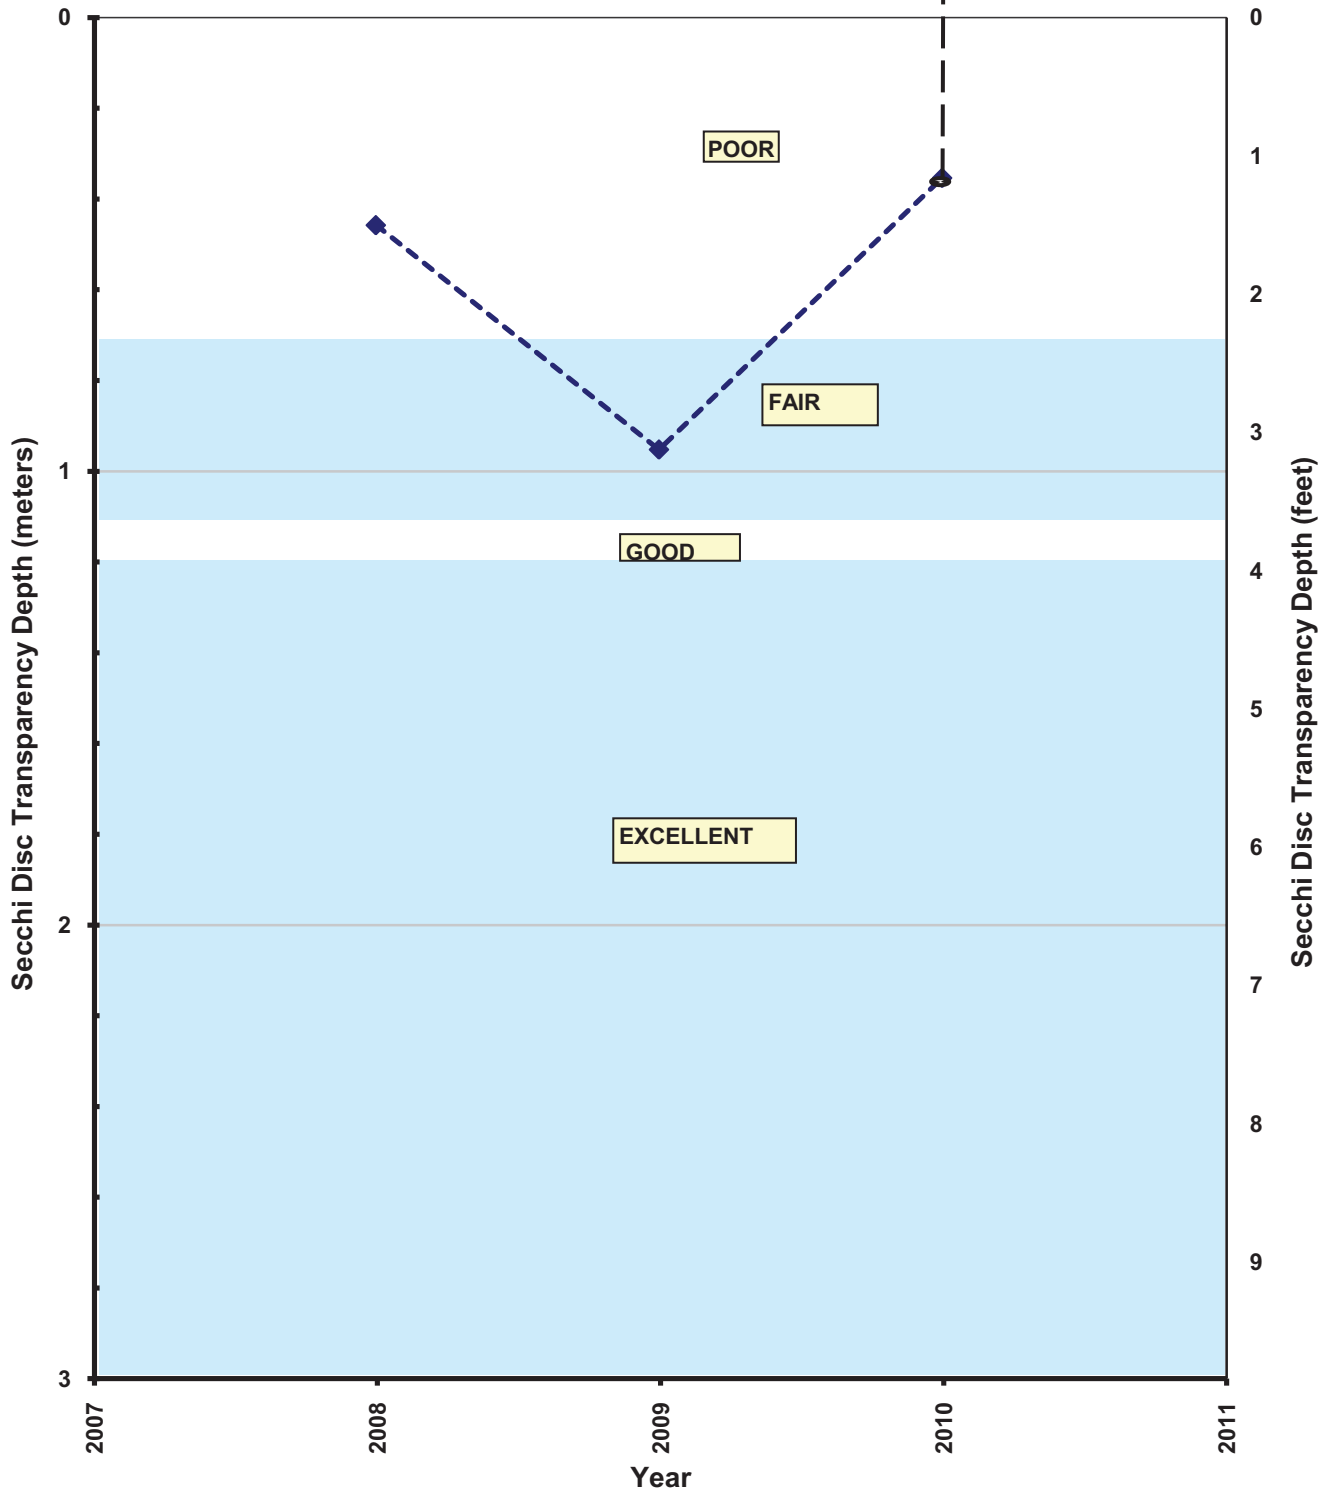

## **Fahlstrom Pond**

Figure

FAHLSTROM POND - WEST BASIN  
SUMMER AVERAGE WATER CLARITY  
Valley Branch Watershed District

**FAHLSTROM POND – WEST BASIN  
HISTORIC WATER QUALITY DATA  
Valley Branch Watershed District**

Fahlstrom Pond - West Basin  
Carlson TSI Index Based on Summer Average Water Clarity

**FAHLSTROM POND – WEST BASIN  
HISTORIC WATER QUALITY DATA  
Valley Branch Watershed District**

Figure

FAHLSTROM POND - EAST BASIN  
SUMMER AVERAGE WATER CLARITY  
Valley Branch Watershed District

**FAHLSTROM POND – EAST BASIN  
HISTORIC WATER QUALITY DATA  
Valley Branch Watershed District**

**Fahlstrom Pond - East Basin  
Carlson TSI Index Based on Summer Average Water Clarity**

**FAHLSTROM POND – EAST BASIN  
HISTORIC WATER QUALITY DATA  
Valley Branch Watershed District**