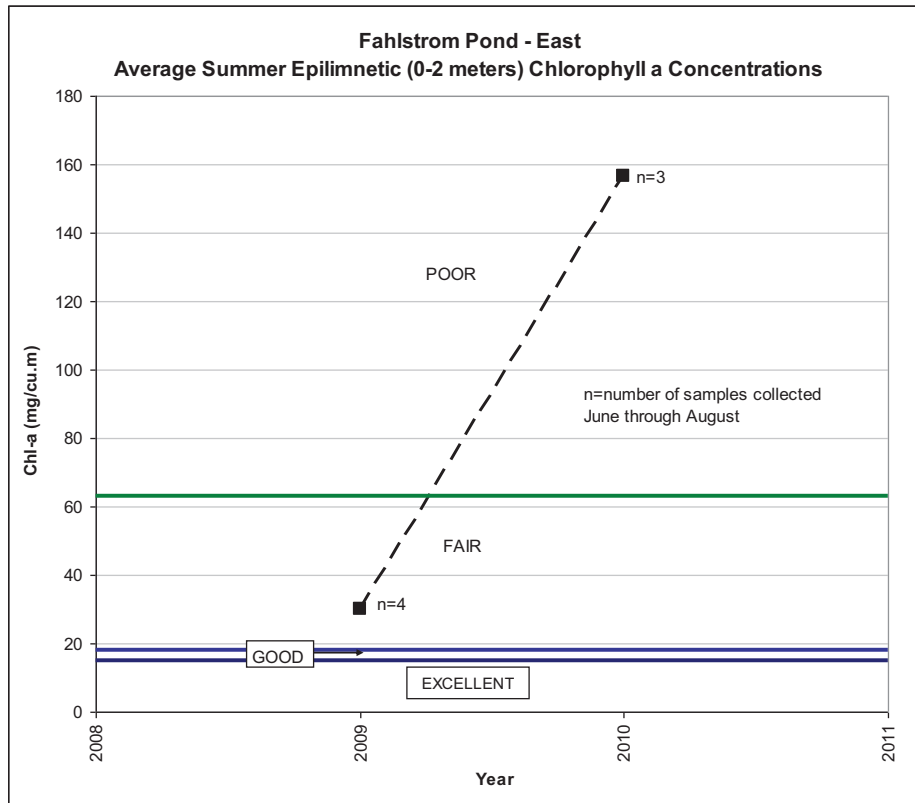

## **Fahlstrom Pond**

Figure

FAHLSTROM POND - WEST BASIN  
SUMMER AVERAGE WATER CLARITY  
Valley Branch Watershed District

**FAHLSTROM POND – WEST BASIN  
HISTORIC WATER QUALITY DATA  
Valley Branch Watershed District**

Fahlstrom Pond - West Basin  
Carlson TSI Index Based on Summer Average Water Clarity

**FAHLSTROM POND – WEST BASIN  
HISTORIC WATER QUALITY DATA  
Valley Branch Watershed District**

Figure

FAHLSTROM POND - EAST BASIN  
SUMMER AVERAGE WATER CLARITY  
Valley Branch Watershed District

**FAHLSTROM POND – EAST BASIN  
HISTORIC WATER QUALITY DATA  
Valley Branch Watershed District**

**Fahlstrom Pond - East Basin  
Carlson TSI Index Based on Summer Average Water Clarity**

**FAHLSTROM POND – EAST BASIN  
HISTORIC WATER QUALITY DATA  
Valley Branch Watershed District**