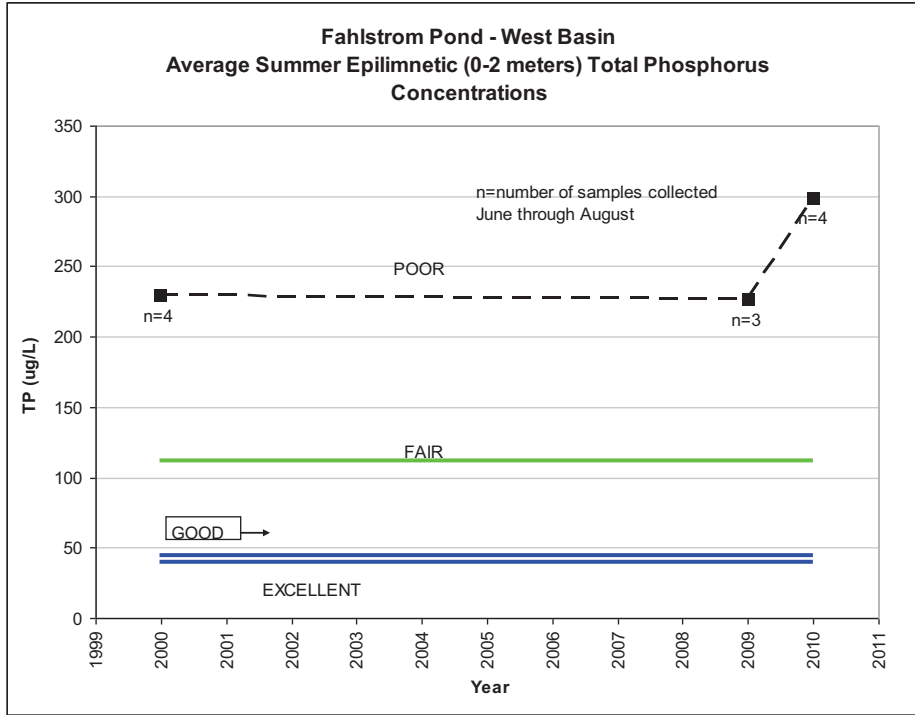

## **Fahlstrom Pond**

Figure

FAHLSTROM POND - WEST BASIN  
SUMMER AVERAGE WATER CLARITY  
Valley Branch Watershed District

**FAHLSTROM POND – WEST BASIN  
HISTORIC WATER QUALITY DATA  
Valley Branch Watershed District**

Fahlstrom Pond - West Basin  
Carlson TSI Index Based on Summer Average Water Clarity

**FAHLSTROM POND – WEST BASIN  
HISTORIC WATER QUALITY DATA  
Valley Branch Watershed District**

Figure

FAHLSTROM POND - EAST BASIN  
SUMMER AVERAGE WATER CLARITY  
Valley Branch Watershed District

**FAHLSTROM POND – EAST BASIN  
HISTORIC WATER QUALITY DATA  
Valley Branch Watershed District**

**Fahlstrom Pond - East Basin  
Carlson TSI Index Based on Summer Average Water Clarity**

**FAHLSTROM POND – EAST BASIN  
HISTORIC WATER QUALITY DATA  
Valley Branch Watershed District**