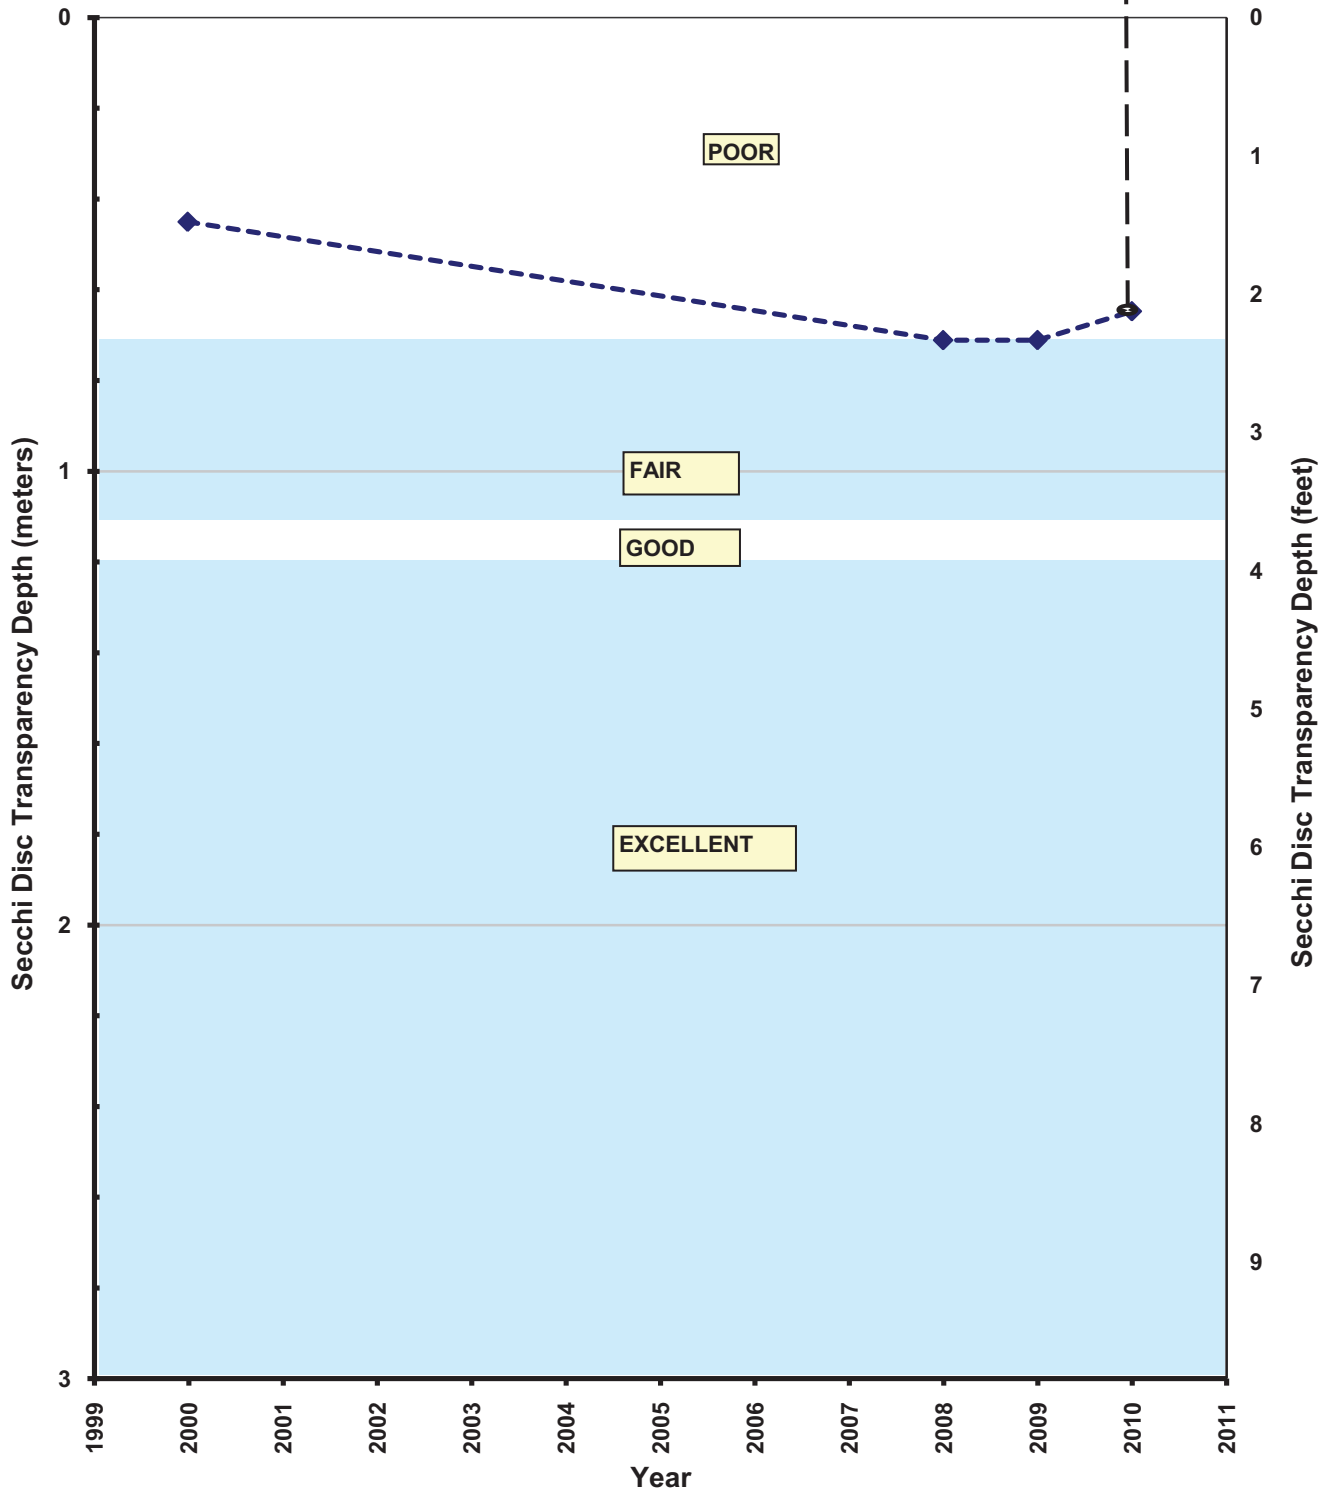

## **Fahlstrom Pond**

Figure

FAHLSTROM POND - WEST BASIN  
SUMMER AVERAGE WATER CLARITY  
Valley Branch Watershed District

**FAHLSTROM POND – WEST BASIN  
HISTORIC WATER QUALITY DATA  
Valley Branch Watershed District**

Fahlstrom Pond - West Basin  
Carlson TSI Index Based on Summer Average Water Clarity

**FAHLSTROM POND – WEST BASIN  
HISTORIC WATER QUALITY DATA  
Valley Branch Watershed District**

Figure

FAHLSTROM POND - EAST BASIN  
SUMMER AVERAGE WATER CLARITY  
Valley Branch Watershed District

**FAHLSTROM POND – EAST BASIN  
HISTORIC WATER QUALITY DATA  
Valley Branch Watershed District**

**Fahlstrom Pond - East Basin  
Carlson TSI Index Based on Summer Average Water Clarity**

**FAHLSTROM POND – EAST BASIN  
HISTORIC WATER QUALITY DATA  
Valley Branch Watershed District**