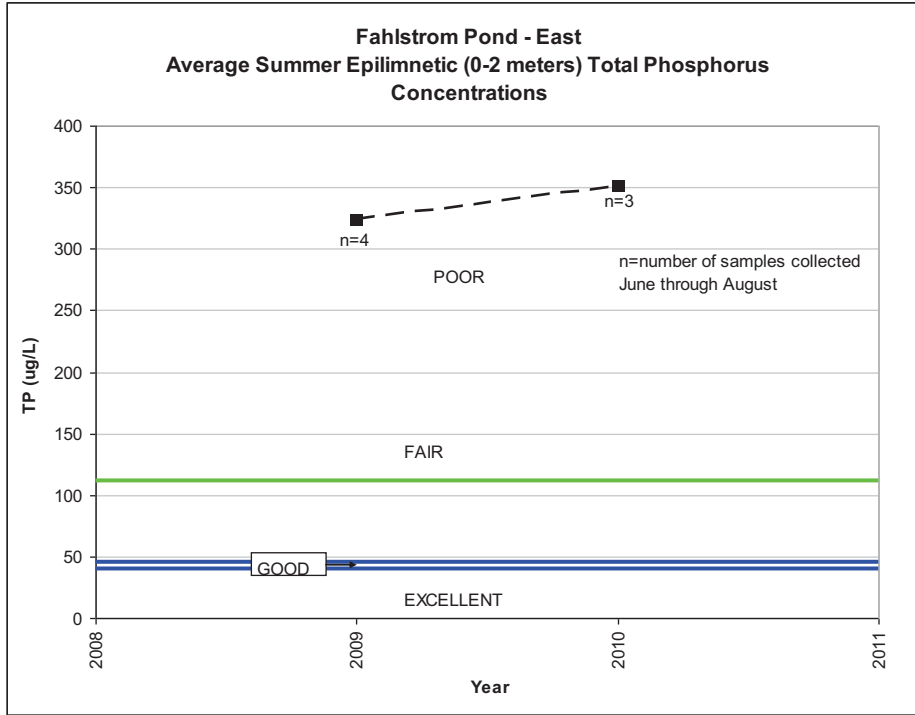

## **Fahlstrom Pond**

Figure

FAHLSTROM POND - WEST BASIN  
SUMMER AVERAGE WATER CLARITY  
Valley Branch Watershed District

**FAHLSTROM POND – WEST BASIN  
HISTORIC WATER QUALITY DATA  
Valley Branch Watershed District**

Fahlstrom Pond - West Basin  
Carlson TSI Index Based on Summer Average Water Clarity

**FAHLSTROM POND – WEST BASIN  
HISTORIC WATER QUALITY DATA  
Valley Branch Watershed District**

Figure

FAHLSTROM POND - EAST BASIN  
SUMMER AVERAGE WATER CLARITY  
Valley Branch Watershed District

**FAHLSTROM POND – EAST BASIN  
HISTORIC WATER QUALITY DATA  
Valley Branch Watershed District**

**Fahlstrom Pond - East Basin  
Carlson TSI Index Based on Summer Average Water Clarity**

**FAHLSTROM POND – EAST BASIN  
HISTORIC WATER QUALITY DATA  
Valley Branch Watershed District**