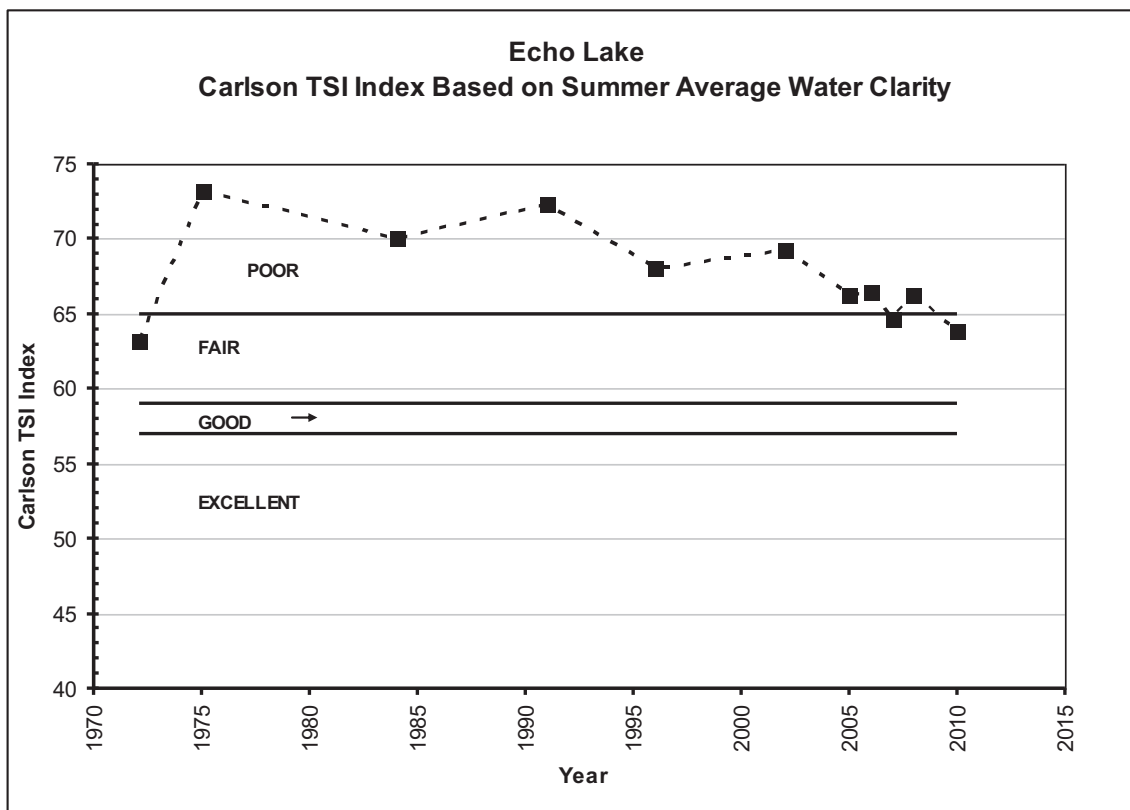

Echo Lake

ECHO LAKE
SUMMER AVERAGE WATER CLARITY
Valley Branch Watershed District

**ECHO LAKE
HISTORIC WATER QUALITY DATA
Valley Branch Watershed District**

**ECHO LAKE
HISTORIC WATER QUALITY DATA
Valley Branch Watershed District**