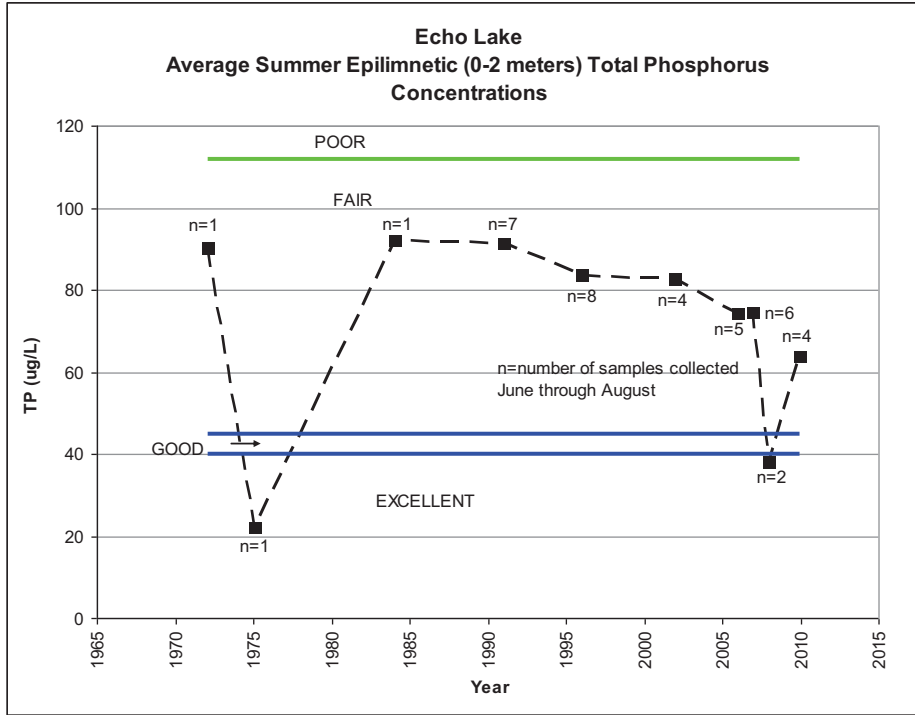

Echo Lake

ECHO LAKE
SUMMER AVERAGE WATER CLARITY
Valley Branch Watershed District

**ECHO LAKE
HISTORIC WATER QUALITY DATA
Valley Branch Watershed District**

**ECHO LAKE
HISTORIC WATER QUALITY DATA
Valley Branch Watershed District**