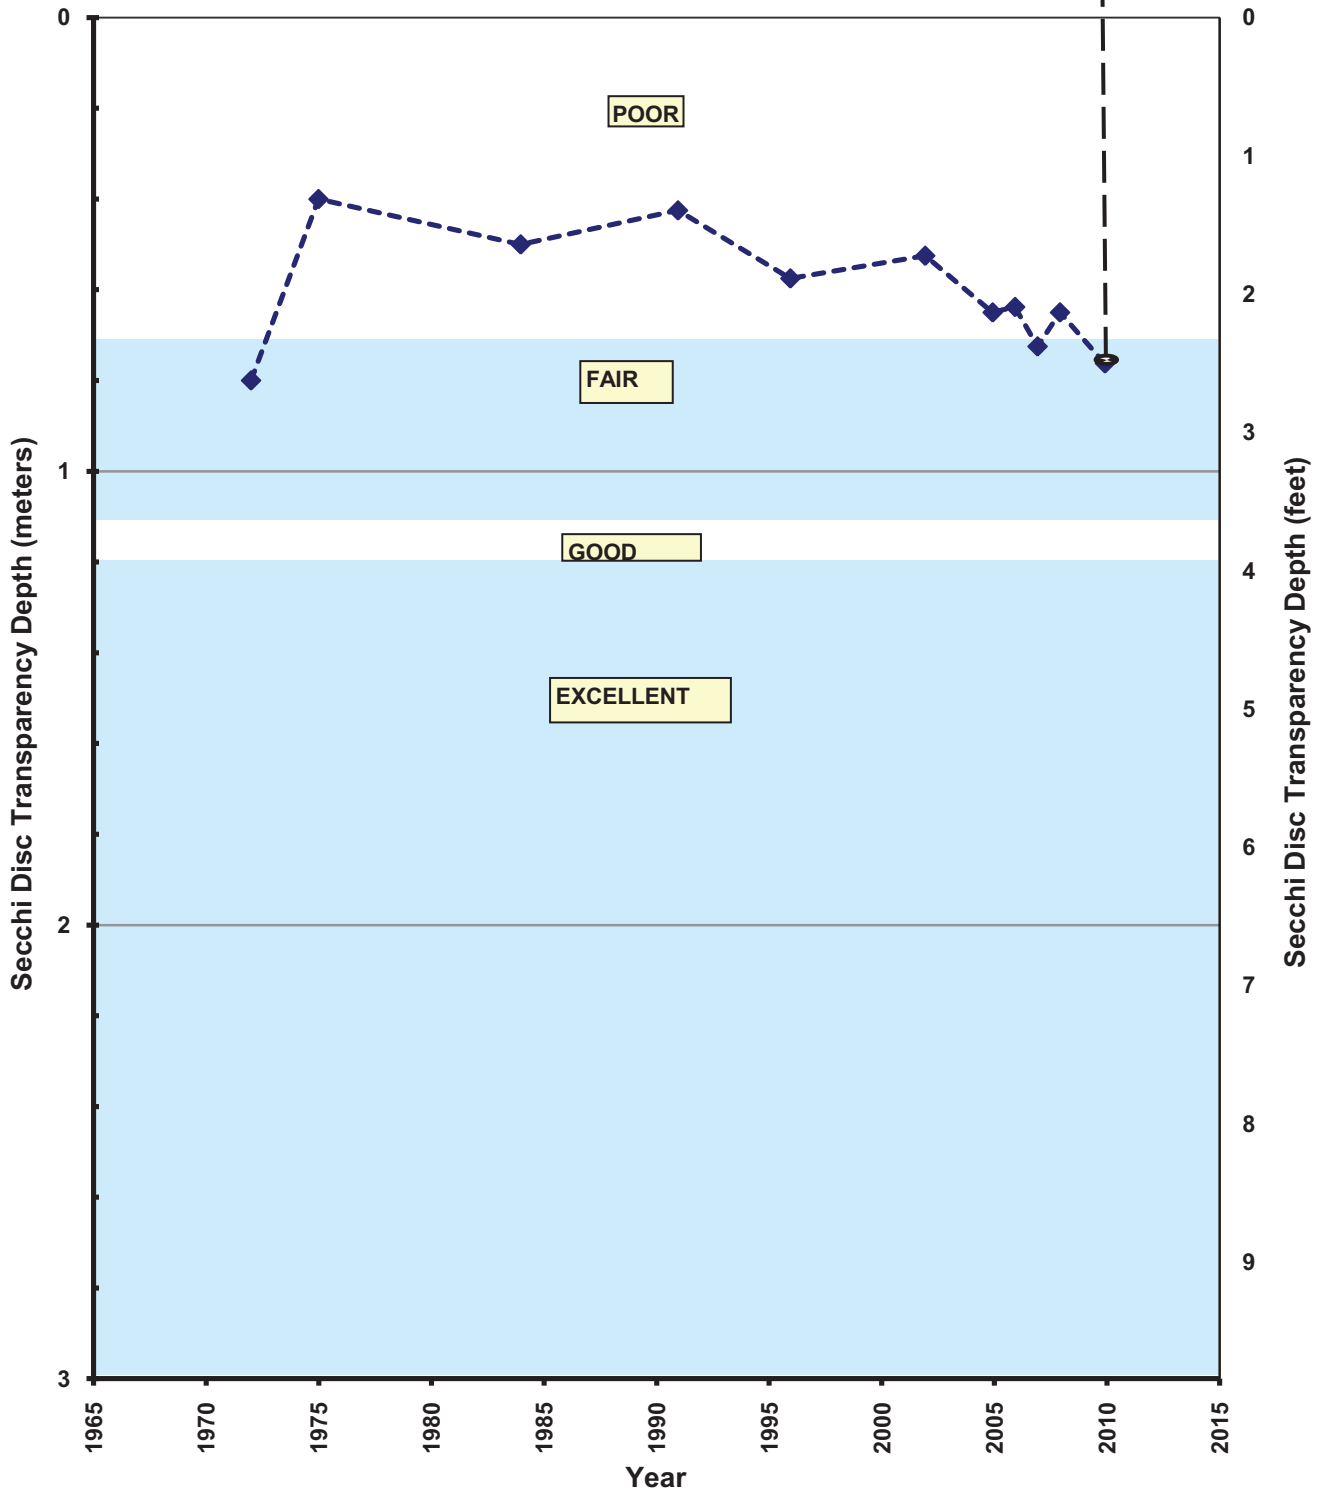

Echo Lake

ECHO LAKE
SUMMER AVERAGE WATER CLARITY
Valley Branch Watershed District

**ECHO LAKE
HISTORIC WATER QUALITY DATA
Valley Branch Watershed District**

**ECHO LAKE
HISTORIC WATER QUALITY DATA
Valley Branch Watershed District**