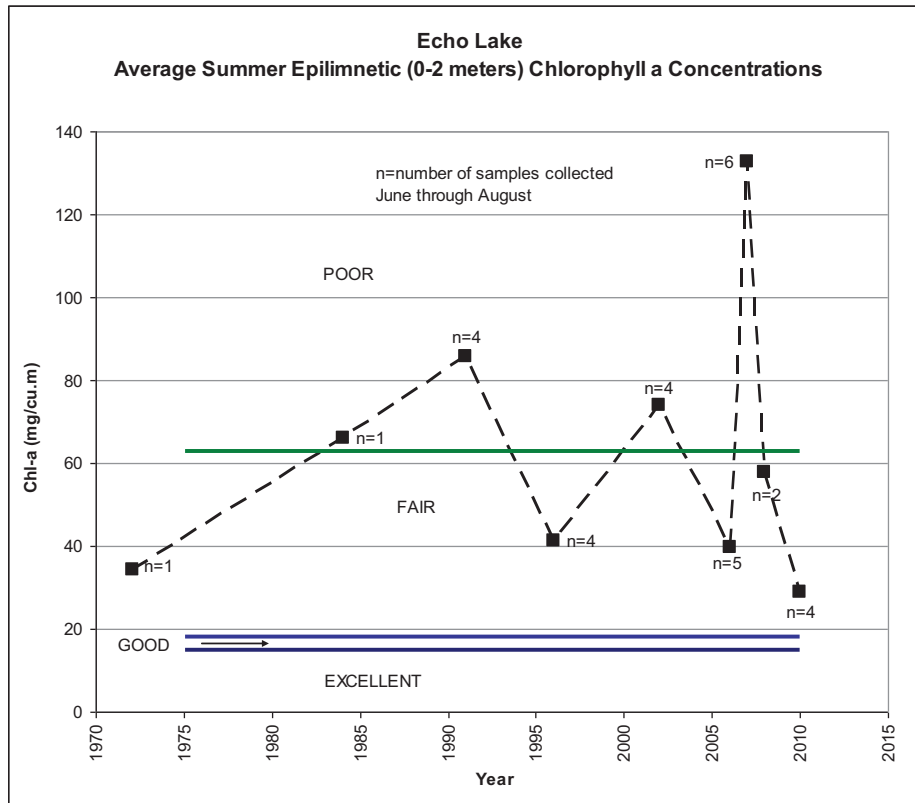

Echo Lake

ECHO LAKE
SUMMER AVERAGE WATER CLARITY
Valley Branch Watershed District

**ECHO LAKE
HISTORIC WATER QUALITY DATA
Valley Branch Watershed District**

**ECHO LAKE
HISTORIC WATER QUALITY DATA
Valley Branch Watershed District**