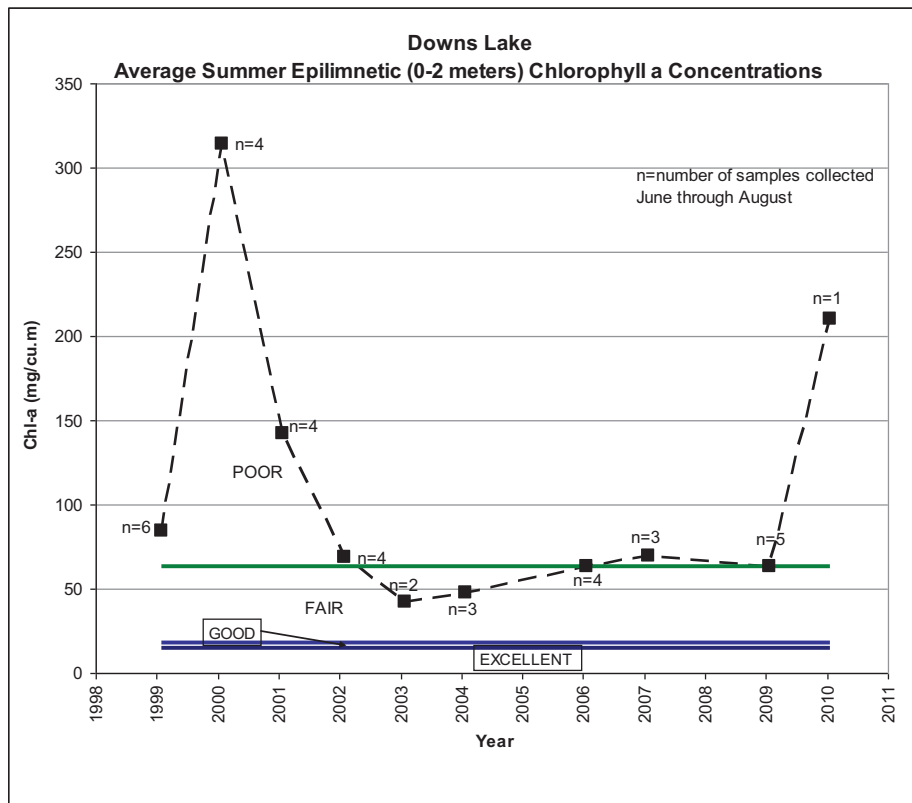

**Downs Lake**

**DOWNS LAKE  
SUMMER AVERAGE WATER CLARITY  
Valley Branch Watershed District**

**DOWNES LAKE  
HISTORIC WATER QUALITY DATA  
Valley Branch Watershed District**

**DOWNES LAKE  
HISTORIC WATER QUALITY DATA  
Valley Branch Watershed District**