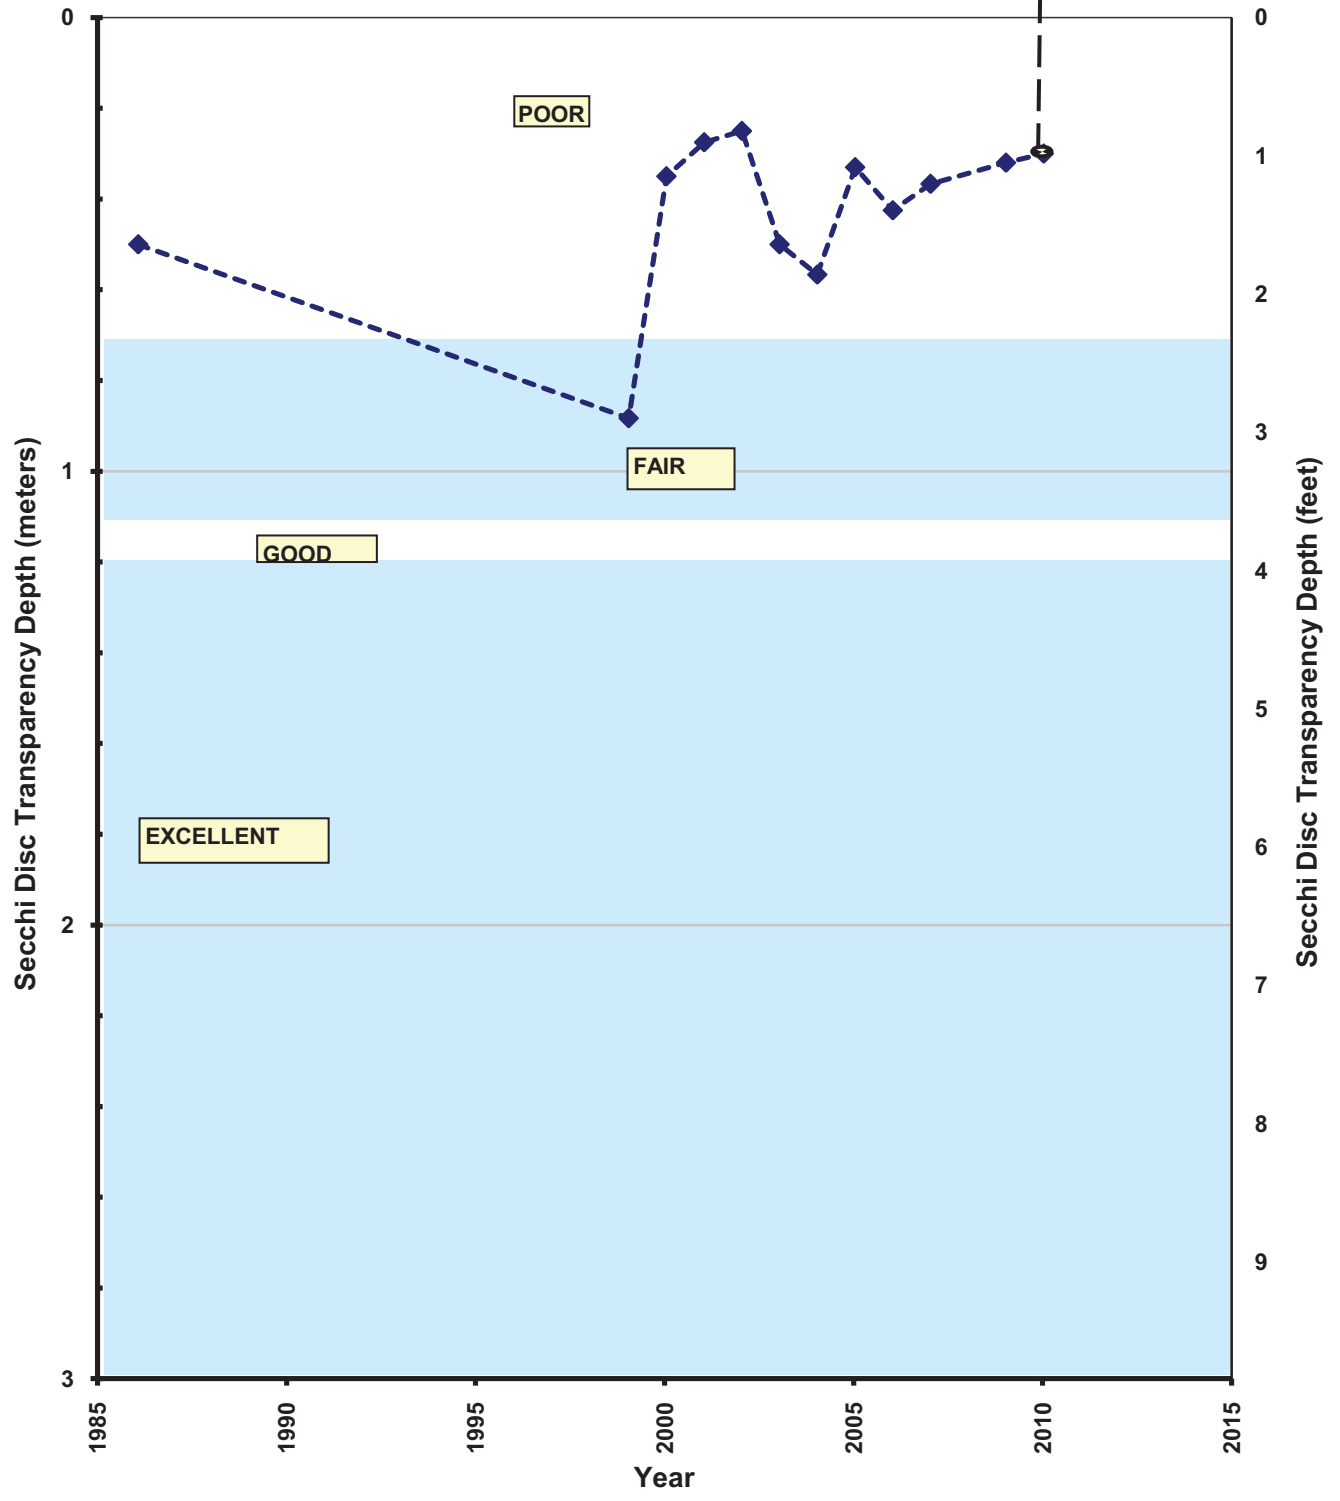

**Downs Lake**

**DOWNS LAKE  
SUMMER AVERAGE WATER CLARITY  
Valley Branch Watershed District**

**DOWNES LAKE  
HISTORIC WATER QUALITY DATA  
Valley Branch Watershed District**

**DOWNES LAKE  
HISTORIC WATER QUALITY DATA  
Valley Branch Watershed District**