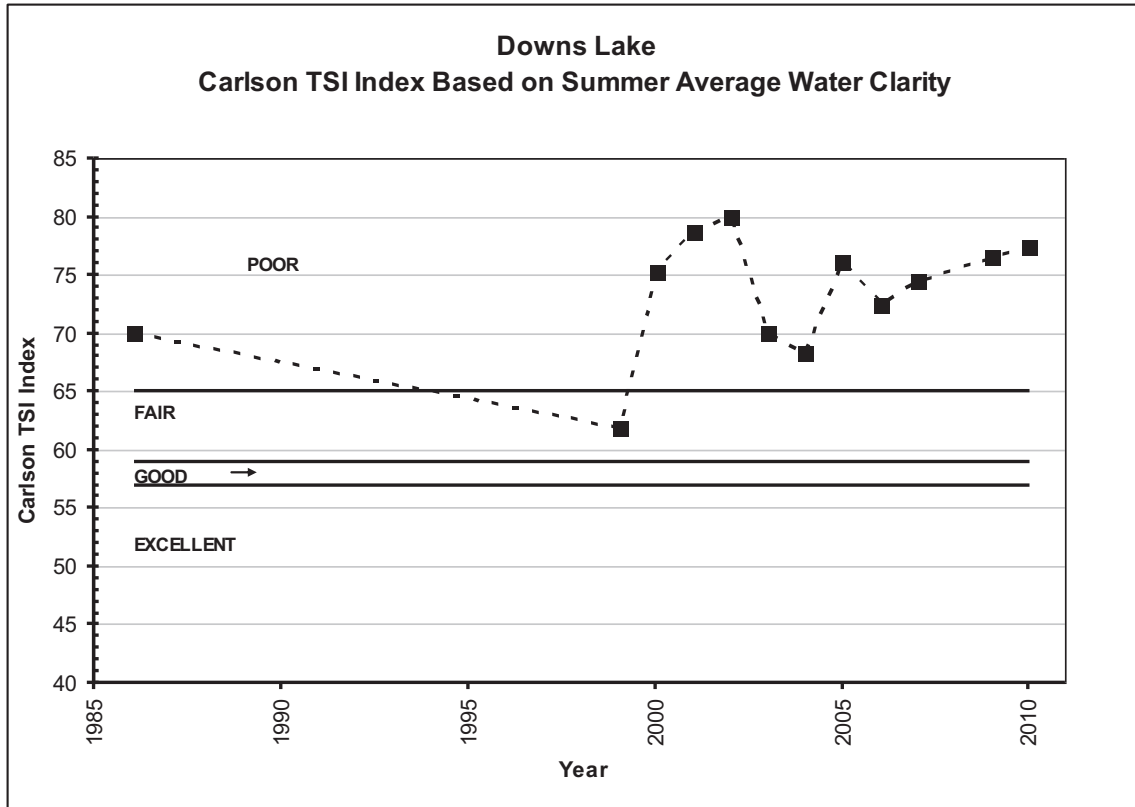

**Downs Lake**

**DOWNS LAKE  
SUMMER AVERAGE WATER CLARITY  
Valley Branch Watershed District**

**DOWNES LAKE  
HISTORIC WATER QUALITY DATA  
Valley Branch Watershed District**

**DOWNES LAKE  
HISTORIC WATER QUALITY DATA  
Valley Branch Watershed District**