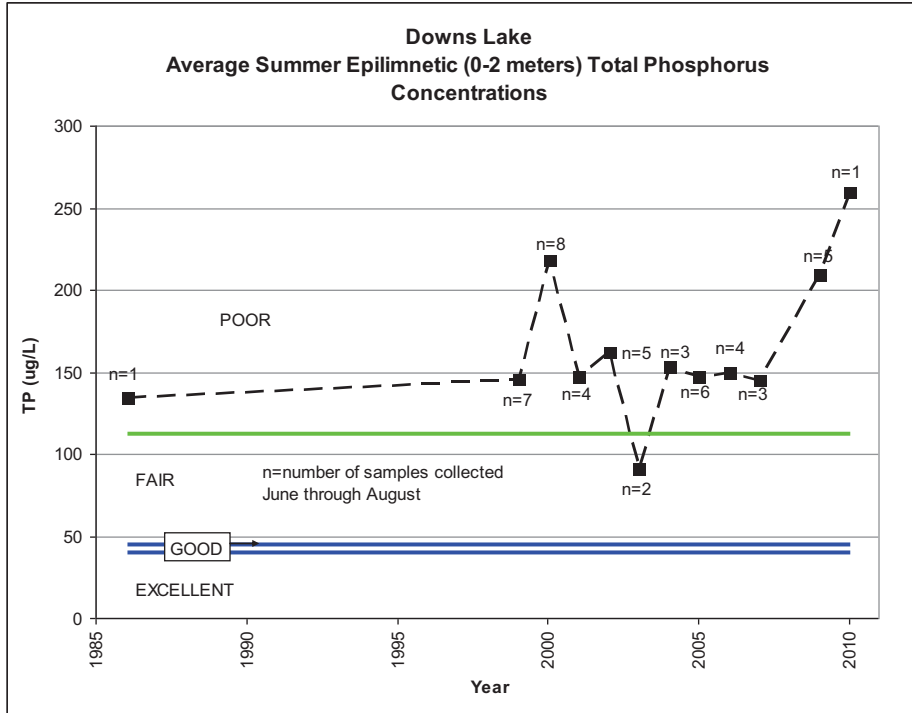

**Downs Lake**

**DOWNS LAKE  
SUMMER AVERAGE WATER CLARITY  
Valley Branch Watershed District**

**DOWNES LAKE  
HISTORIC WATER QUALITY DATA  
Valley Branch Watershed District**

**DOWNES LAKE  
HISTORIC WATER QUALITY DATA  
Valley Branch Watershed District**