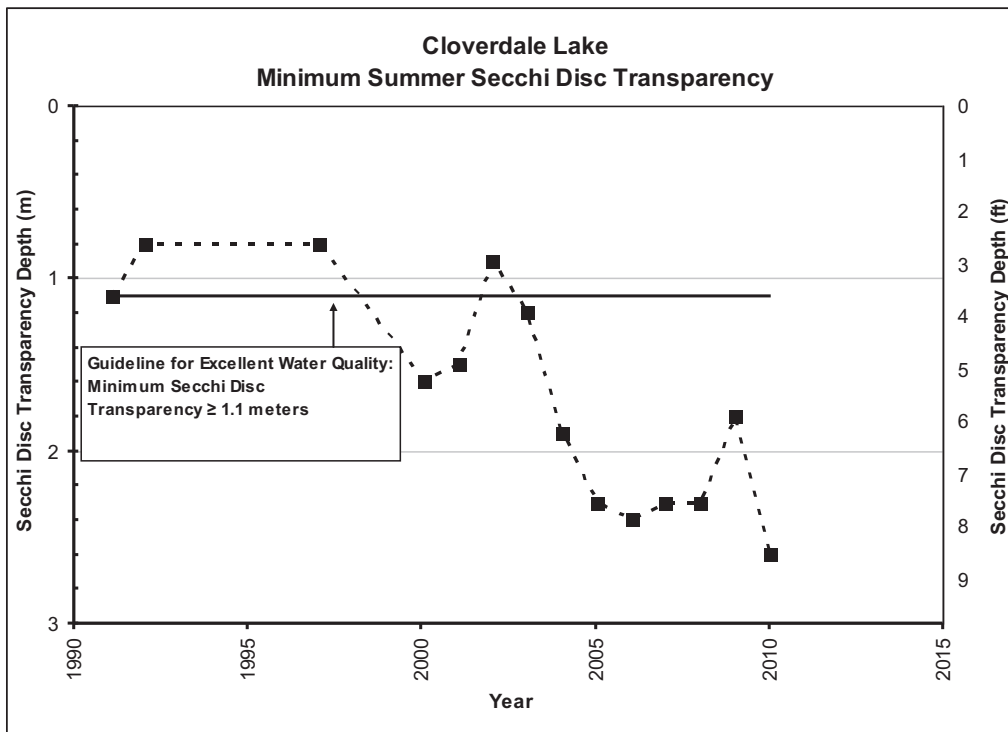

Cloverdale Lake

**CLOVERDALE LAKE
SUMMER AVERAGE WATER CLARITY
Valley Branch Watershed District**

**CLOVERDALE LAKE
HISTORIC WATER QUALITY DATA
Valley Branch Watershed District**

**CLOVERDALE LAKE
HISTORIC WATER QUALITY DATA
Valley Branch Watershed District**