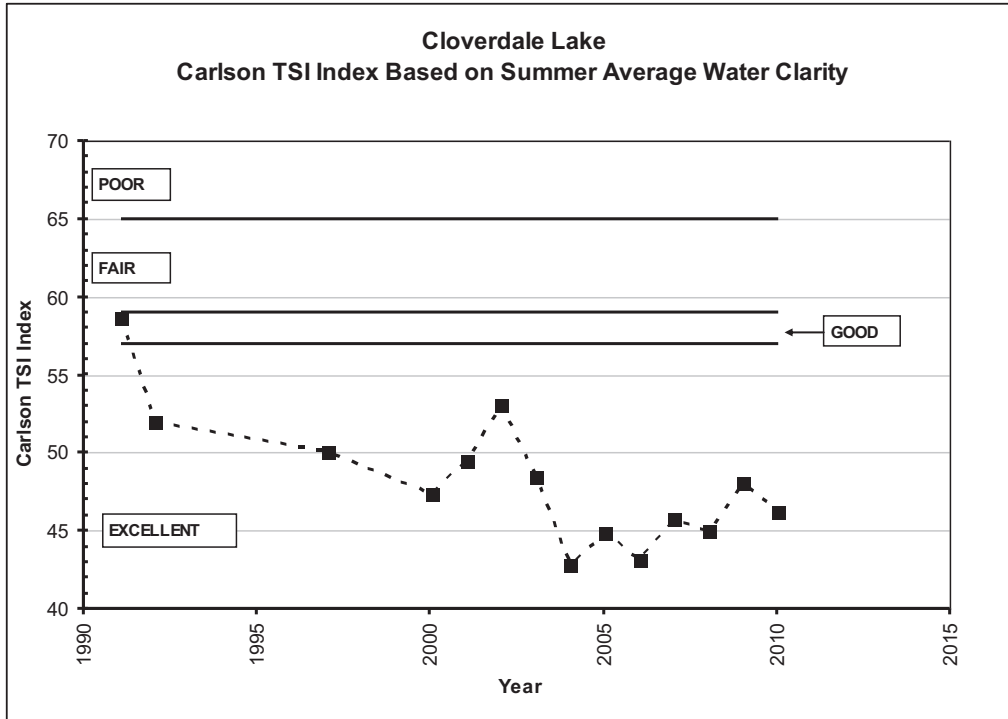

Cloverdale Lake

**CLOVERDALE LAKE
SUMMER AVERAGE WATER CLARITY
Valley Branch Watershed District**

**CLOVERDALE LAKE
HISTORIC WATER QUALITY DATA
Valley Branch Watershed District**

**CLOVERDALE LAKE
HISTORIC WATER QUALITY DATA
Valley Branch Watershed District**