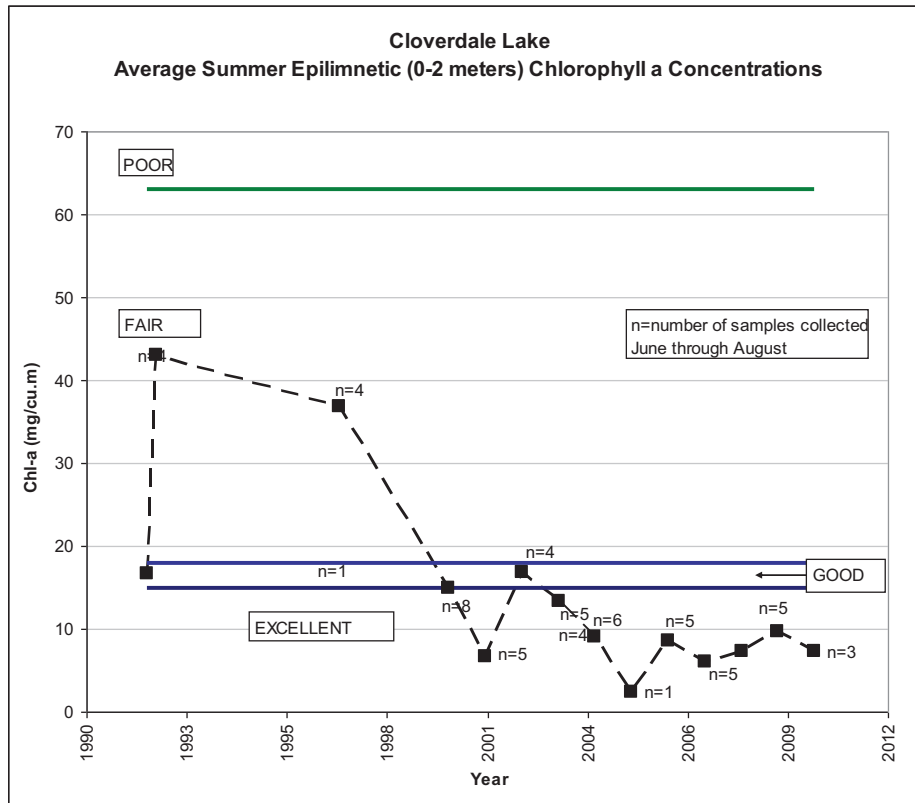

Cloverdale Lake

**CLOVERDALE LAKE
SUMMER AVERAGE WATER CLARITY
Valley Branch Watershed District**

**CLOVERDALE LAKE
HISTORIC WATER QUALITY DATA
Valley Branch Watershed District**

**CLOVERDALE LAKE
HISTORIC WATER QUALITY DATA
Valley Branch Watershed District**