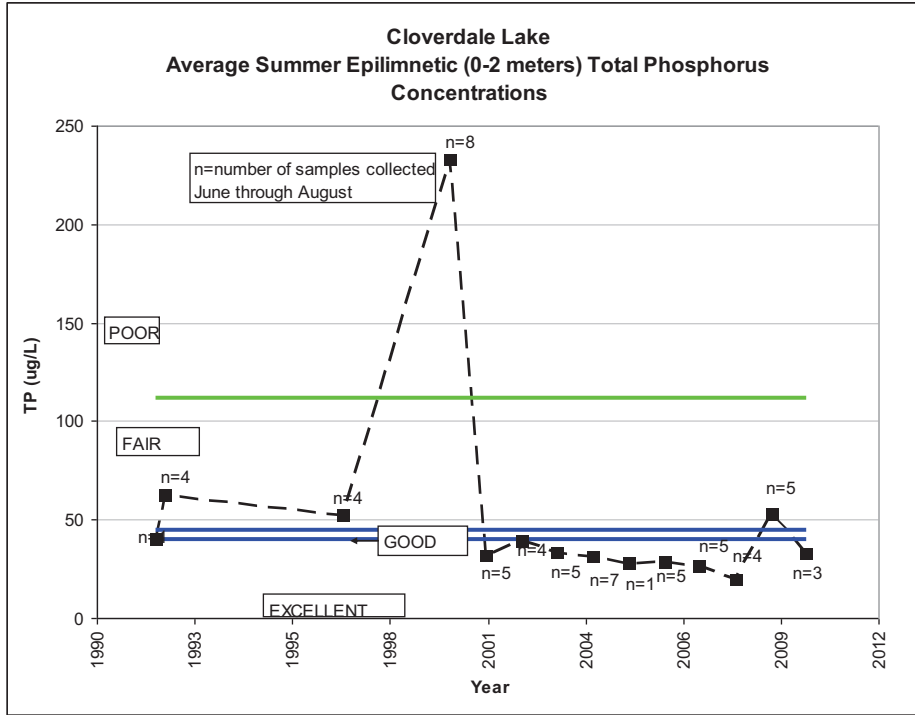

Cloverdale Lake

**CLOVERDALE LAKE
SUMMER AVERAGE WATER CLARITY
Valley Branch Watershed District**

**CLOVERDALE LAKE
HISTORIC WATER QUALITY DATA
Valley Branch Watershed District**

**CLOVERDALE LAKE
HISTORIC WATER QUALITY DATA
Valley Branch Watershed District**