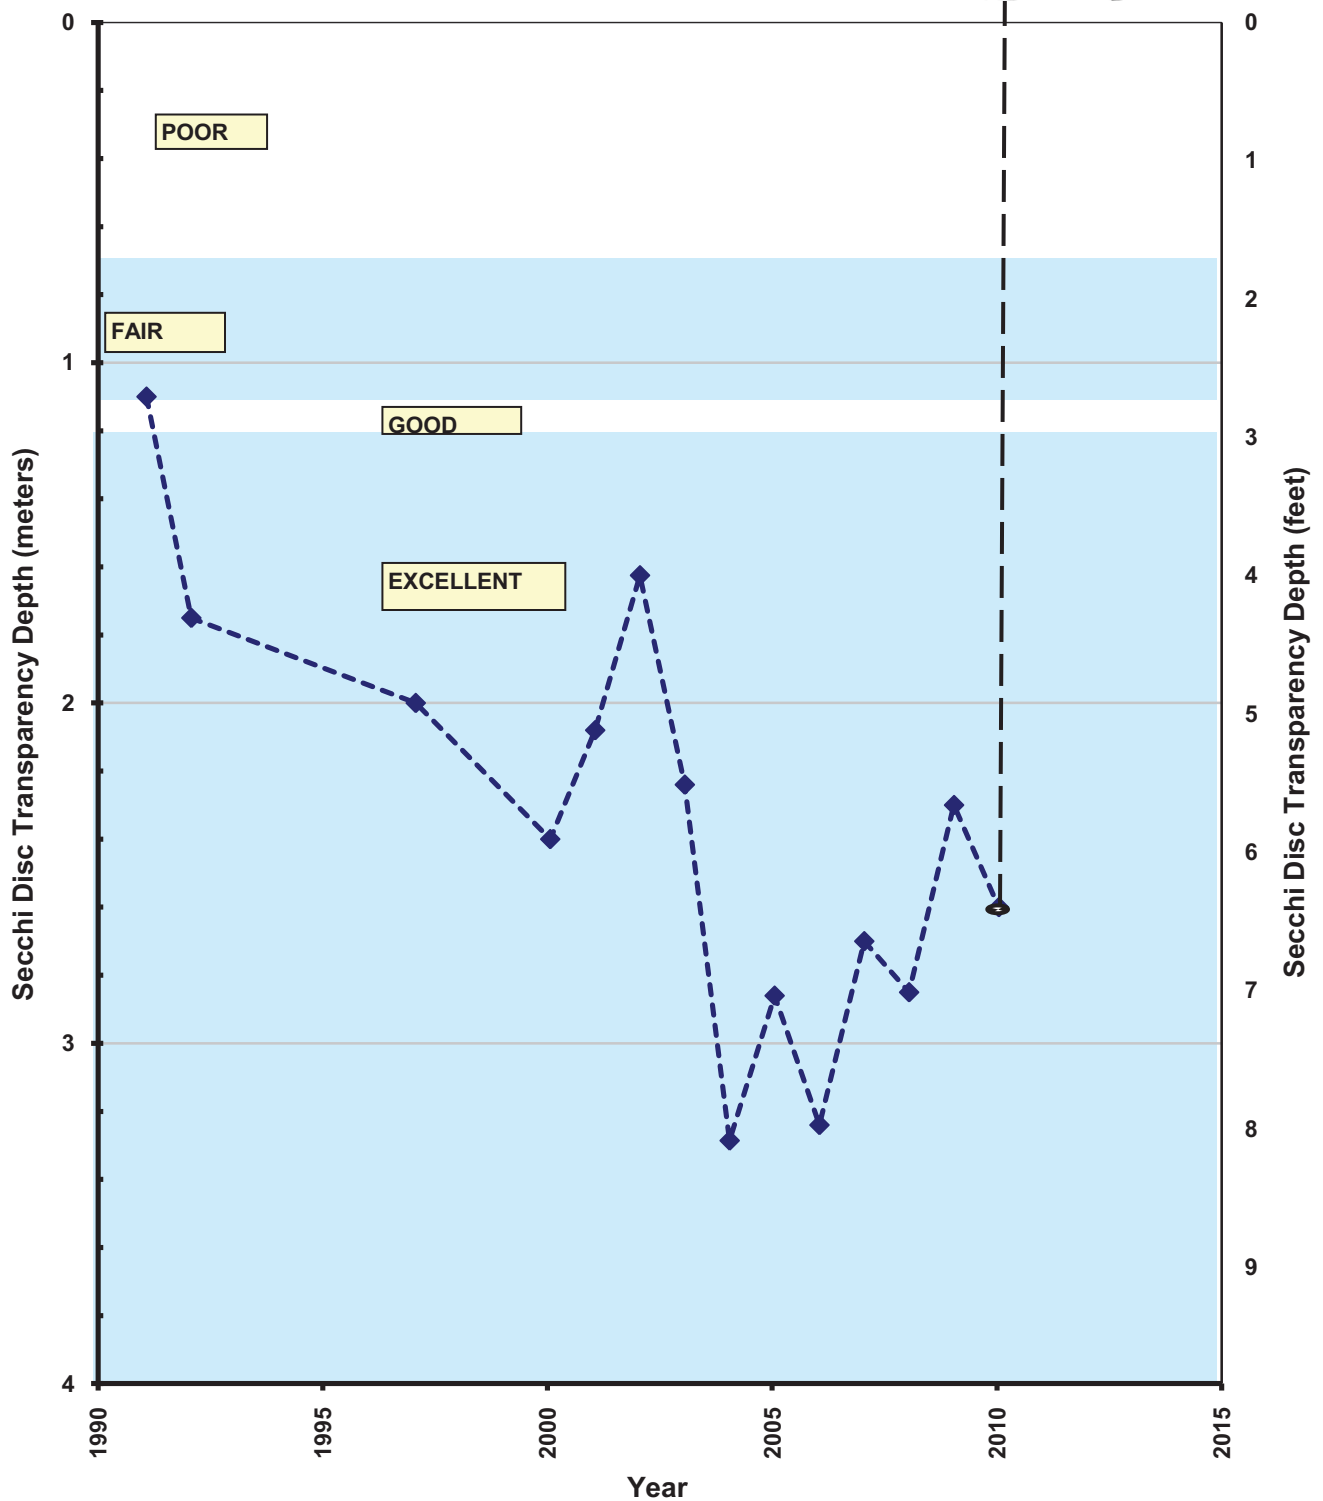

Cloverdale Lake

**CLOVERDALE LAKE
SUMMER AVERAGE WATER CLARITY
Valley Branch Watershed District**

**CLOVERDALE LAKE
HISTORIC WATER QUALITY DATA
Valley Branch Watershed District**

**CLOVERDALE LAKE
HISTORIC WATER QUALITY DATA
Valley Branch Watershed District**