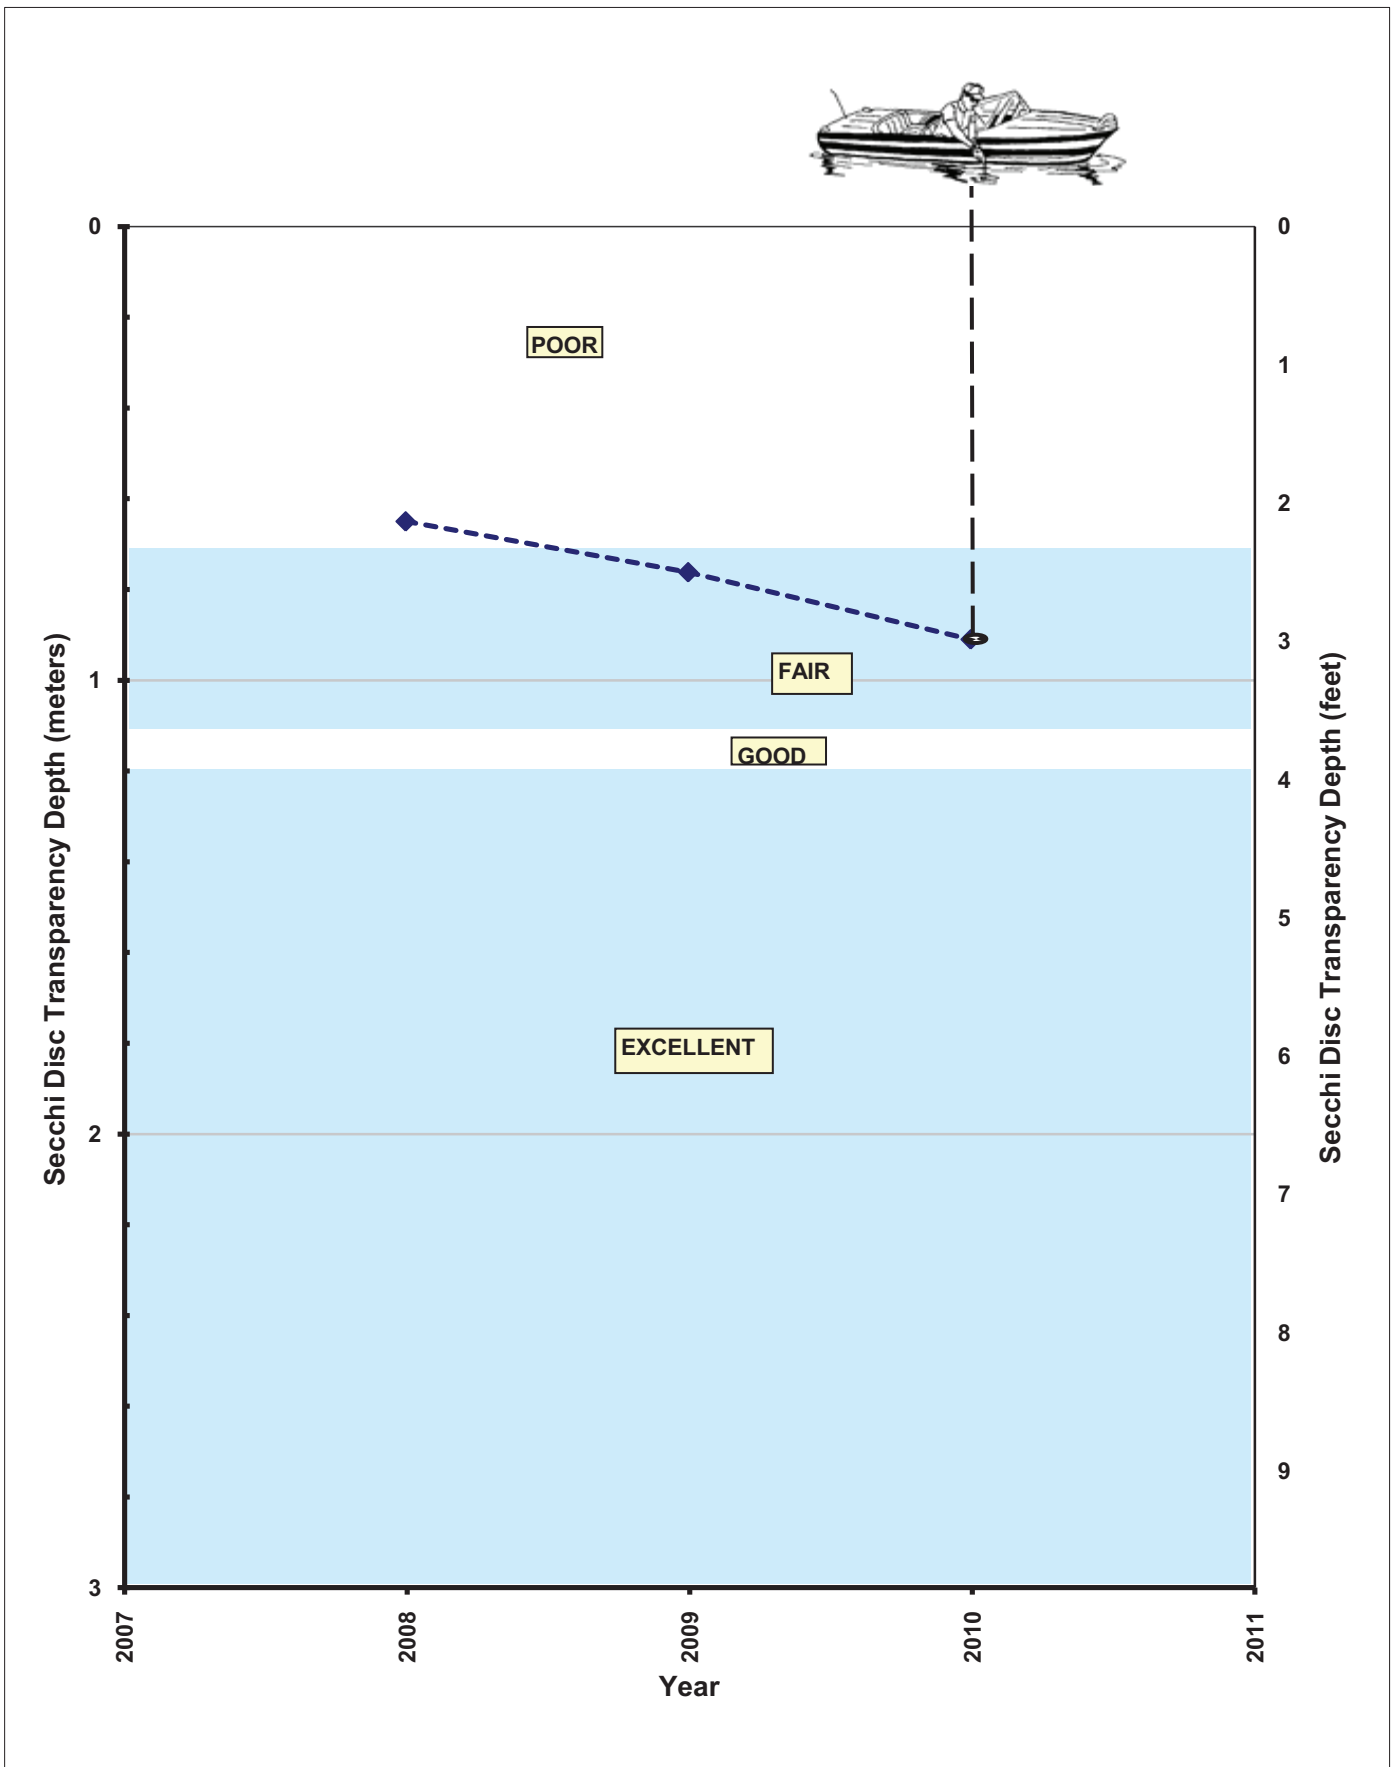

Beutel Pond

Figure

BEUTEL POND
 SUMMER AVERAGE WATER CLARITY
 Valley Branch Watershed District

**BEUTEL POND
HISTORIC WATER QUALITY DATA
Valley Branch Watershed District**

**BEUTEL POND
HISTORIC WATER QUALITY DATA
Valley Branch Watershed District**