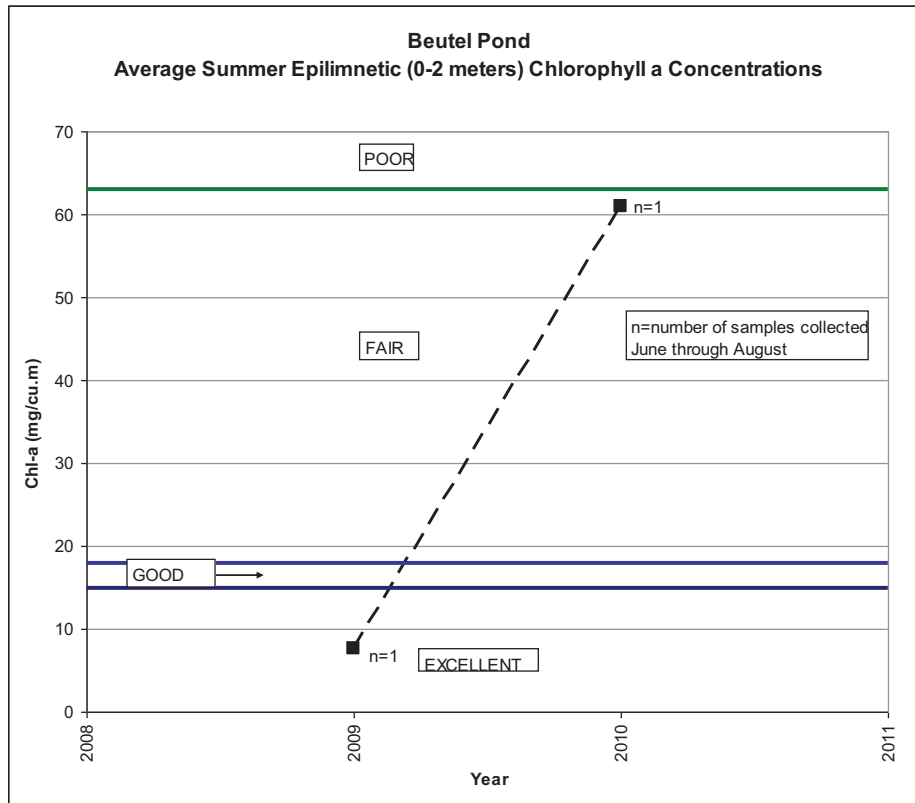

Beutel Pond

Figure

BEUTEL POND
 SUMMER AVERAGE WATER CLARITY
 Valley Branch Watershed District

**BEUTEL POND
HISTORIC WATER QUALITY DATA
Valley Branch Watershed District**

**BEUTEL POND
HISTORIC WATER QUALITY DATA
Valley Branch Watershed District**