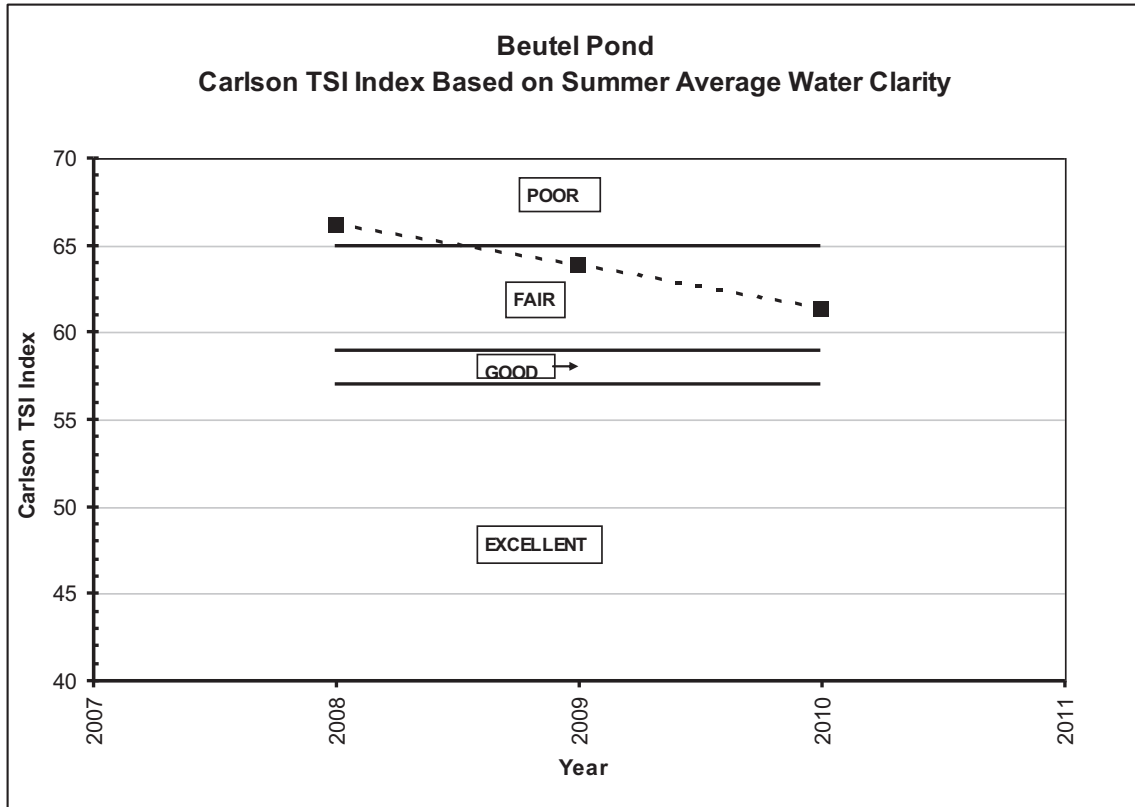

Beutel Pond

Figure

BEUTEL POND
 SUMMER AVERAGE WATER CLARITY
 Valley Branch Watershed District

**BEUTEL POND
HISTORIC WATER QUALITY DATA
Valley Branch Watershed District**

**BEUTEL POND
HISTORIC WATER QUALITY DATA
Valley Branch Watershed District**