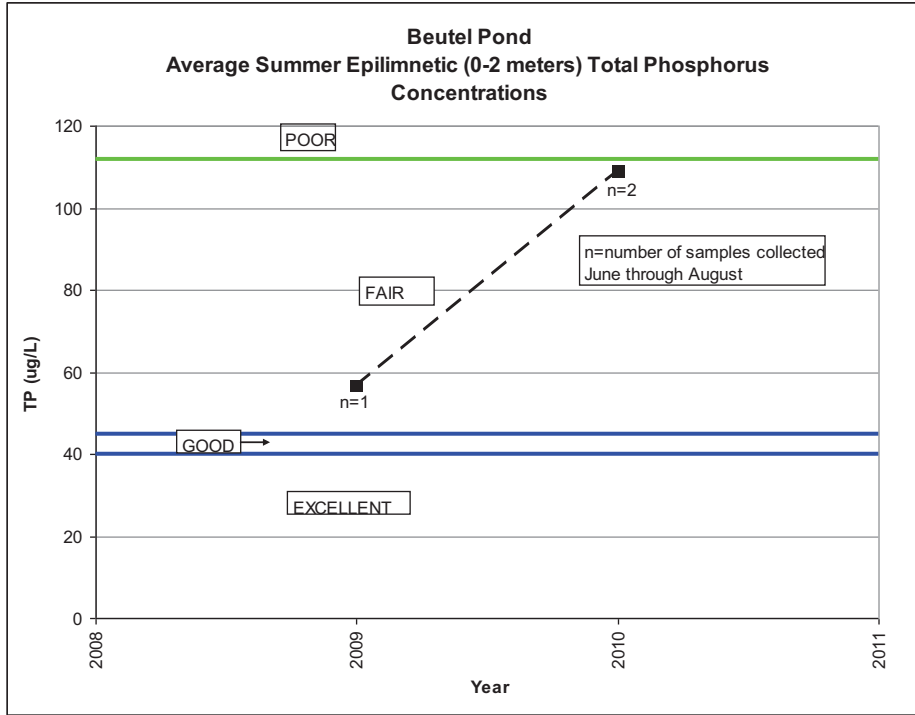

Beutel Pond

Figure

BEUTEL POND
 SUMMER AVERAGE WATER CLARITY
 Valley Branch Watershed District

**BEUTEL POND
HISTORIC WATER QUALITY DATA
Valley Branch Watershed District**

**BEUTEL POND
HISTORIC WATER QUALITY DATA
Valley Branch Watershed District**