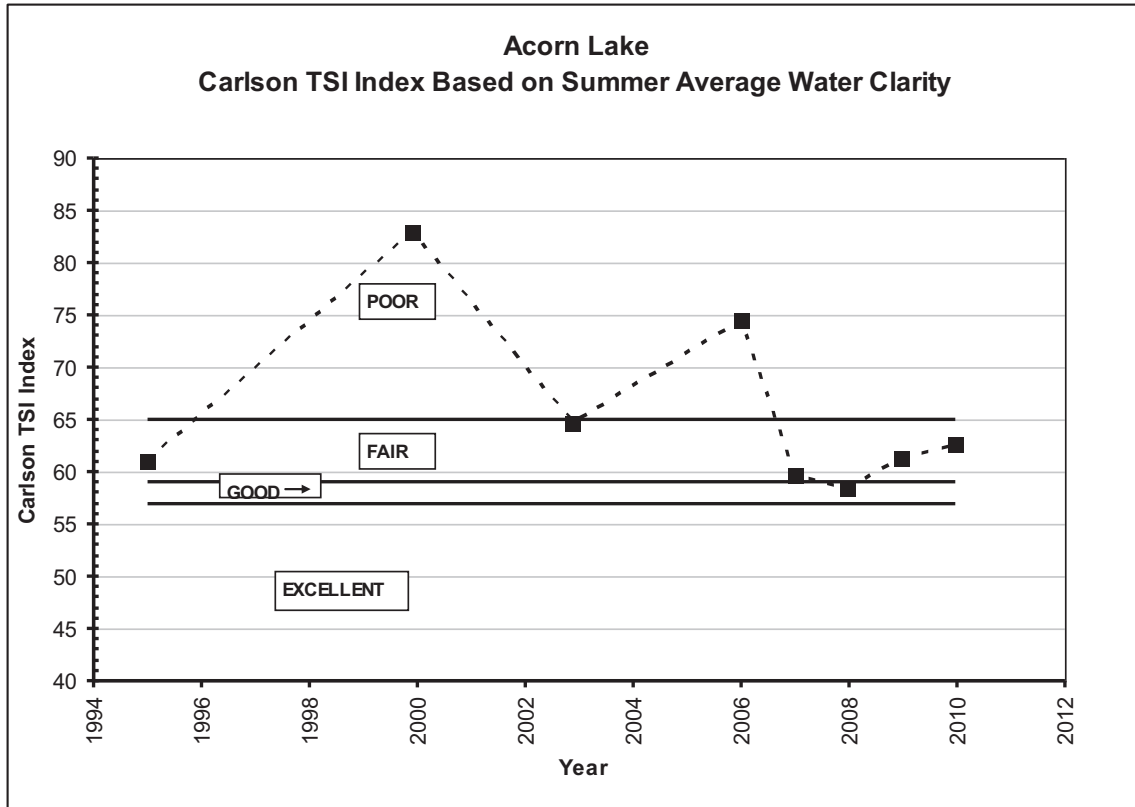

**Lake, Pond, and Wetland
Water Quality and Macrophyte Data**

Acorn (Mud) Lake

ACORN LAKE
SUMMER AVERAGE WATER CLARITY
Valley Branch Watershed District

**ACORN LAKE
HISTORIC WATER QUALITY DATA
Valley Branch Watershed District**

**ACORN LAKE
HISTORIC WATER QUALITY DATA
Valley Branch Watershed District**