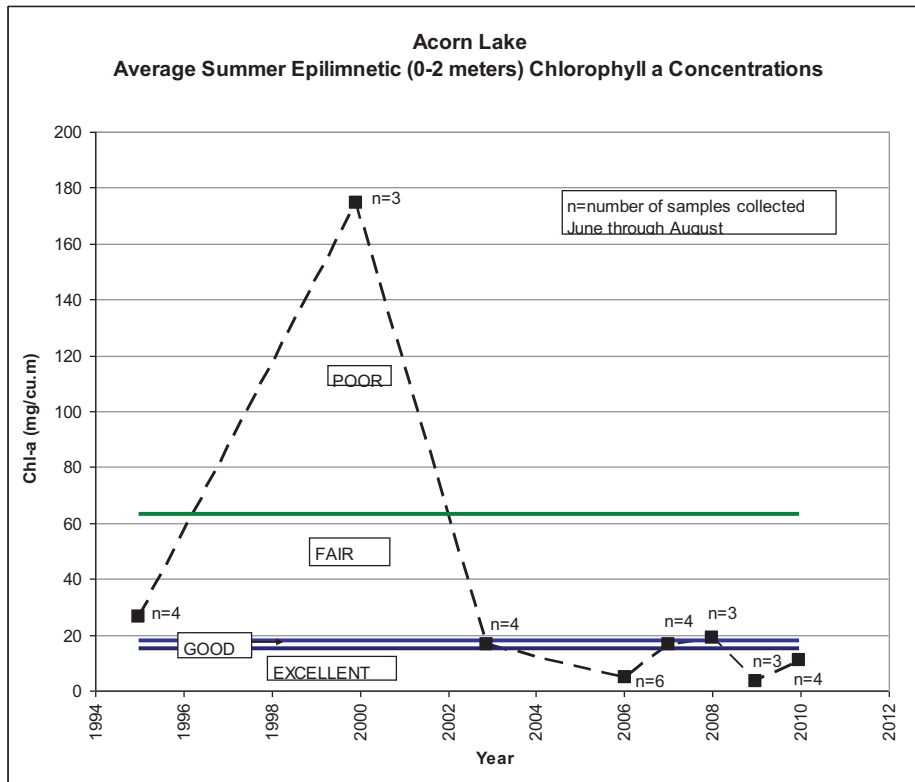

**Lake, Pond, and Wetland
Water Quality and Macrophyte Data**

Acorn (Mud) Lake

ACORN LAKE
SUMMER AVERAGE WATER CLARITY
Valley Branch Watershed District

**ACORN LAKE
HISTORIC WATER QUALITY DATA
Valley Branch Watershed District**

**ACORN LAKE
HISTORIC WATER QUALITY DATA
Valley Branch Watershed District**