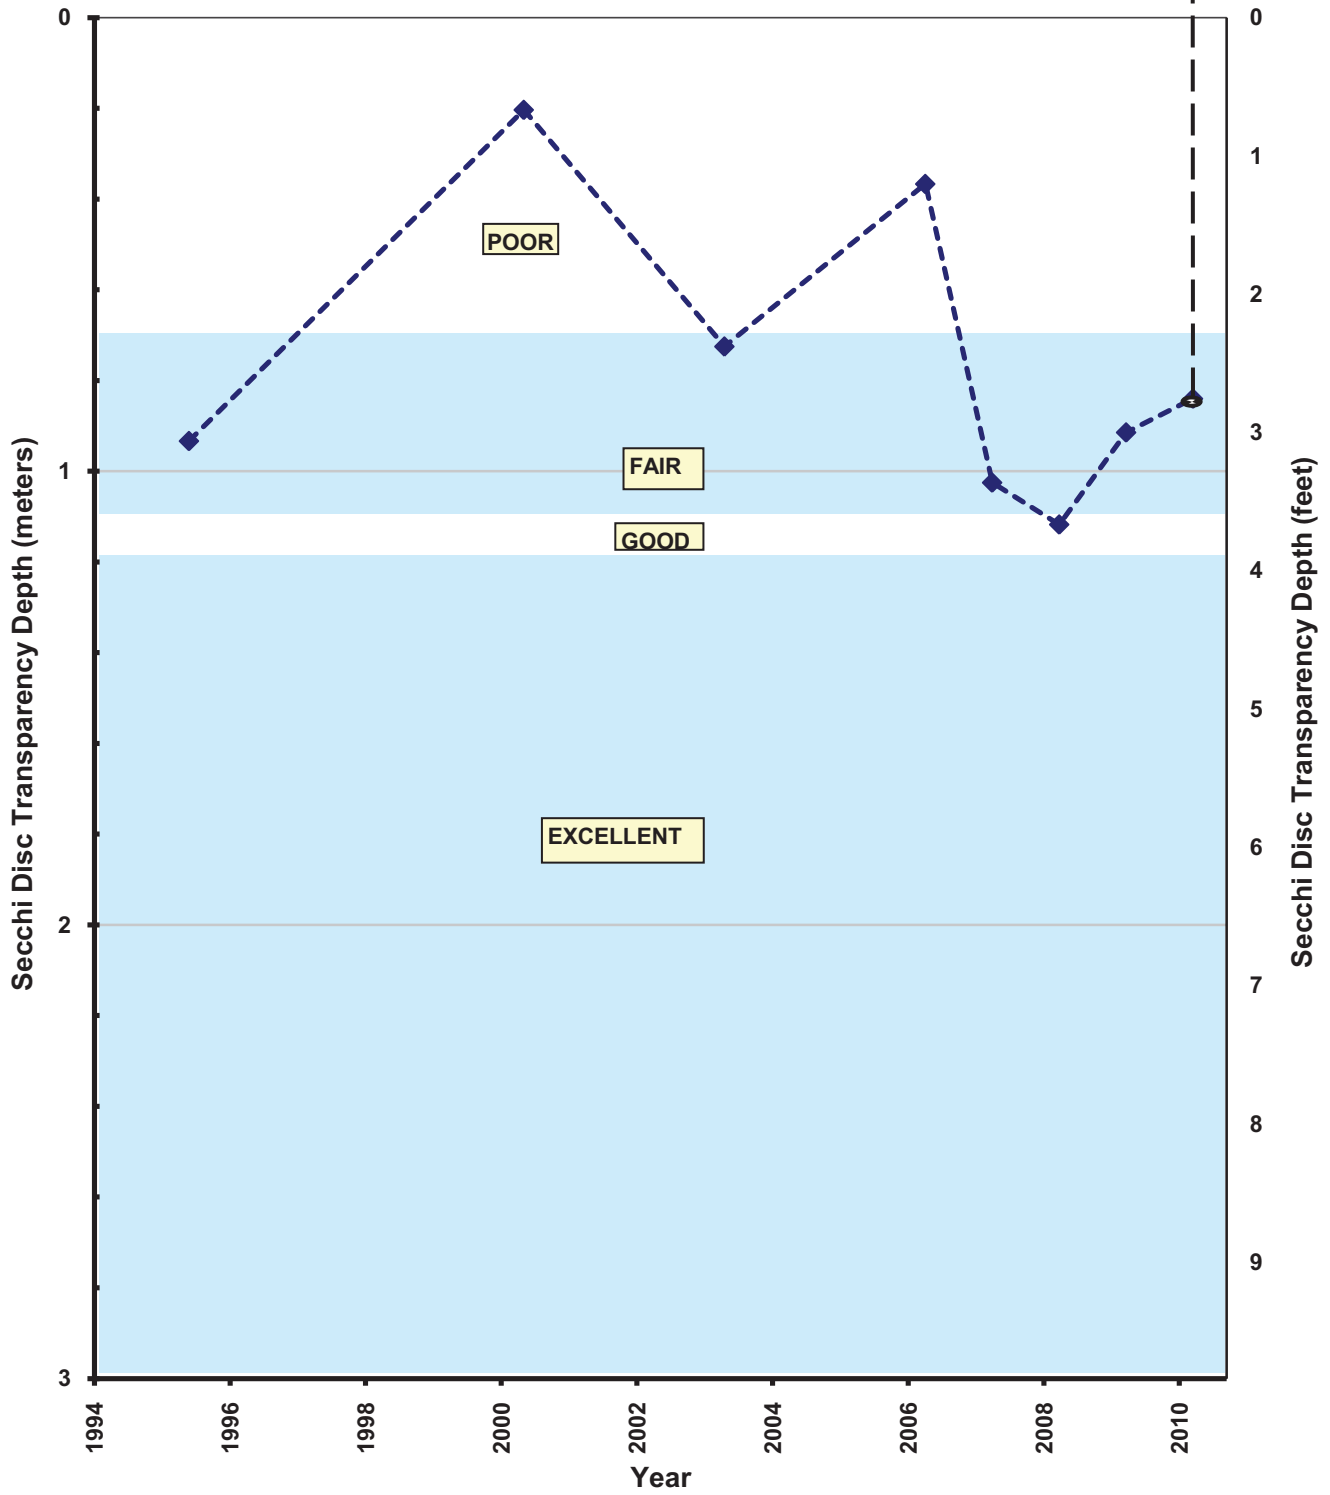

**Lake, Pond, and Wetland
Water Quality and Macrophyte Data**

Acorn (Mud) Lake

ACORN LAKE
SUMMER AVERAGE WATER CLARITY
Valley Branch Watershed District

**ACORN LAKE
HISTORIC WATER QUALITY DATA
Valley Branch Watershed District**

**ACORN LAKE
HISTORIC WATER QUALITY DATA
Valley Branch Watershed District**