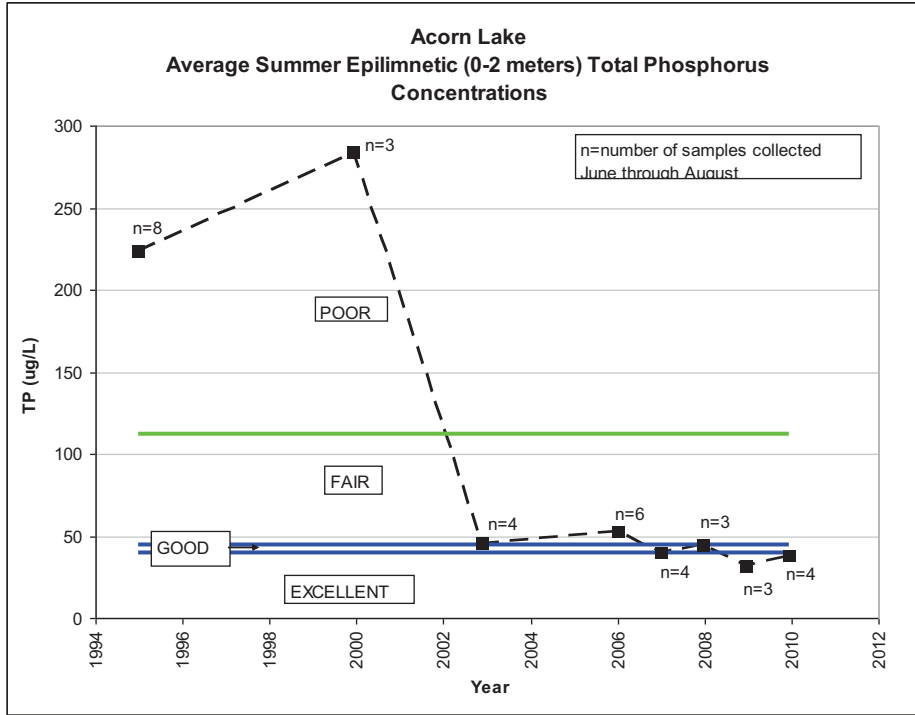

**Lake, Pond, and Wetland
Water Quality and Macrophyte Data**

Acorn (Mud) Lake

ACORN LAKE
SUMMER AVERAGE WATER CLARITY
Valley Branch Watershed District

**ACORN LAKE
HISTORIC WATER QUALITY DATA
Valley Branch Watershed District**

**ACORN LAKE
HISTORIC WATER QUALITY DATA
Valley Branch Watershed District**